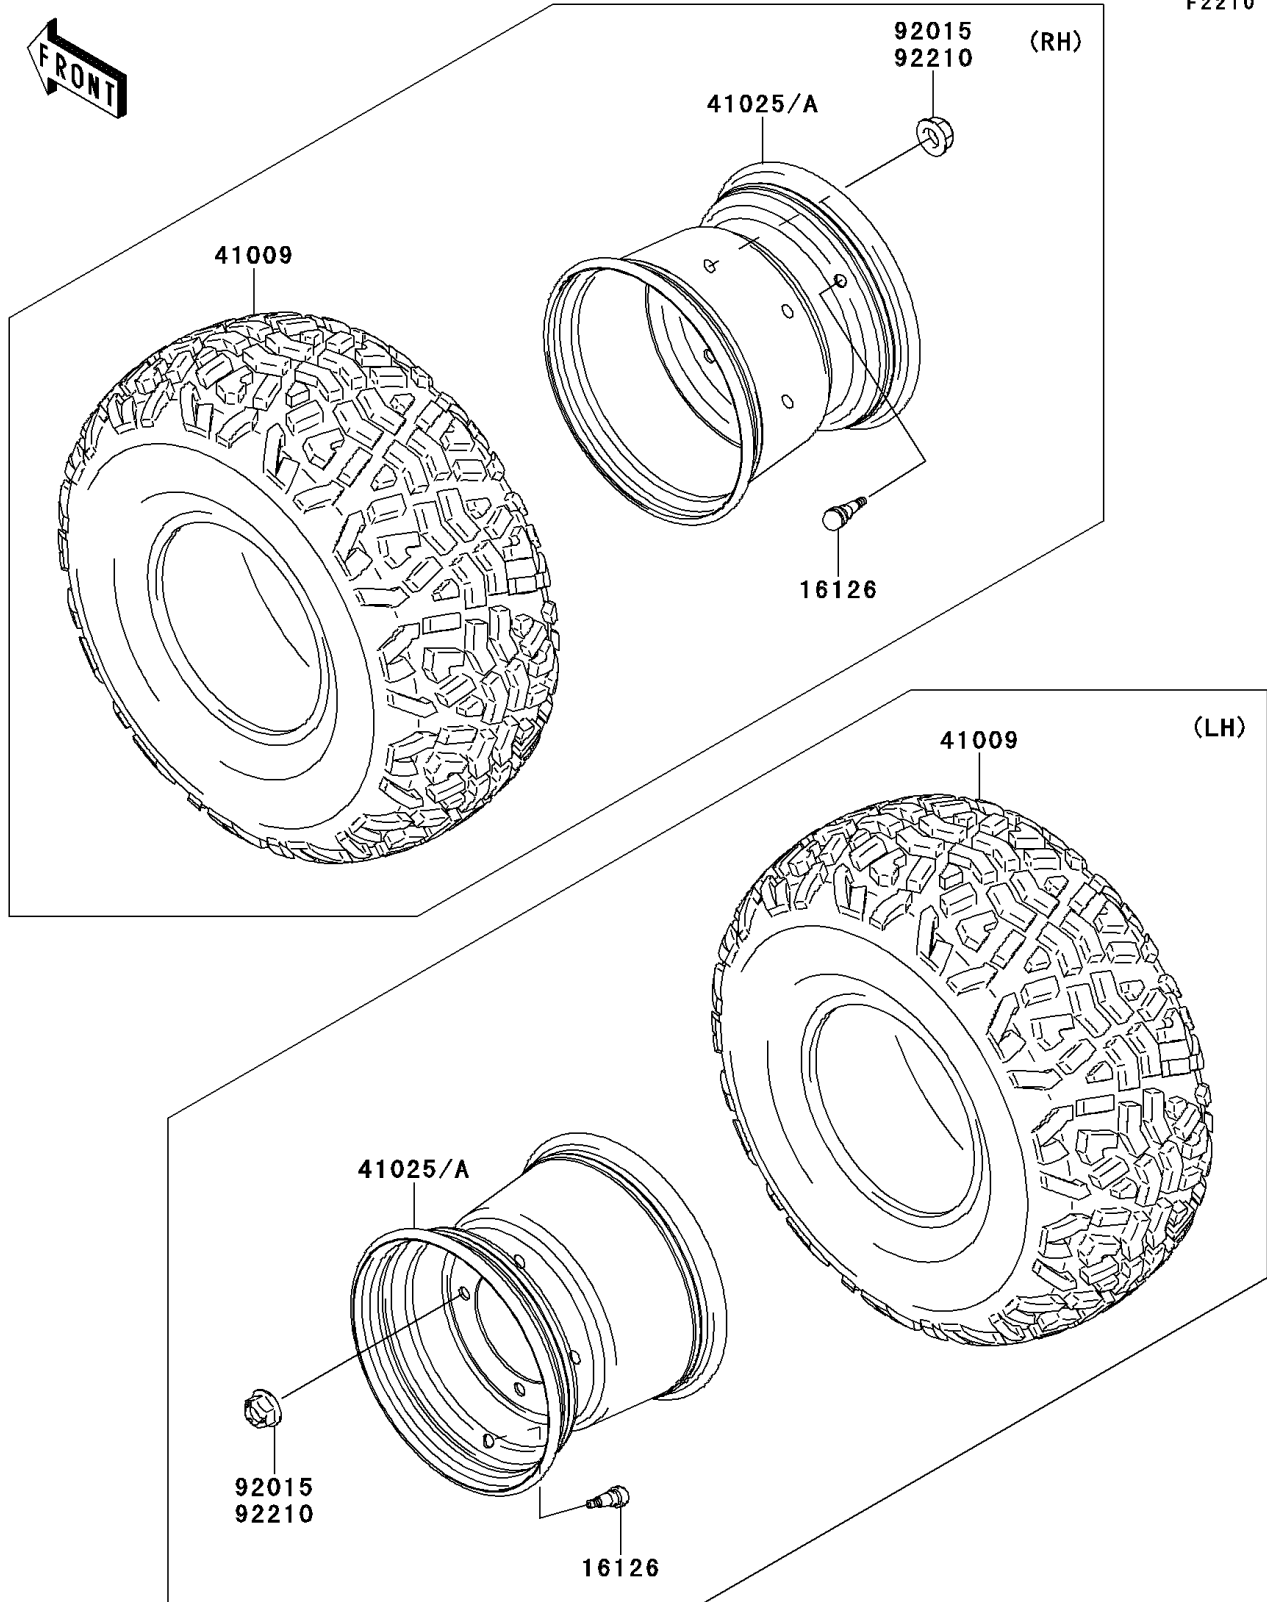

## 2012 MULE™ 4010 TRANS4x4® DIESEL PARTS DIAGRAM

Wheels/Tires

F2210

## 2012 MULE™ 4010 TRANS4x4® DIESEL PARTS LIST

Wheels/Tires

ITEM NAME	PART NUMBER	QUANTITY
VALVE (Ref # 16126)	16126-4001	1
TIRE,23X11.00-10 4PR (Ref # 41009)	41009-0294	1
RIM,10X8.5AT,F.S.BLACK (Ref # 41025A)	41025-7504-397	1
NUT,12MM (Ref # 92210)	92210-0603	1