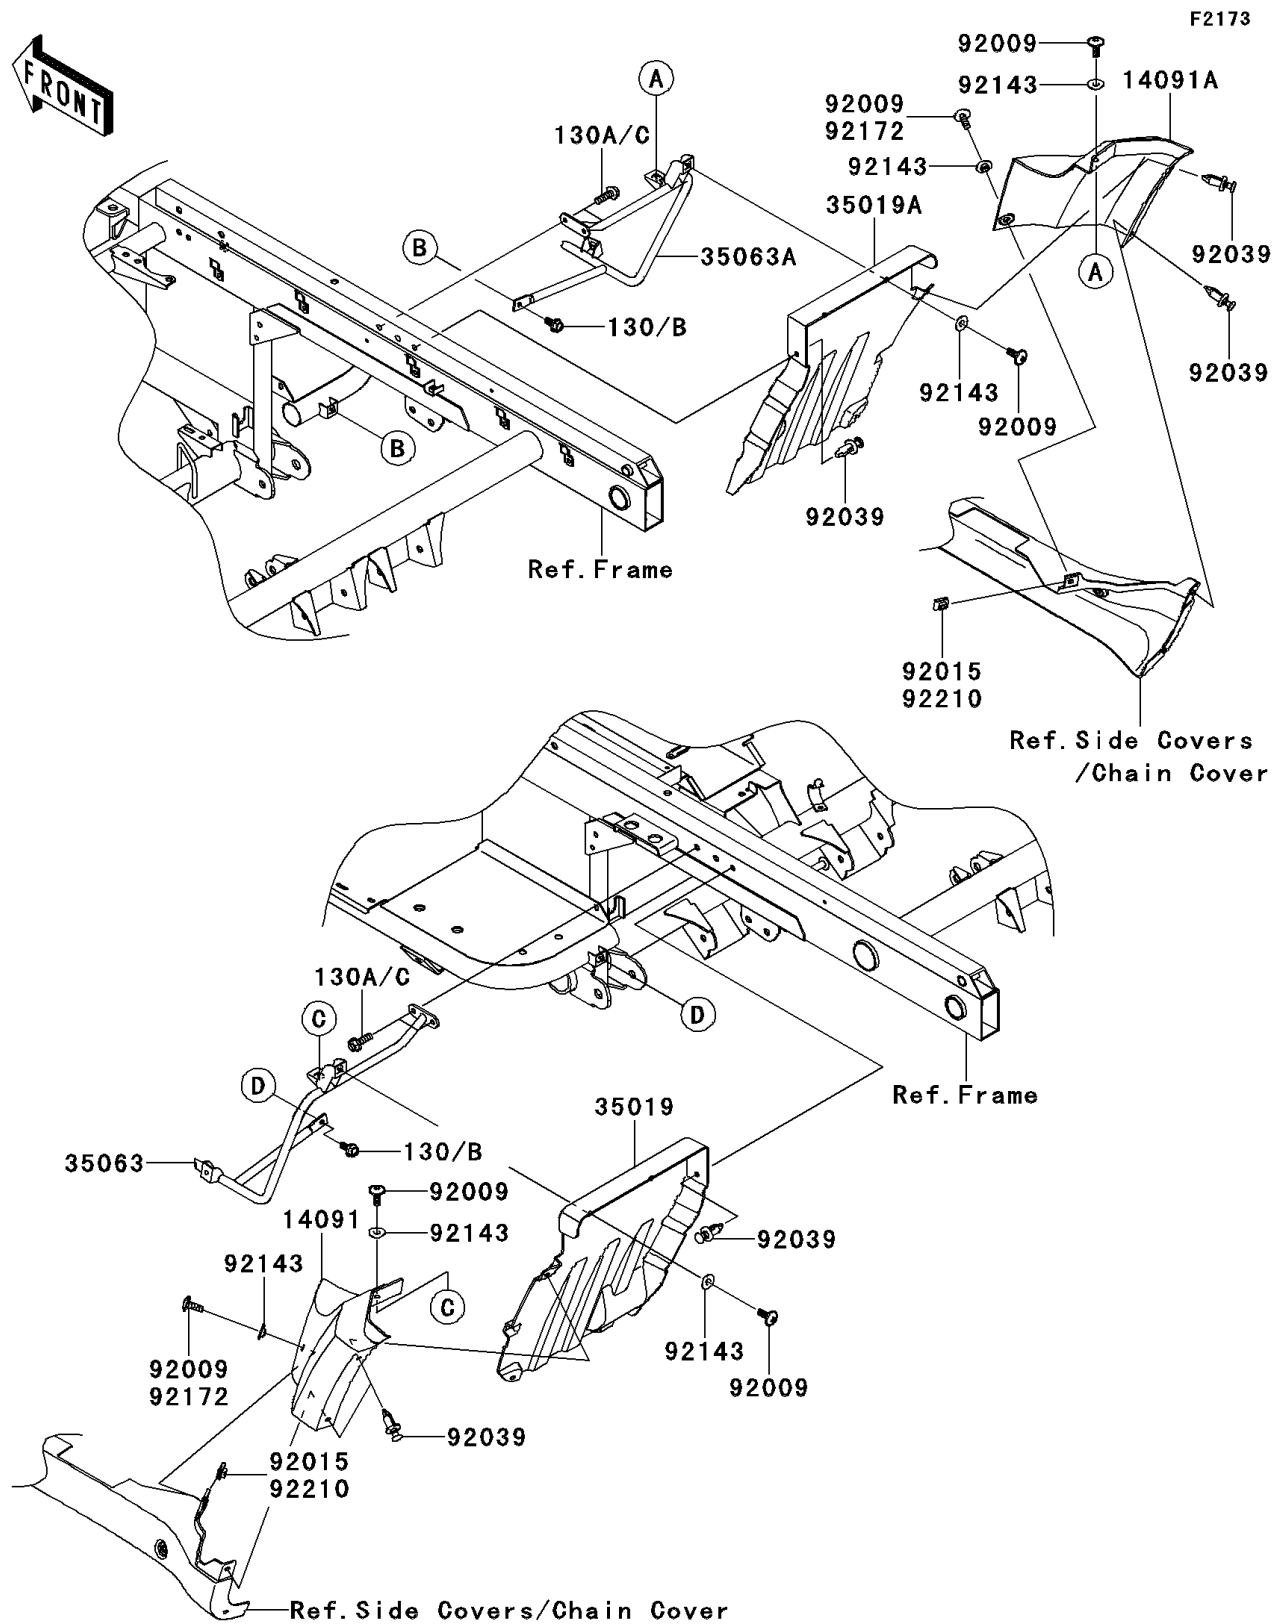

## 2012 MULE™ 4010 TRANS4x4® DIESEL PARTS DIAGRAM

Flap

## 2012 MULE™ 4010 TRANS4x4® DIESEL PARTS LIST

Flap

ITEM NAME	PART NUMBER	QUANTITY
BOLT-FLANGED,6X14 (Ref # 130)	130BA0614	1
BOLT-FLANGED,6X20 (Ref # 130A)	130BA0620	1
COVER,REAR FENDER,LWR,LH,F.BLK (Ref # 14091)	14091-0819-6Z	1
COVER,REAR FENDER,LWR,RH,F.BLK (Ref # 14091A)	14091-0820-6Z	1
FLAP,RR,LH (Ref # 35019)	35019-0066	1
FLAP,RR,RH (Ref # 35019A)	35019-0067	1
STAY,RR,LH (Ref # 35063)	35063-0451	1
STAY,RR,RH (Ref # 35063A)	35063-0452	1
SCREW,6X16 (Ref # 92009)	92009-1621	1
RIVET (Ref # 92039)	92039-1229	1
COLLAR (Ref # 92143)	92143-1087	1
SCREW,TAPPING,6X20 (Ref # 92172)	92172-0488	1
NUT,LEAF SPRING,6MM (Ref # 92210)	92210-0624	1