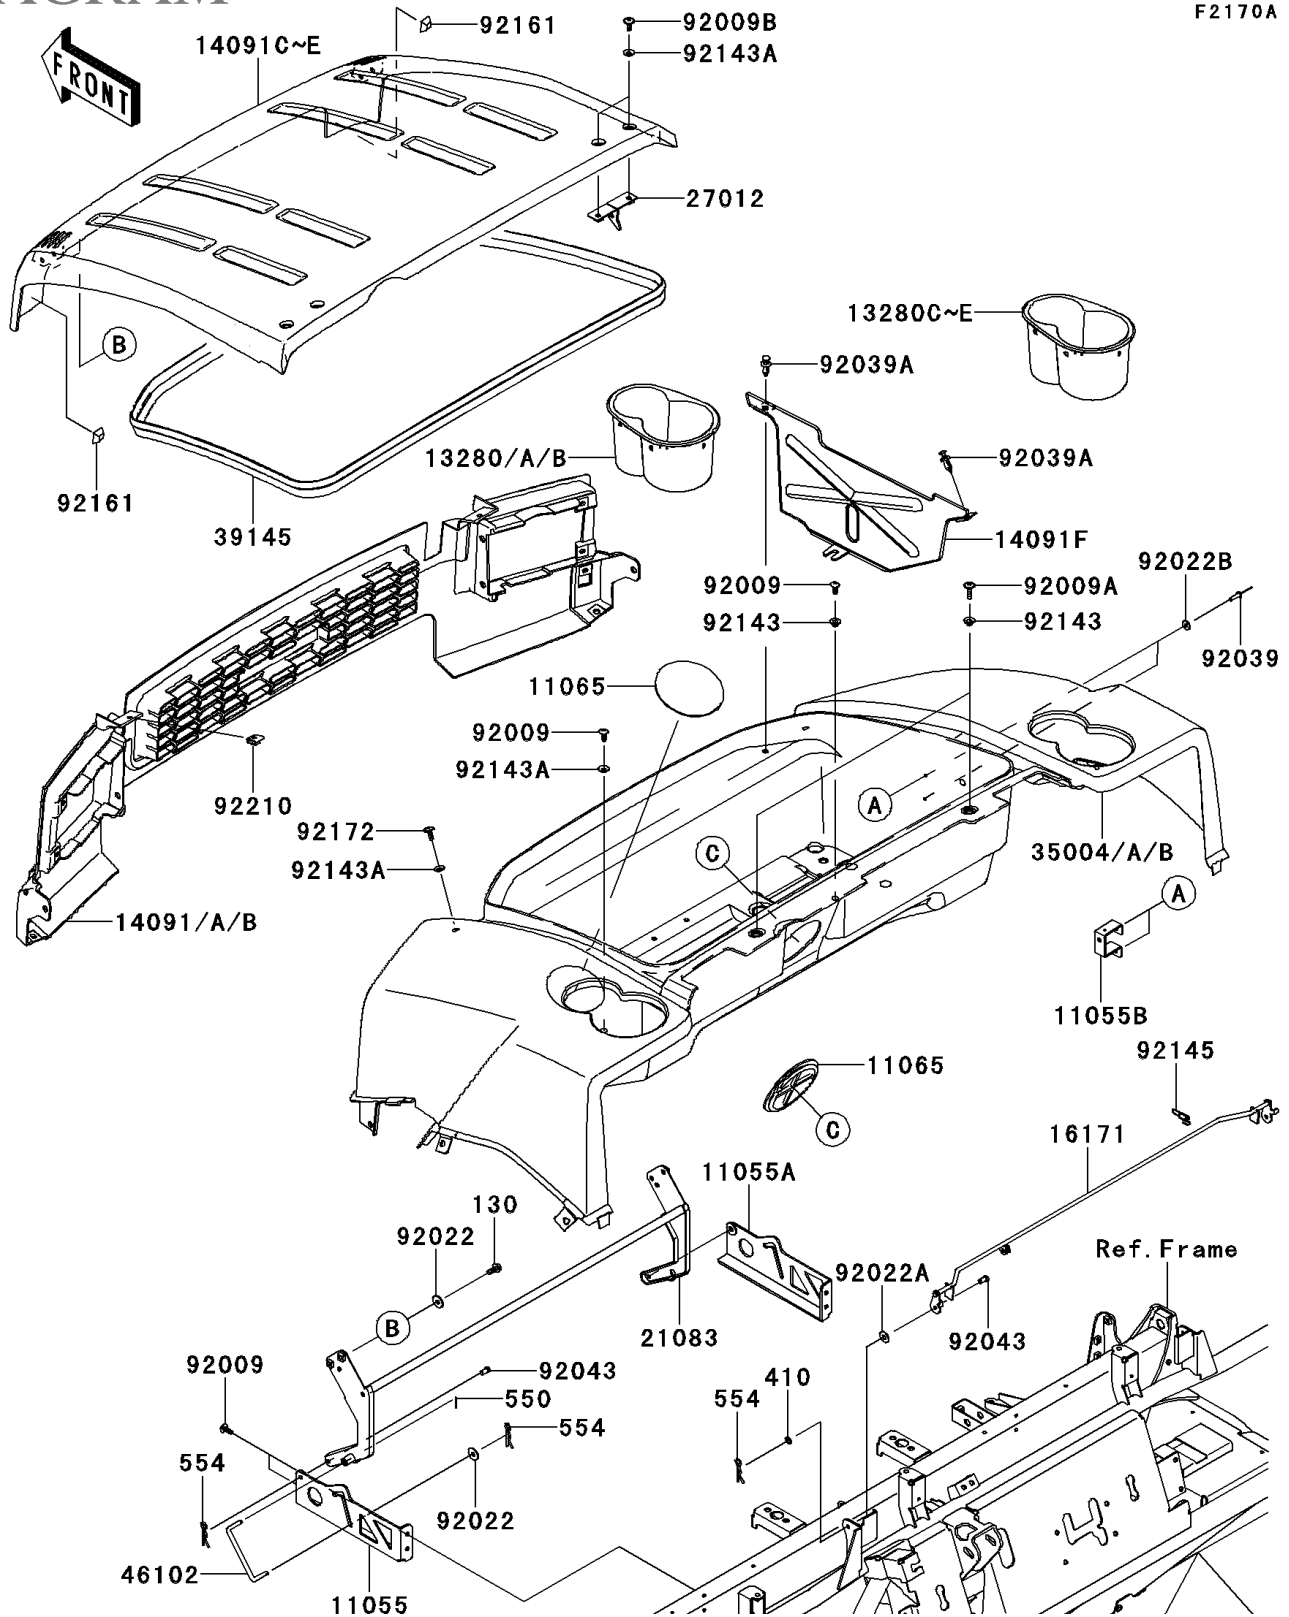

2012 MULE™ 4010 TRANS4x4® DIESEL PARTS

Fenders (GSE/GDF) DIAGRAM

F2170A

2012 MULE™ 4010 TRANS4x4® DIESEL PARTS LIST

Fenders(GCF/GDF)

ITEM NAME	PART NUMBER	QUANTITY
BRACKET,HINGE,LH (Ref # 11055)	11055-0037	1
BRACKET,HINGE,RH (Ref # 11055A)	11055-0038	1
BRACKET,RESERVOIR TANK (Ref # 11055B)	11055-0124	1
CAP,F.BLACK (Ref # 11065)	11065-1053-6Z	1
BOLT-FLANGED,6X16 (Ref # 130)	130BA0616	1
HOLDER,CUP HOLDER,LH,W.GREEN (Ref # 13280A)	13280-0265-286	1
HOLDER,CUP HOLDER,RH,W.GREEN (Ref # 13280D)	13280-0266-286	1
COVER,FRONT GRILL,W.GREEN (Ref # 14091A)	14091-0818-286	1
COVER,FRONT FENDER,W.GREEN (Ref # 14091D)	14091-0829-286	1
COVER,RESERVOIR TANK (Ref # 14091F)	14091-1715	1
LINK (Ref # 16171)	16171-0013	1
ARM,HOOD (Ref # 21083)	21083-0051	1
HOOK,HOOD (Ref # 27012)	27012-0119	1
FENDER-FRONT,CNT,W.GREEN (Ref # 35004A)	35004-0096-286	1
TRIM-SEAL,L=2350 (Ref # 39145)	39145-0032	1
ROD (Ref # 46102)	46102-0103	1
SCREW,TAPPING,6X16 (Ref # 92009)	92009-1166	1
SCREW,6X22,BLACK (Ref # 92009A)	92009-1256	1
SCREW,6X16 (Ref # 92009B)	92009-1621	1
WASHER,6.5X20X1.6,BLACK (Ref # 92022)	92022-1346	1
WASHER,7X18X1.2 (Ref # 92022A)	92022-1545	1
WASHER,4.3X12.5X1 (Ref # 92022B)	92022-1949	1
RIVET (Ref # 92039)	92039-1150	1
RIVET (Ref # 92039A)	92039-1229	1
PIN,6X9 (Ref # 92043)	92043-1626	1
COLLAR (Ref # 92143)	92143-1057	1
COLLAR (Ref # 92143A)	92143-1087	1
SPRING (Ref # 92145)	92145-0215	1
DAMPER,FR HOOD (Ref # 92161)	92161-0790	1

2012 MULE™ 4010 TRANS4x4® DIESEL PARTS LIST

Fenders(GCF/GDF)

ITEM NAME	PART NUMBER	QUANTITY
SCREW,TAPPING,6X20 (Ref # 92172)	92172-0488	1
NUT,LEAF SPRING,6MM (Ref # 92210)	92210-0624	1
WASHER-PLAIN-SMALL (Ref # 410)	410AA0600	1
PIN-COTTER,1.6X15 (Ref # 550)	550AA1615	1
PIN-SNAP (Ref # 554)	554DA0600	1