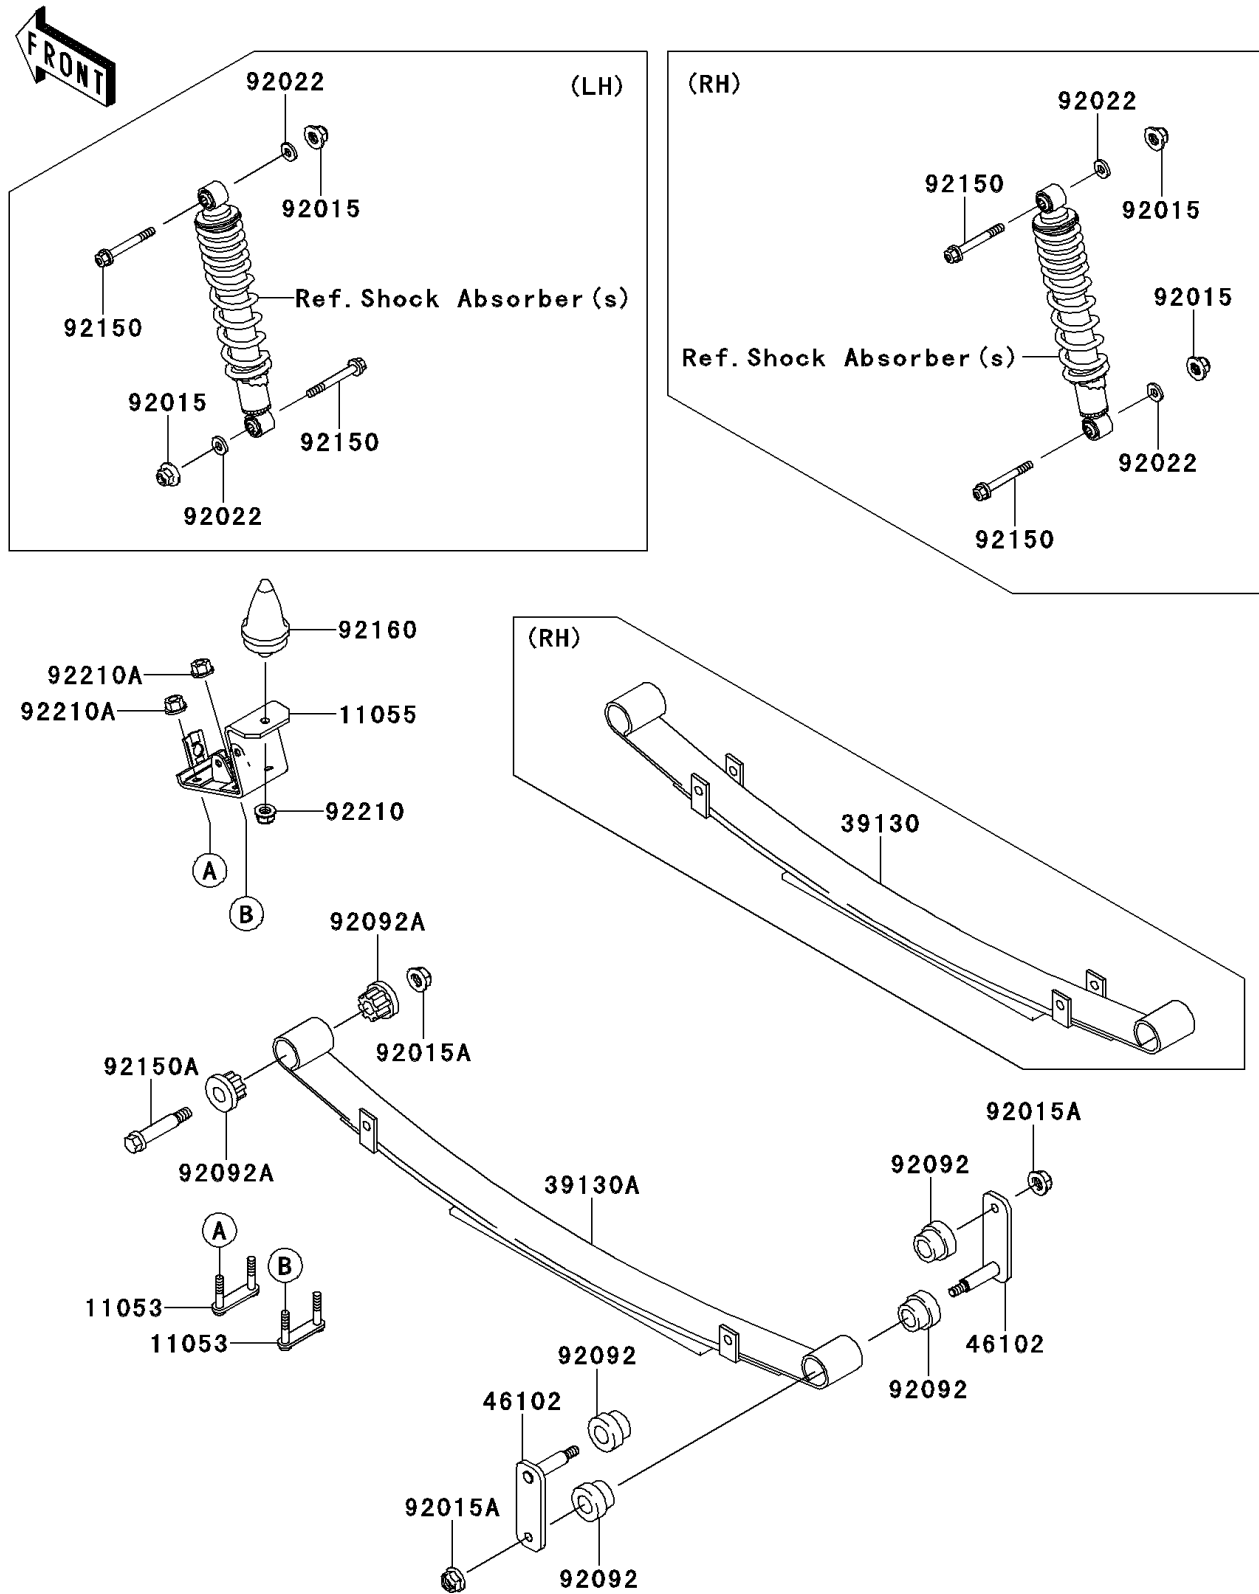

## 2012 MULE™ 4010 TRANS4x4® DIESEL PARTS DIAGRAM

Rear Suspension

F2153

## 2012 MULE™ 4010 TRANS4x4® DIESEL PARTS LIST

Rear Suspension

ITEM NAME	PART NUMBER	QUANTITY
BRACKET,LEAF SPRING (Ref # 11053)	11053-7564	1
BRACKET,LEAF SPRING (Ref # 11055)	11055-7504	1
SPRING-LEAF,RH (Ref # 39130)	39130-1066	1
SPRING-LEAF,LH (Ref # 39130A)	39130-1077	1
ROD,LEAF SPRING,RR (Ref # 46102)	46102-1338	1
NUT,LOCK,10MM (Ref # 92015)	92015-1597	1
NUT,12MM (Ref # 92015A)	92015-1706	1
WASHER,11.5X20.5X1.6 (Ref # 92022)	92022-1768	1
BUSHING-RUBBER (Ref # 92092)	92092-1083	1
BUSHING-RUBBER (Ref # 92092A)	92092-1084	1
BOLT,FLANGED,10X57 (Ref # 92150)	92150-1227	1
BOLT,12MM (Ref # 92150A)	92150-1284	1
DAMPER,BUMP STOPPER (Ref # 92160)	92160-1136	1
NUT,LOCK,FLANGED,10MM (Ref # 92210)	92210-0276	1
NUT,LOCK,10MM (Ref # 92210A)	92210-1204	1