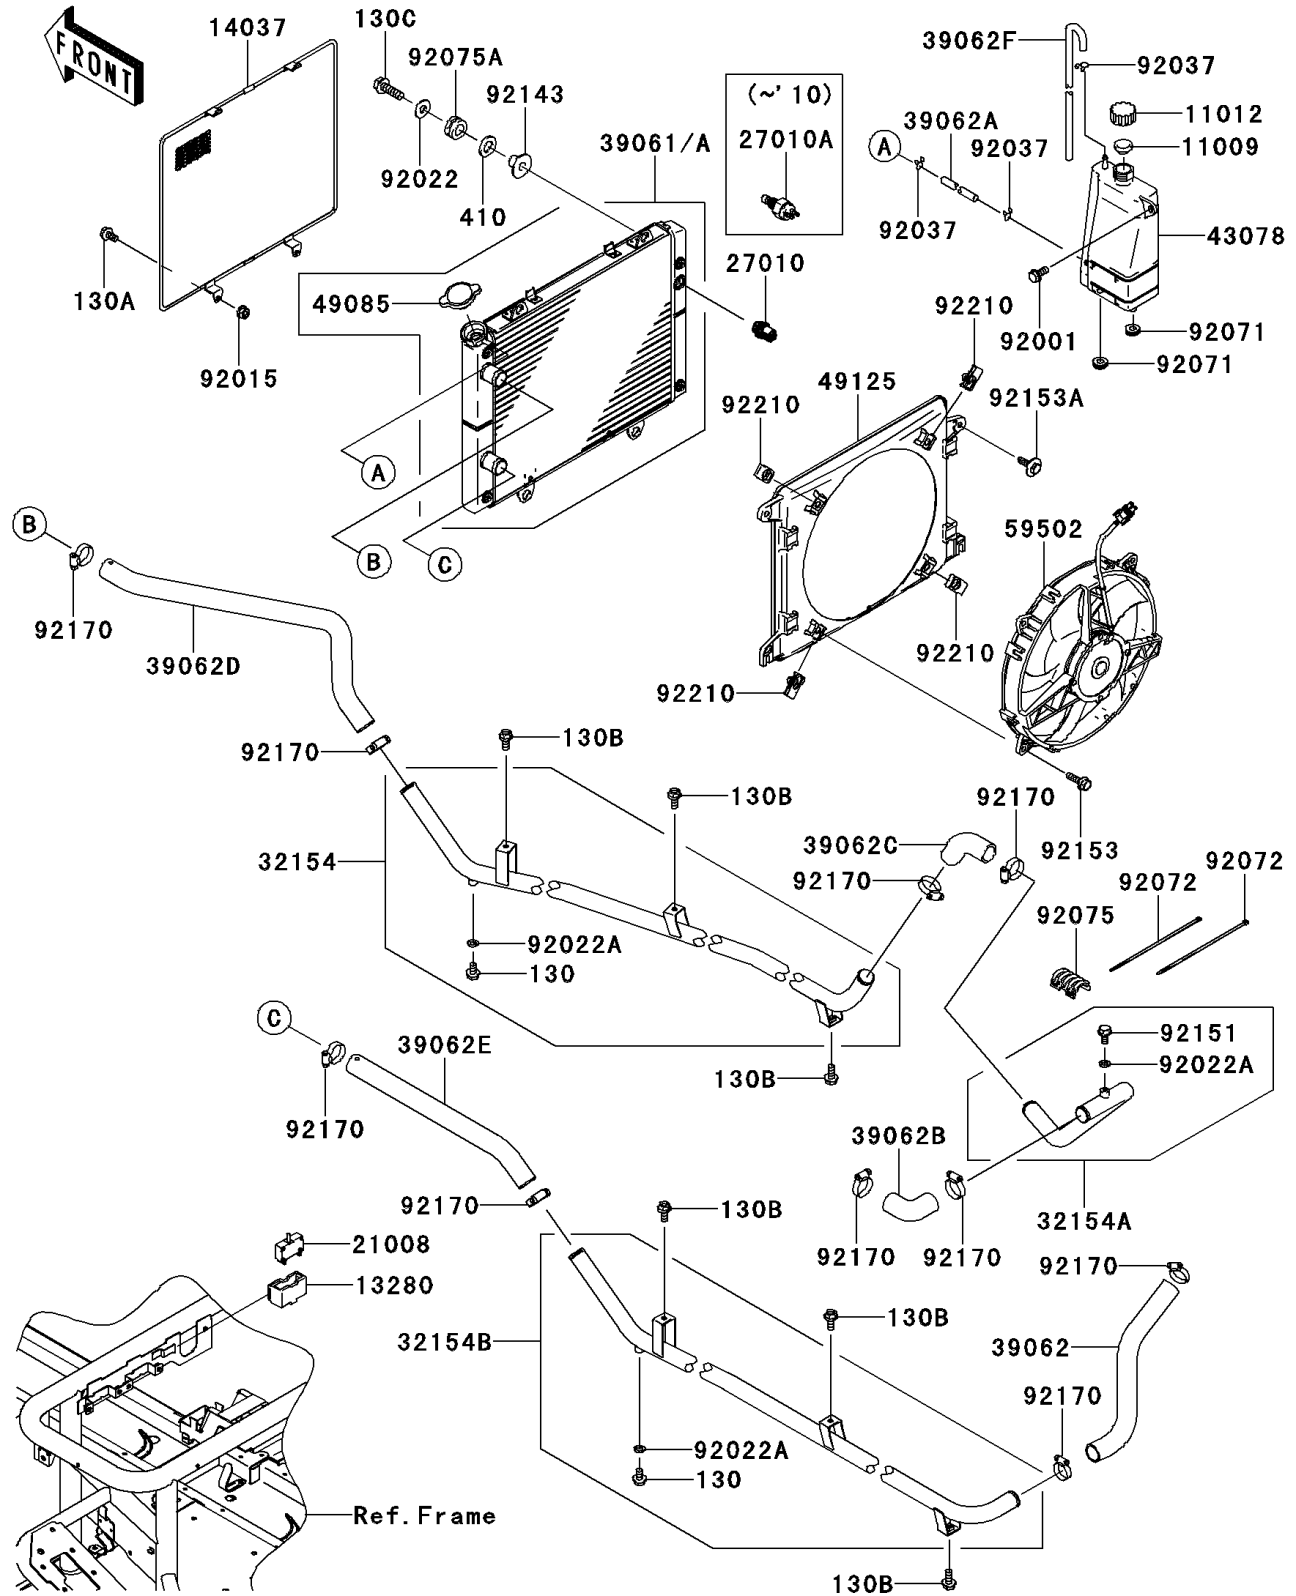

2012 MULE™ 4010 TRANS4x4® DIESEL PARTS DIAGRAM

Radiator

E3032

2012 MULE™ 4010 TRANS4x4® DIESEL PARTS LIST

Radiator

| ITEM NAME | PART NUMBER | QUANTITY |
|--|-------------|----------|
| GASKET,RESERVOIR TANK CAP (Ref # 11009) | 11009-1145 | 1 |
| CAP (Ref # 11012) | 11012-1084 | 1 |
| BOLT-FLANGED,6X10 (Ref # 130) | 130BB0610 | 1 |
| BOLT-FLANGED,6X12 (Ref # 130A) | 130BB0612 | 1 |
| HOLDER,BREAKER (Ref # 13280) | 13280-0082 | 1 |
| SCREEN (Ref # 14037) | 14037-7506 | 1 |
| BREAKER,FAN MOTOR (Ref # 21008) | 21008-0005 | 1 |
| SWITCH,FAN (Ref # 27010) | 27010-0125 | 1 |
| PIPE,RH FR (Ref # 32154) | 32154-7503 | 1 |
| PIPE,RH (Ref # 32154A) | 32154-7608 | 1 |
| PIPE,LH (Ref # 32154B) | 32154-7610 | 1 |
| RADIATOR-ASSY (Ref # 39061A) | 39061-0205 | 1 |
| HOSE-COOLING (Ref # 39062) | 39062-0032 | 1 |
| HOSE-COOLING,5.5X10.5X650 (Ref # 39062A) | 39062-0266 | 1 |
| HOSE-COOLING (Ref # 39062B) | 39062-7503 | 1 |
| HOSE-COOLING (Ref # 39062C) | 39062-7504 | 1 |
| HOSE-COOLING (Ref # 39062D) | 39062-7505 | 1 |
| HOSE-COOLING (Ref # 39062E) | 39062-7506 | 1 |
| HOSE-COOLING,DRAIN (Ref # 39062F) | 39062-7507 | 1 |
| RESERVOIR (Ref # 43078) | 43078-0062 | 1 |
| CAP-ASSY-PRESSURE (Ref # 49085) | 49085-7501 | 1 |
| SHROUD (Ref # 49125) | 49125-0035 | 1 |
| FAN-ASSY (Ref # 59502) | 59502-7501 | 1 |
| BOLT,W/P,6X16 (Ref # 92001) | 92001-1860 | 1 |
| NUT,FLANGED,6MM (Ref # 92015) | 92015-1367 | 1 |
| WASHER,8.5X20X1.6,BLACK (Ref # 92022) | 92022-1317 | 1 |
| WASHER,6.2X11X1 (Ref # 92022A) | 92022-304 | 1 |
| CLAMP,TUBE (Ref # 92037) | 92037-147 | 1 |
| GROMMET (Ref # 92071) | 92071-1115 | 1 |