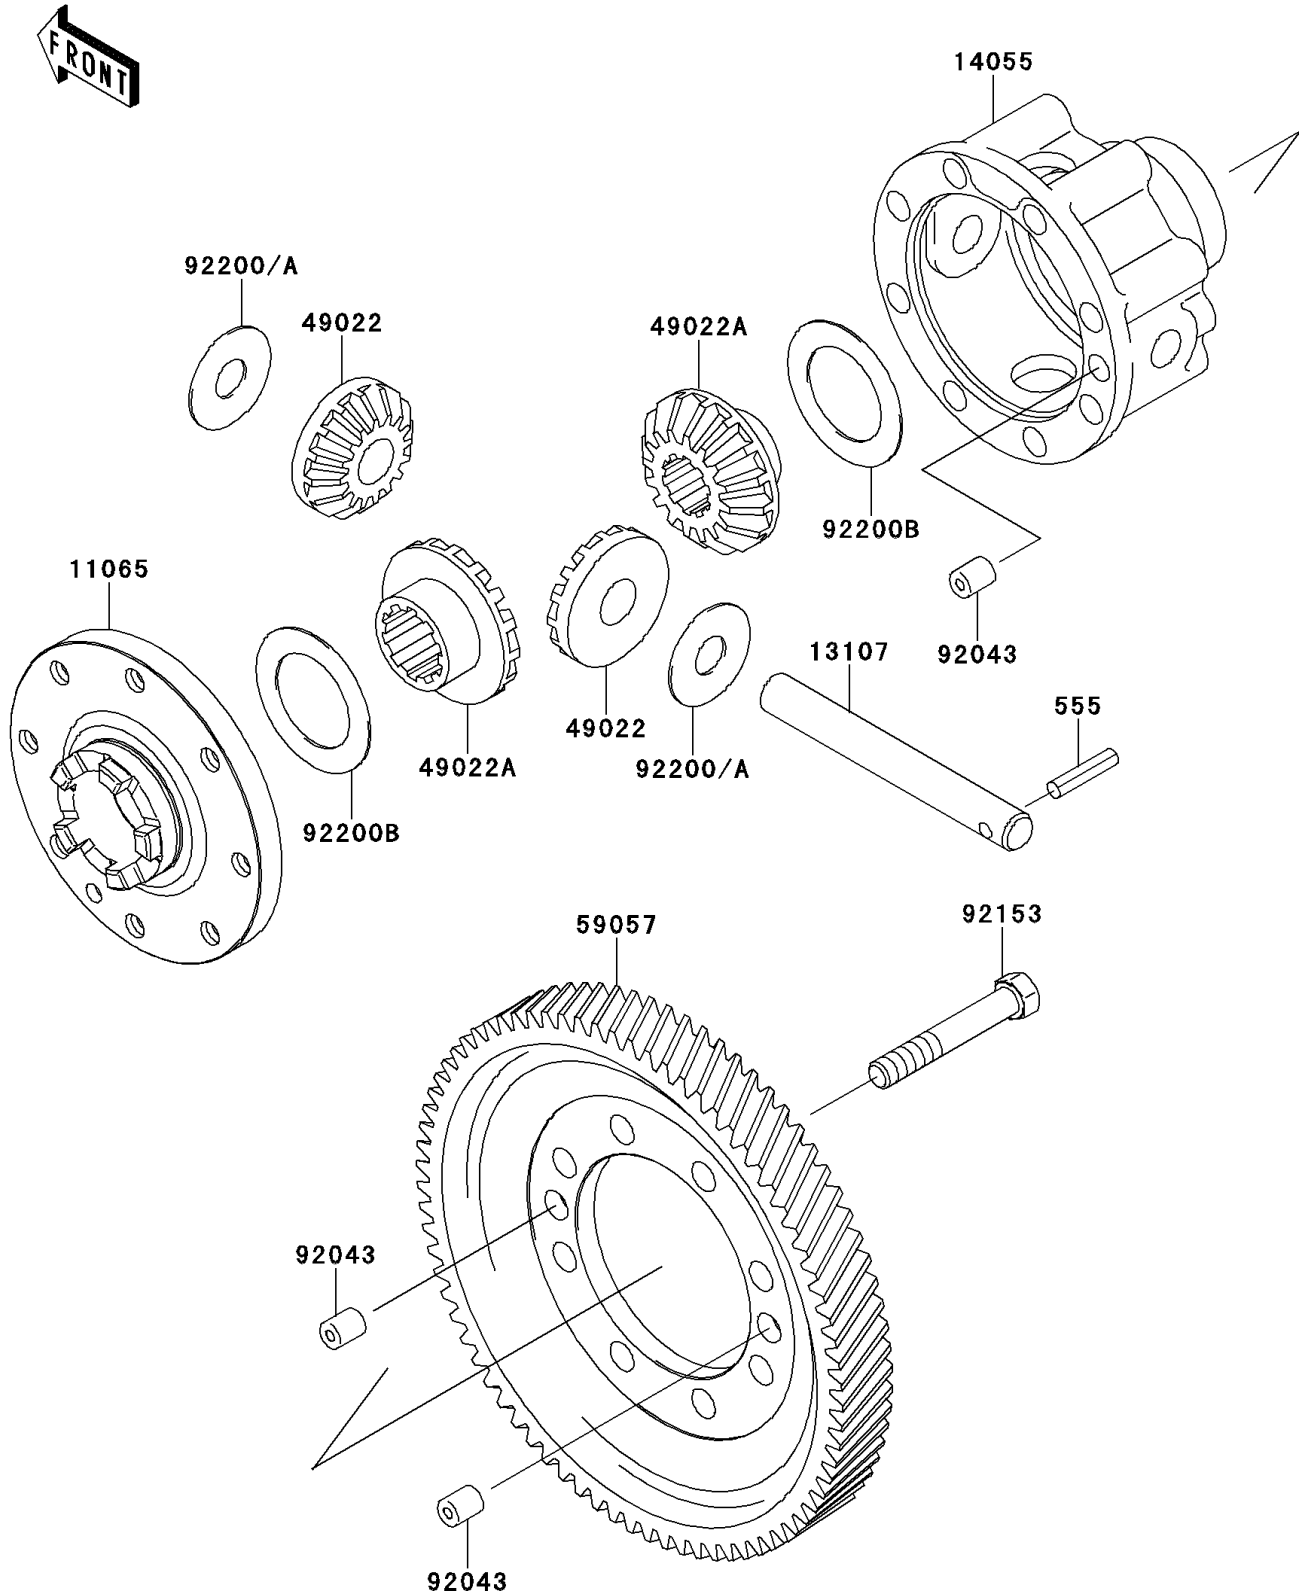

2012 MULE™ 4010 TRANS4x4® DIESEL PARTS DIAGRAM

Differential

E1451

2012 MULE™ 4010 TRANS4x4® DIESEL PARTS LIST

Differential

ITEM NAME	PART NUMBER	QUANTITY
CAP,GEAR CASE (Ref # 11065)	11065-0033	1
SHAFT (Ref # 13107)	13107-0009	1
CASE-GEAR,DIFFERENTIAL (Ref # 14055)	14055-0003	1
GEAR-BEVEL,10T (Ref # 49022)	49022-1105	1
GEAR-BEVEL,16T (Ref # 49022A)	49022-1117	1
PIN-SPRING (Ref # 555)	555A0525	1
GEAR-HELICAL,DIFFERENTIAL (Ref # 59057)	59057-0002	1
PIN,10X12 (Ref # 92043)	92043-0029	1
BOLT,10X63 (Ref # 92153)	92153-0331	1
WASHER,14.5X38X1.2 (Ref # 92200)	92200-0021	1
WASHER,14.5X38X1.0 (Ref # 92200A)	92200-1044	1
WASHER,35.5X54X1.0 (Ref # 92200B)	92200-1045	1