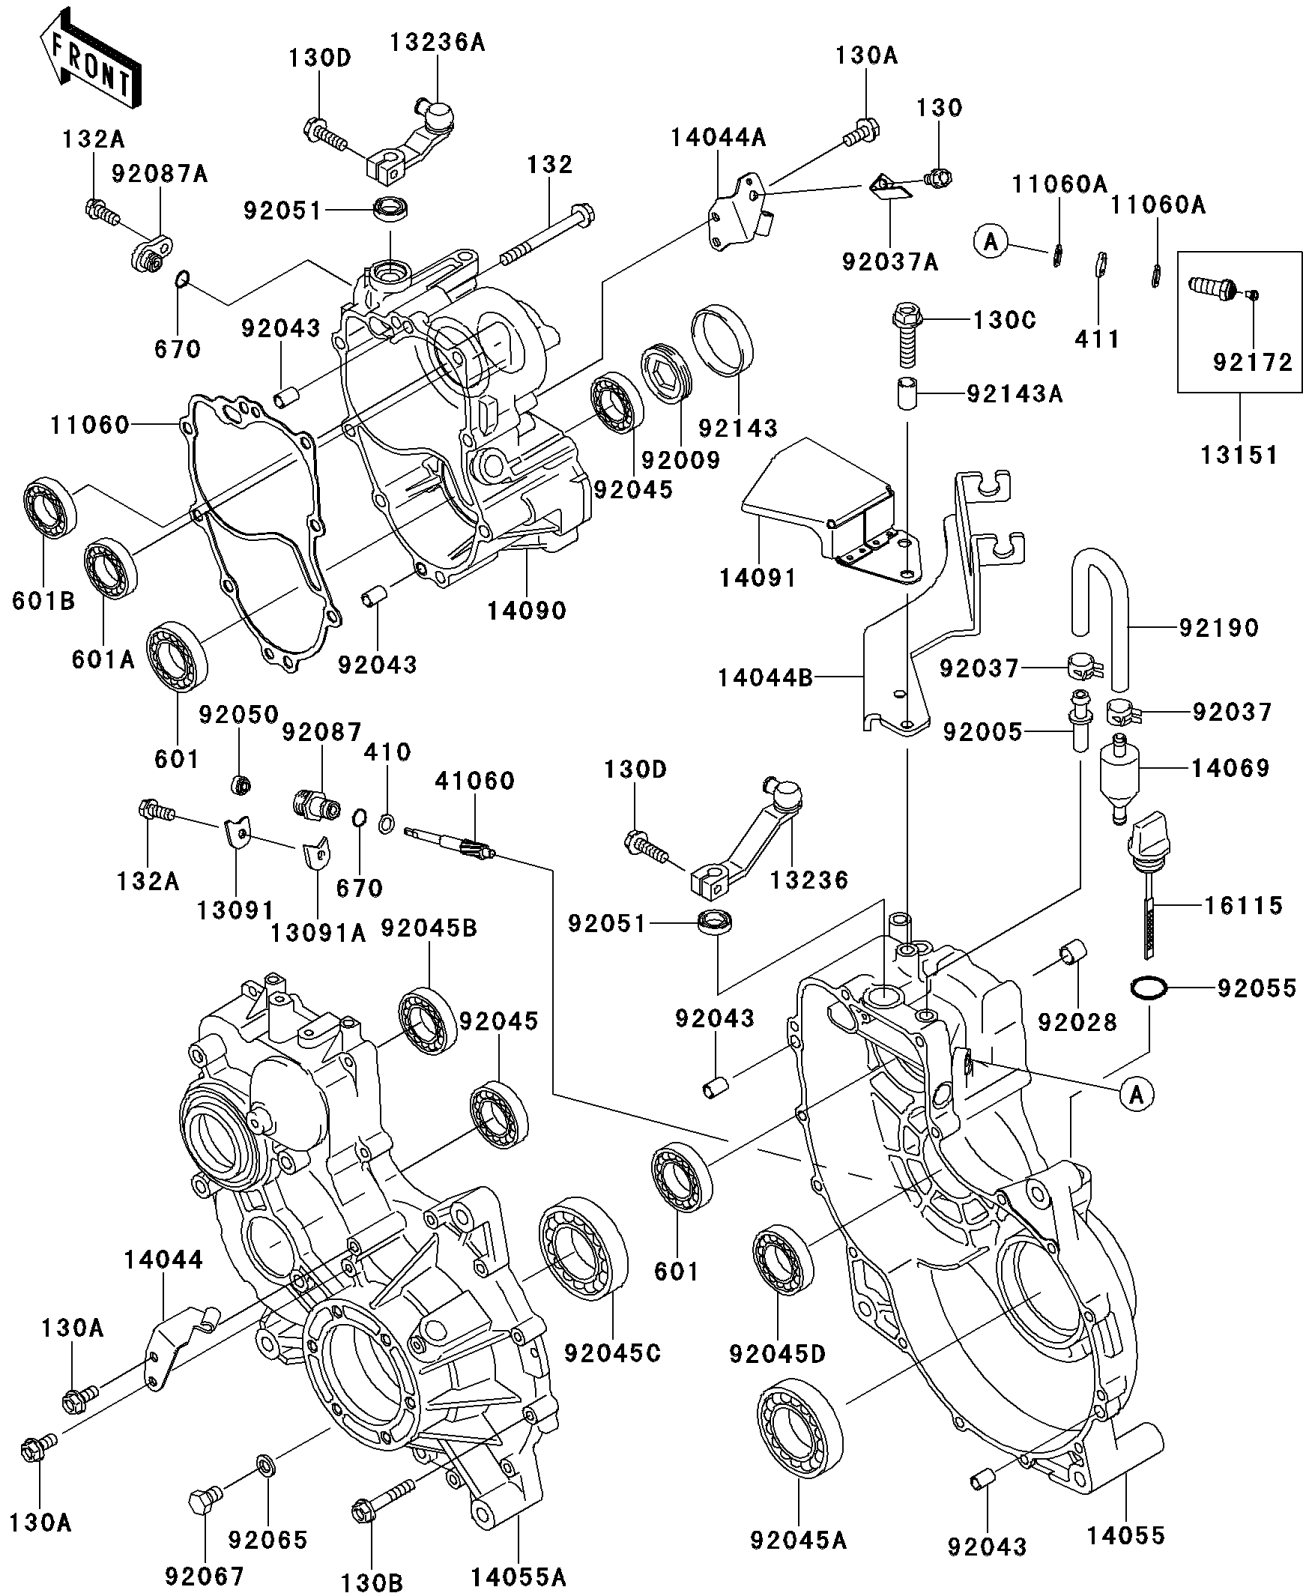

2012 MULE™ 4010 TRANS4x4® DIESEL PARTS DIAGRAM

Gear Box

E1450

2012 MULE™ 4010 TRANS4x4® DIESEL PARTS LIST

Gear Box

ITEM NAME	PART NUMBER	QUANTITY
GASKET,GEAR CASE COVER (Ref # 11060)	11060-1310	1
GASKET (Ref # 11060A)	11060-1966	1
BOLT-FLANGED,6X10 (Ref # 130)	130AA0610	1
HOLDER,T=2.3 (Ref # 13091)	13091-1008	1
HOLDER,T=3.2 (Ref # 13091A)	13091-1009	1
SWITCH-COMP (Ref # 13151)	13151-1093	1
LEVER-COMP,CHANGE (Ref # 13236)	13236-0030	1
LEVER-COMP (Ref # 13236A)	13236-1363	1
HOLDER-CABLE (Ref # 14044)	14044-0003	1
HOLDER-CABLE (Ref # 14044A)	14044-0004	1
HOLDER-CABLE (Ref # 14044B)	14044-1097	1
CASE-GEAR,RH (Ref # 14055)	14055-1110	1
CASE-GEAR,LH (Ref # 14055A)	14055-1144	1
BREATHER (Ref # 14069)	14069-1051	1
COVER,GEAR CASE,HI/LOW (Ref # 14090)	14090-1238	1
COVER,GEAR CASE (Ref # 14091)	14091-0472	1
CAP-OIL FILLER (Ref # 16115)	16115-1060	1
GEAR-METER SCREW (Ref # 41060)	41060-1148	1
FITTING,BREATHER (Ref # 92005)	92005-1127	1
SCREW,55MM (Ref # 92009)	92009-1290	1
BUSHING,23X30X13 (Ref # 92028)	92028-132	1
CLAMP,TUBE (Ref # 92037)	92037-1505	1
CLAMP (Ref # 92037A)	92037-1680	1
PIN,6.2X8X14 (Ref # 92043)	92043-1263	1
BEARING-BALL,TMB304CCM (Ref # 92045)	92045-1142	1
BEARING-BALL,6010CM (Ref # 92045A)	92045-1162	1
BEARING-BALL,62/28 (Ref # 92045B)	92045-1207	1
BEARING-BALL,6210CM (Ref # 92045C)	92045-1213	1
BEARING-BALL,TMB205JR2 (Ref # 92045D)	92045-1285	1