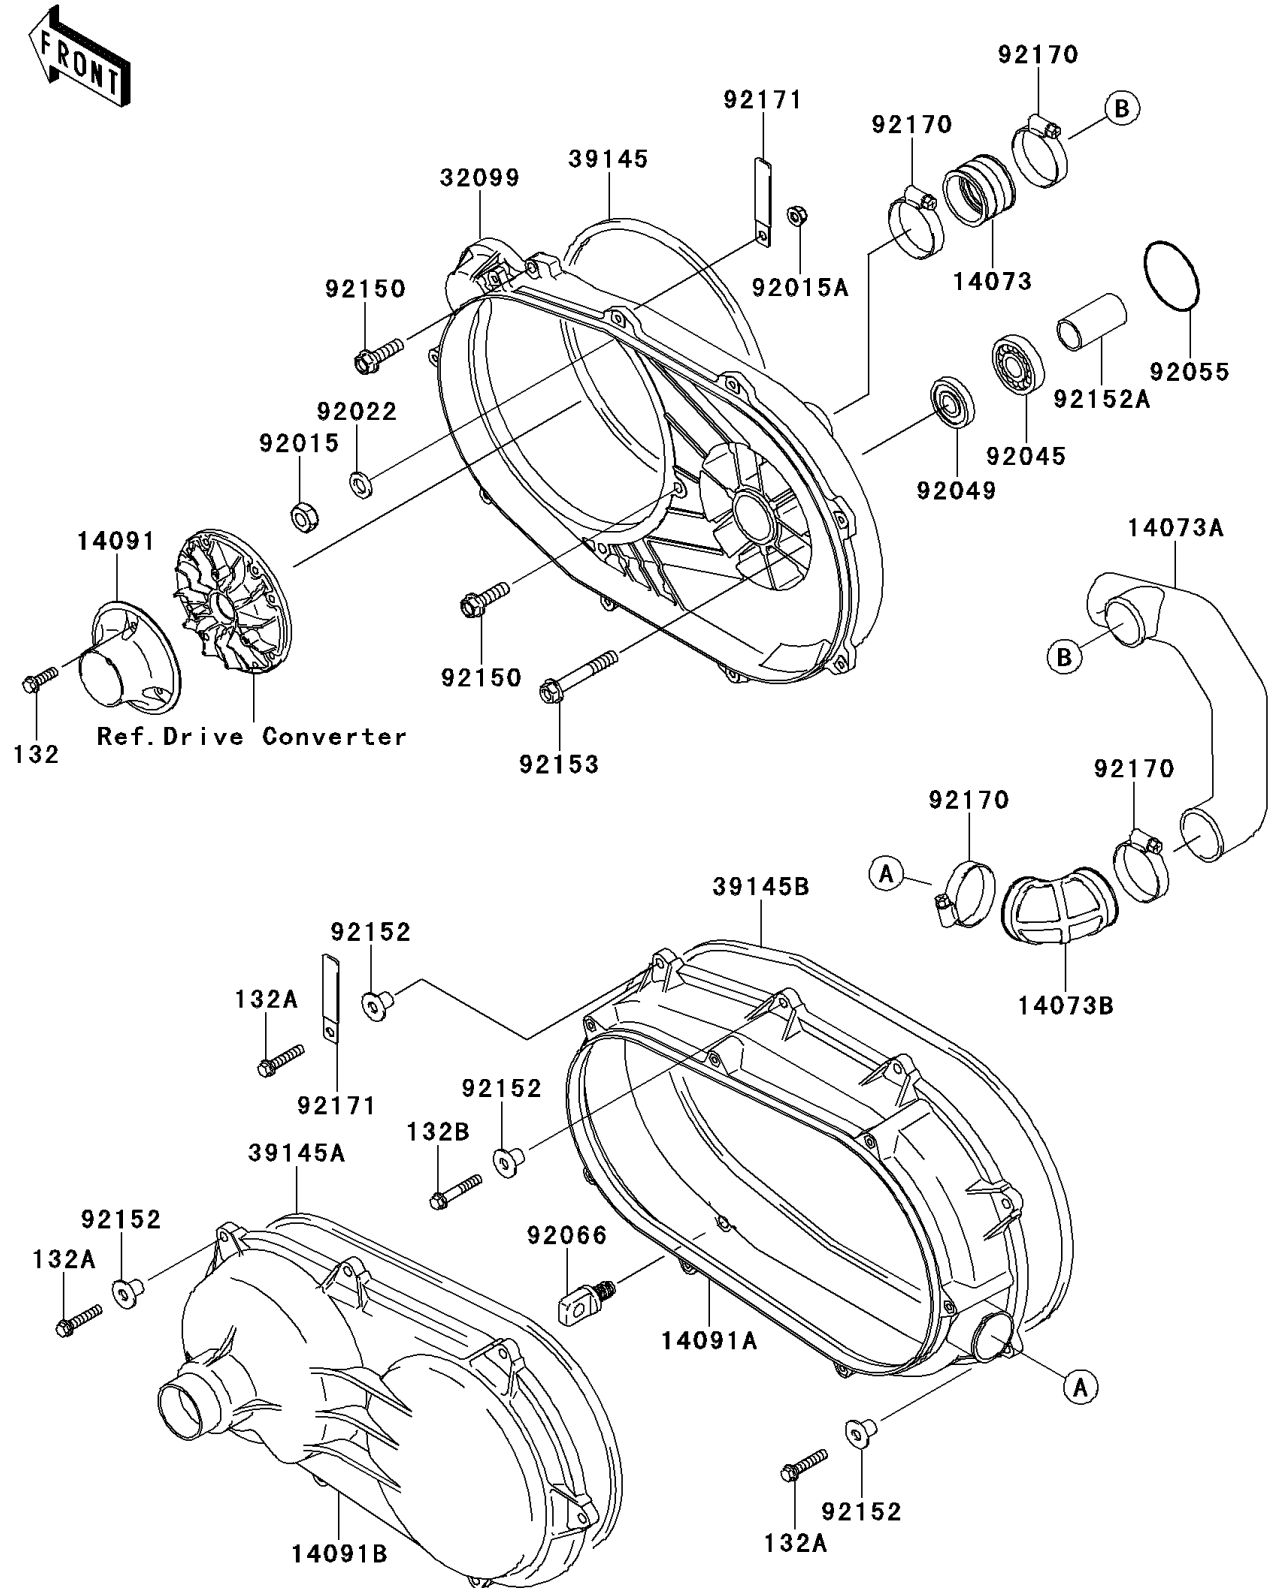

2012 MULE™ 4010 TRANS4x4® DIESEL PARTS DIAGRAM

Converter Cover

E1393

2012 MULE™ 4010 TRANS4x4® DIESEL PARTS LIST

Converter Cover

ITEM NAME	PART NUMBER	QUANTITY
BOLT-FLANGED-SMALL,6X20 (Ref # 132)	132BA0620	1
BOLT-FLANGED-SMALL,6X30 (Ref # 132A)	132BB0630	1
BOLT-FLANGED-SMALL,6X35 (Ref # 132B)	132BB0635	1
DUCT (Ref # 14073)	14073-1324	1
DUCT (Ref # 14073A)	14073-1856	1
DUCT (Ref # 14073B)	14073-1857	1
COVER,FAN (Ref # 14091)	14091-1520	1
COVER,MIDDLE (Ref # 14091A)	14091-1555	1
COVER,BELT CONVERTER (Ref # 14091B)	14091-1556	1
CASE,BELT CONVERTER (Ref # 32099)	32099-1215	1
TRIM-SEAL,BELT CONVERTER CASE (Ref # 39145)	39145-1115	1
TRIM-SEAL,MIDDLE COVER (Ref # 39145A)	39145-1117	1
TRIM-SEAL,BELT CONVERTER (Ref # 39145B)	39145-1126	1
NUT,LOCK,10MM,BLACK (Ref # 92015)	92015-1189	1
NUT,LOCK,FLANGED,6MM (Ref # 92015A)	92015-1675	1
WASHER,10.5X18X2.5 (Ref # 92022)	92022-1876	1
BEARING-BALL,62/28LLB/2AS (Ref # 92045)	92045-0109	1
SEAL-OIL,TC28X47X7 (Ref # 92049)	92049-1297	1
RING-O,67.6X3.5 (Ref # 92055)	92055-1327	1
PLUG,DRAIN,11X19 (Ref # 92066)	92066-1580	1
BOLT,FLANGED,8X28 (Ref # 92150)	92150-1103	1
COLLAR (Ref # 92152)	92152-0667	1
COLLAR,28.1X34X63.6 (Ref # 92152A)	92152-1177	1
BOLT (Ref # 92153)	92153-1276	1
CLAMP (Ref # 92170)	92170-1764	1
CLAMP (Ref # 92171)	92171-0652	1