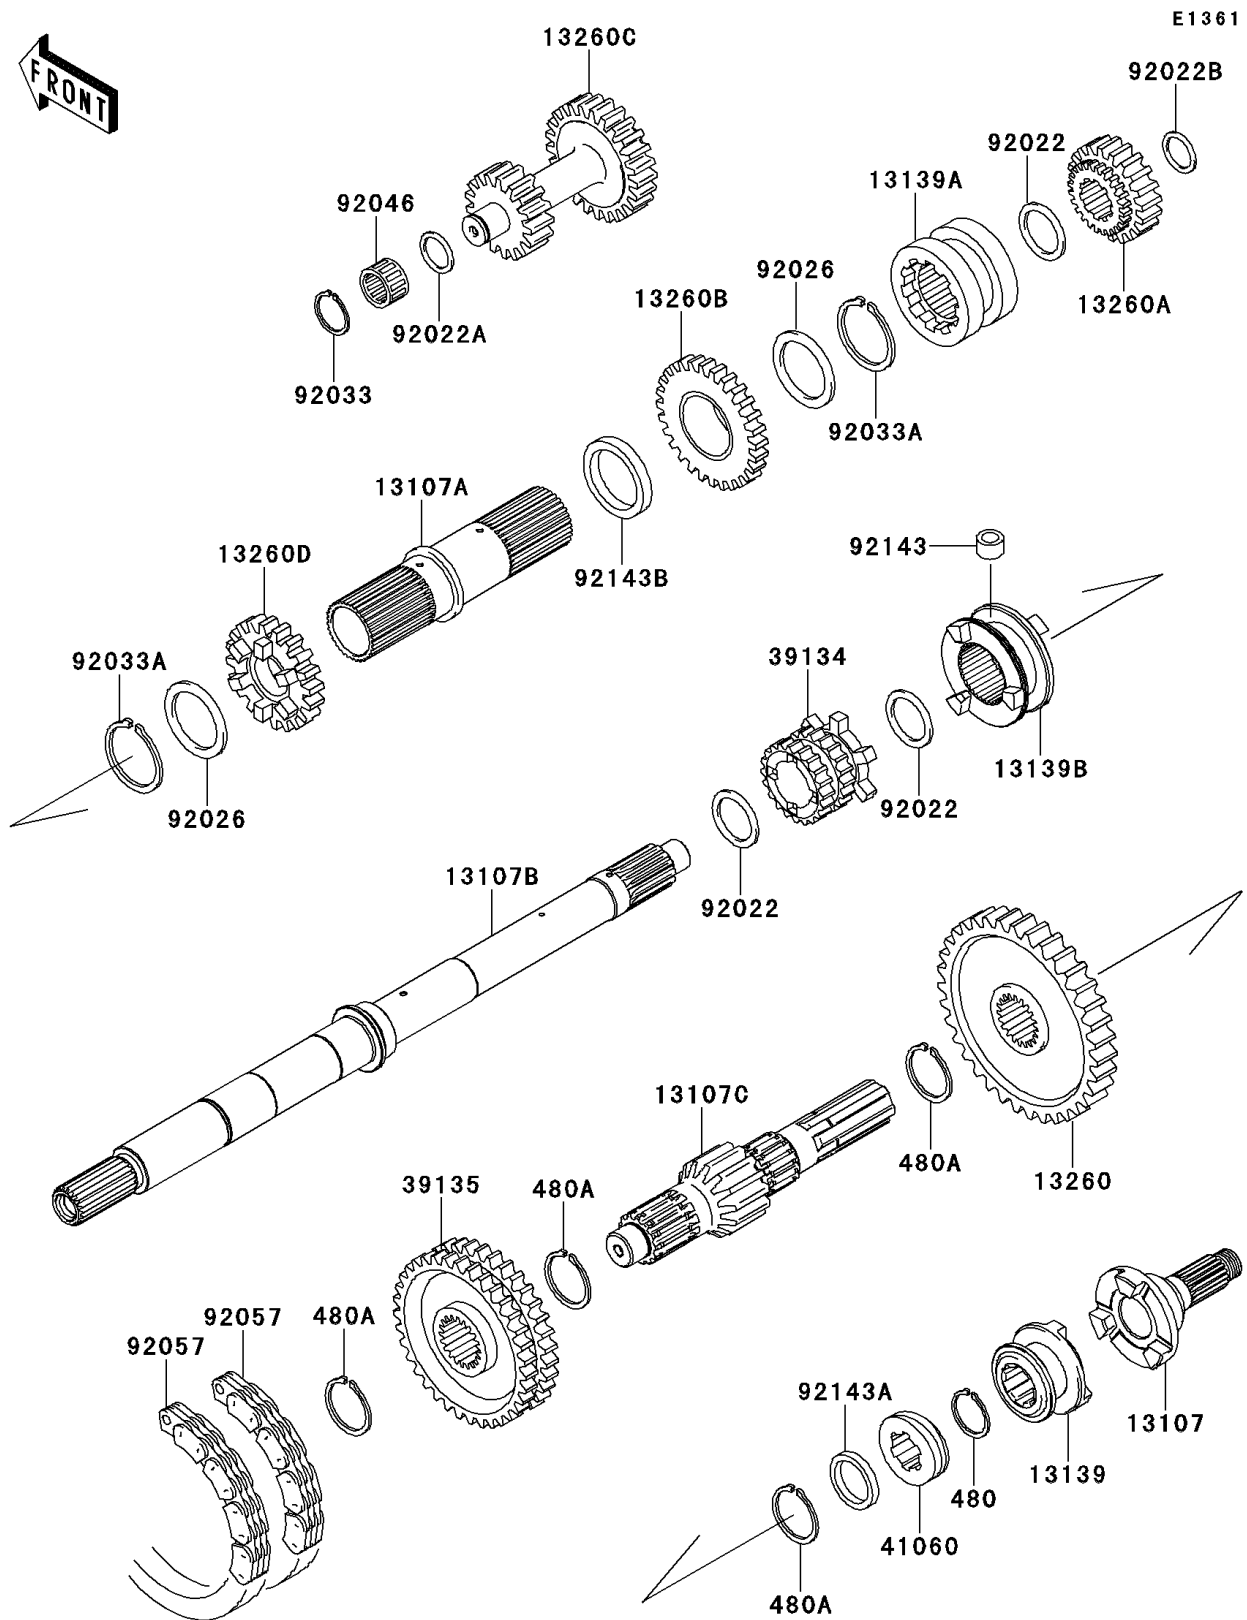

2012 MULE™ 4010 TRANS4x4® DIESEL PARTS DIAGRAM

Transmission

2012 MULE™ 4010 TRANS4x4® DIESEL PARTS LIST

Transmission

ITEM NAME	PART NUMBER	QUANTITY
SHAFT,2WD/4WD (Ref # 13107)	13107-0106	1
SHAFT,INPUT OUTER (Ref # 13107A)	13107-1309	1
SHAFT,INPUT (Ref # 13107B)	13107-1512	1
SHAFT,OUTPUT,14T (Ref # 13107C)	13107-1517	1
SHIFTER,2WD/4WD (Ref # 13139)	13139-0010	1
SHIFTER,SPEED,HI/LOW (Ref # 13139A)	13139-1069	1
SHIFTER,FR/RR (Ref # 13139B)	13139-1072	1
GEAR,OUTPUT REVERSE,51T (Ref # 13260)	13260-1288	1
GEAR,INPUT REDUCTION,20T (Ref # 13260A)	13260-1289	1
GEAR,INPUT REDUCTION,28T (Ref # 13260B)	13260-1290	1
GEAR,REDUCTION,17T&25T (Ref # 13260C)	13260-1291	1
GEAR,INPUT 28T (Ref # 13260D)	13260-1462	1
SPROCKET-DRIVE,20T (Ref # 39134)	39134-1055	1
SPROCKET-DRIVEN,41T (Ref # 39135)	39135-1055	1
GEAR-METER SCREW (Ref # 41060)	41060-1147	1
CIRCLIP-TYPE-C,25MM (Ref # 480)	480J2500	1
CIRCLIP-TYPE-C,30MM (Ref # 480A)	480J3000	1
WASHER,25.3X33X1 (Ref # 92022)	92022-1109	1
WASHER,17.3X28X1 (Ref # 92022A)	92022-255	1
WASHER,17.3X30X1.4 (Ref # 92022B)	92022-270	1
SPACER,35.3X44X0.5 (Ref # 92026)	92026-1375	1
RING-SNAP (Ref # 92033)	92033-032	1
RING-SNAP (Ref # 92033A)	92033-1269	1
BEARING-NEEDLE,K17X23X13.8 (Ref # 92046)	92046-1184	1
CHAIN,REVERSE,81RH2520,54L (Ref # 92057)	92057-1364	1
COLLAR,8X14X10.5 (Ref # 92143)	92143-1497	1
COLLAR,25X32X4.5 (Ref # 92143A)	92143-1597	1
COLLAR (Ref # 92143B)	92143-1599	1