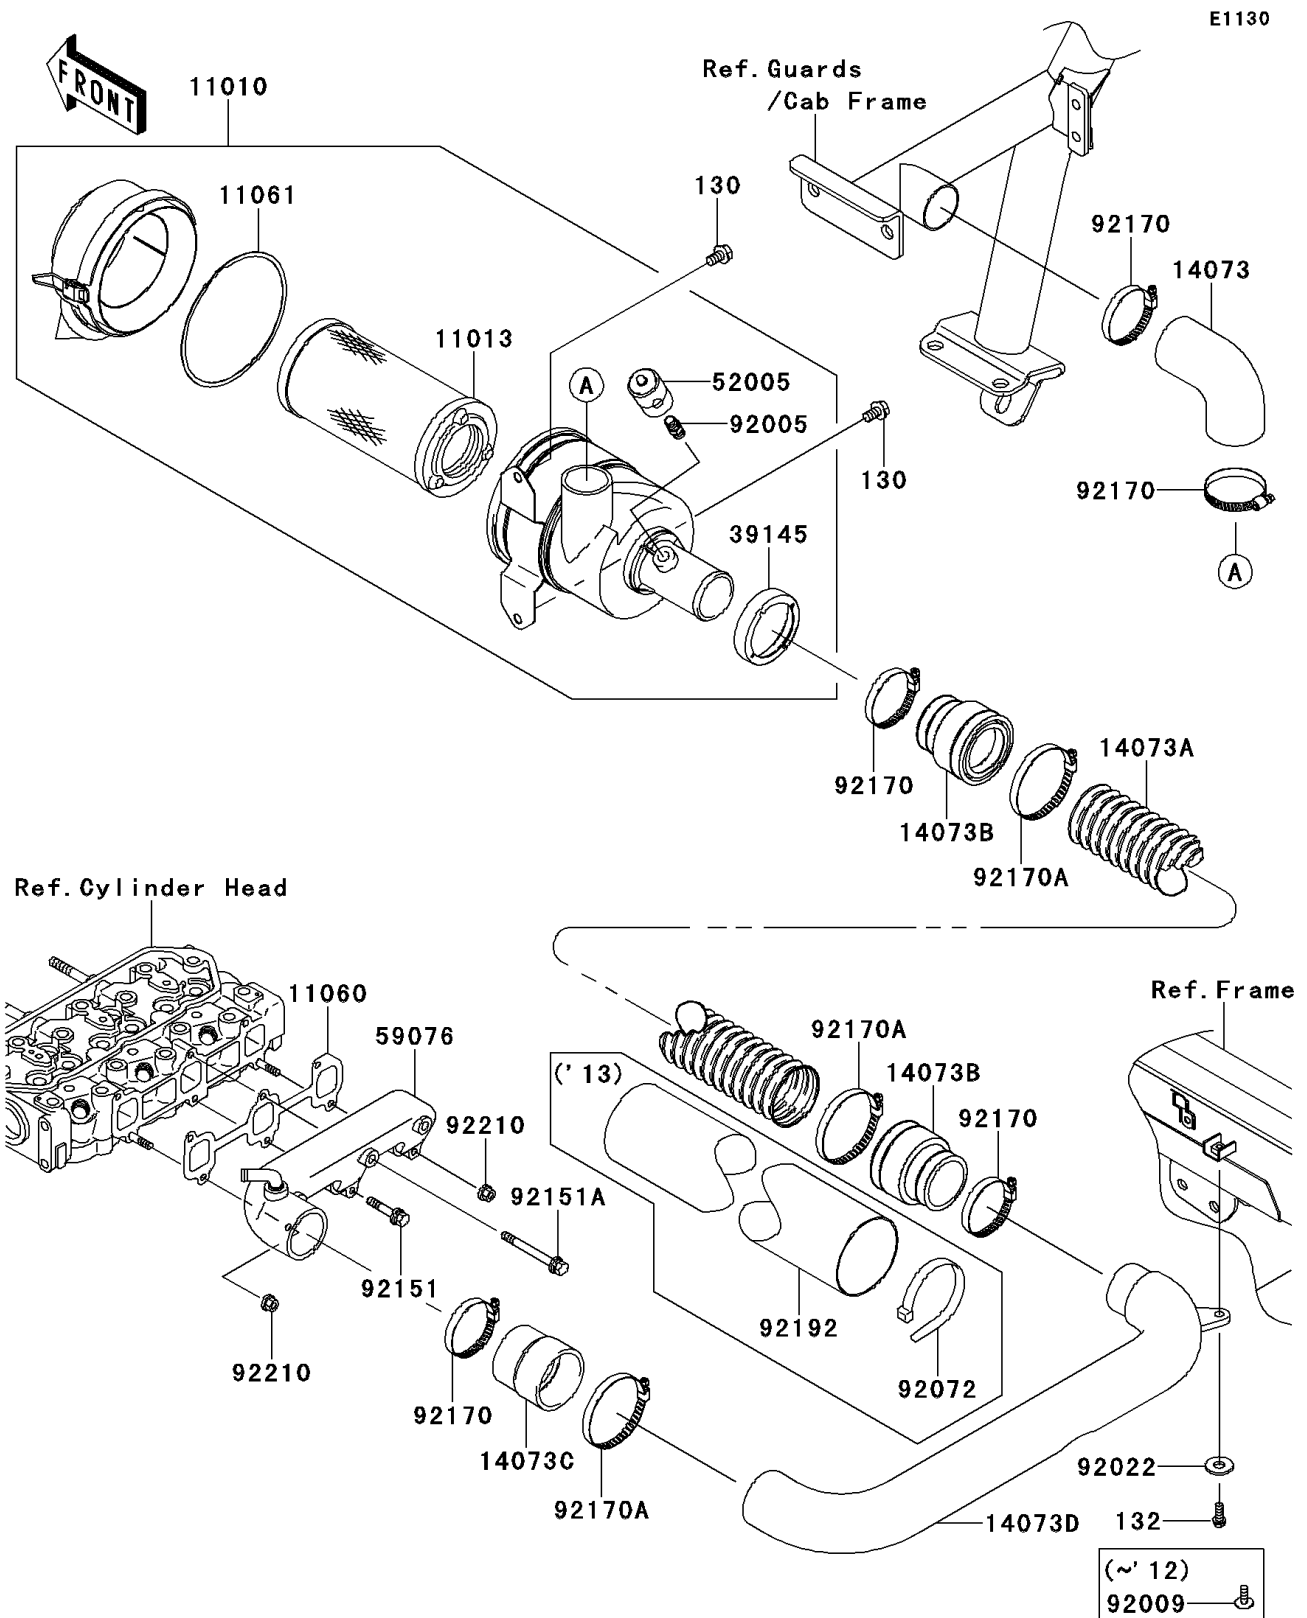

## 2012 MULE™ 4010 TRANS4x4® DIESEL PARTS DIAGRAM

Air Cleaner

## 2012 MULE™ 4010 TRANS4x4® DIESEL PARTS LIST

Air Cleaner

ITEM NAME	PART NUMBER	QUANTITY
FILTER-ASSY-AIR (Ref # 11010)	11010-0189	1
ELEMENT-AIR FILTER (Ref # 11013)	11013-1290	1
GASKET,INTAKE MANIFOLD (Ref # 11060)	11060-1960	1
GASKET,AIR FILTER (Ref # 11061)	11061-1078	1
BOLT-FLANGED,8X14 (Ref # 130)	130BB0814	1
DUCT,RR BAR-A/C (Ref # 14073)	14073-0235	1
DUCT,A/C-BLOW DUCT (Ref # 14073A)	14073-0240	1
DUCT,ADAPTER (Ref # 14073B)	14073-7505	1
DUCT,BLOW DUCT-E/G (Ref # 14073C)	14073-7508	1
DUCT,BLOW (Ref # 14073D)	14073-7510	1
TRIM-SEAL (Ref # 39145)	39145-1133	1
GAUGE (Ref # 52005)	52005-0017	1
MANIFOLD-INTAKE (Ref # 59076)	59076-1112	1
FITTING,AIR FILTER (Ref # 92005)	92005-1386	1
SCREW,6X16 (Ref # 92009)	92009-1621	1
BOLT,6X20 (Ref # 92151)	92151-1667	1
BOLT,6X60 (Ref # 92151A)	92151-1695	1
CLAMP (Ref # 92170)	92170-1674	1
CLAMP (Ref # 92170A)	92170-1764	1
NUT,6MM (Ref # 92210)	92210-1210	1