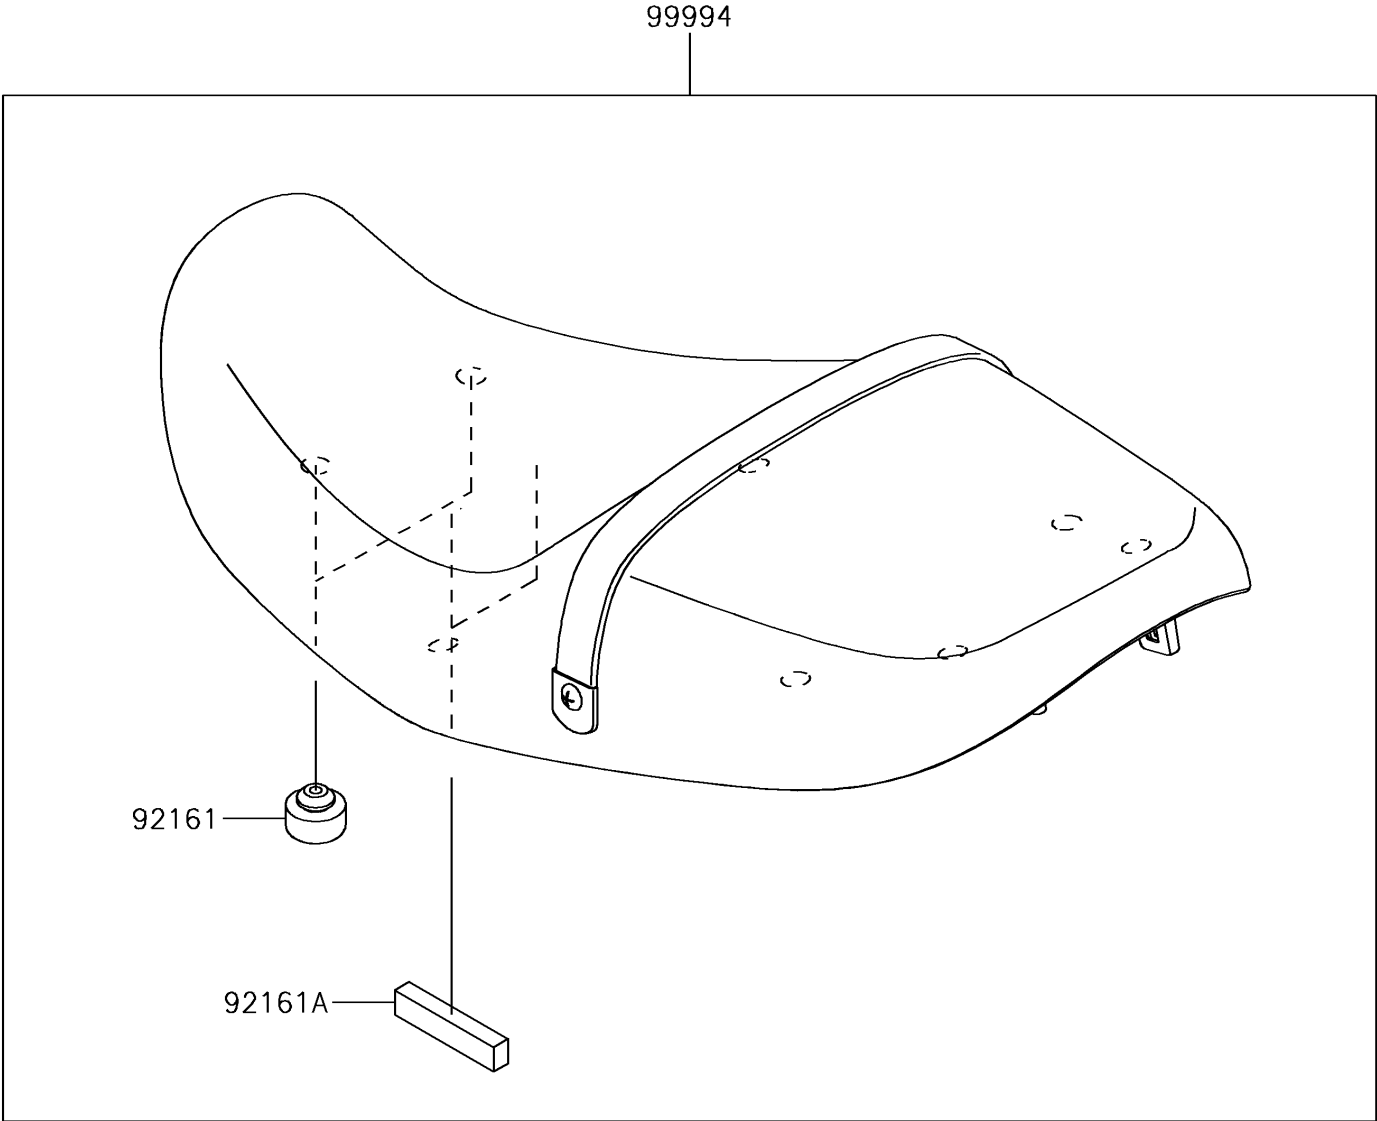

2018 Z900RS PARTS DIAGRAM

Accessory(Seat)(CA,US)

F2910F

2018 Z900RS PARTS LIST

Accessory(Seat)(CA,US)

| ITEM NAME | PART NUMBER | QUANTITY |
|---------------------------------------|-------------|----------|
| DAMPER,SEAT (Ref # 92161) | 92161-0930 | 1 |
| DAMPER,10X70X15 (Ref # 92161A) | 92161-2132 | 1 |
| KIT-ACCESSORY,SEAT(LOW) (Ref # 99994) | 99994-1022 | 1 |