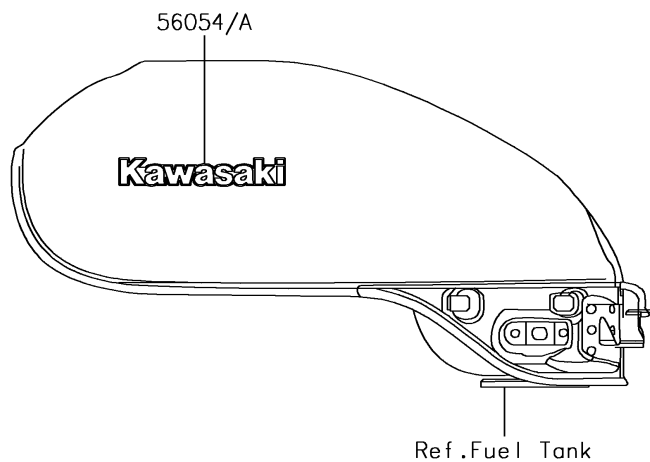

2018 Z900RS PARTS DIAGRAM

Decals(Brown)(CJFA/CJFB)

F2861A

2018 Z900RS PARTS LIST

Decals(Brown)(CJFA/CJFB)

ITEM NAME	PART NUMBER	QUANTITY
MARK,FUEL TANK,LH,KAWASAKI,3D (Ref # 56054)	56054-2282	1
MARK,FUEL TANK,RH,KAWASAKI,3D (Ref # 56054A)	56054-2283	1
MARK,SIDE COVER,LH,Z900RS,3D (Ref # 56054B)	56054-2284	1
MARK,SIDE COVER,RH,Z900RS,3D (Ref # 56054C)	56054-2285	1
MARK,GENERATOR COVER (Ref # 56054D)	56054-2379	1
MARK,PULSAR COVER (Ref # 56054E)	56054-2380	1