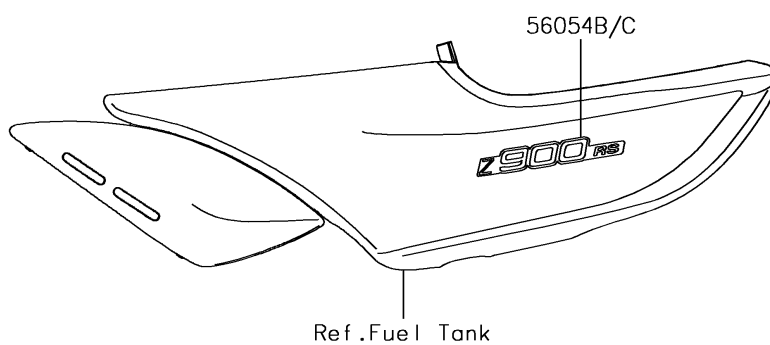

2018 Z900RS PARTS DIAGRAM

Decals(Brown)(CJFA/CJFB)

F2861A

2018 Z900RS PARTS LIST

Decals(Brown)(CJFA/CJFB)

ITEM NAME	PART NUMBER	QUANTITY
MARK,FUEL TANK,LH,KAWASAKI,3D (Ref # 56054)	56054-2282	1
MARK,FUEL TANK,RH,KAWASAKI,3D (Ref # 56054A)	56054-2283	1
MARK,SIDE COVER,LH,Z900RS,3D (Ref # 56054B)	56054-2284	1
MARK,SIDE COVER,RH,Z900RS,3D (Ref # 56054C)	56054-2285	1
MARK,GENERATOR COVER (Ref # 56054D)	56054-2379	1
MARK,PULSAR COVER (Ref # 56054E)	56054-2380	1