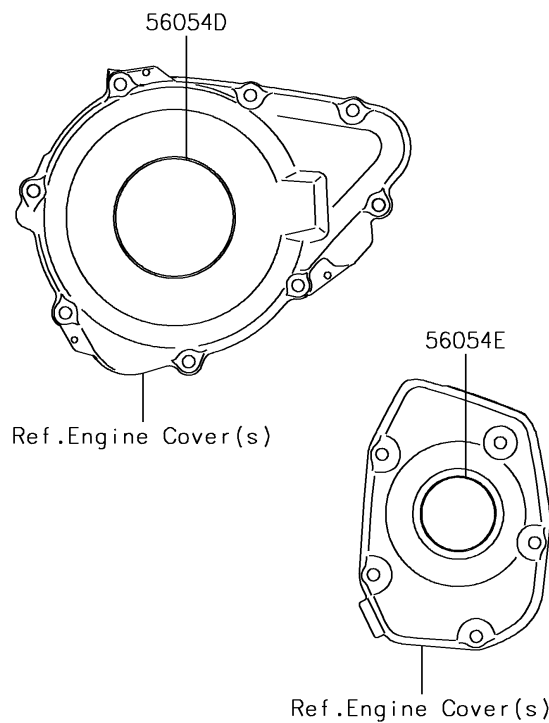

2018 Z900RS PARTS DIAGRAM

Decals(Brown)(CJFA/CJFB)

F2861A

2018 Z900RS PARTS LIST

Decals(Brown)(CJFA/CJFB)

ITEM NAME	PART NUMBER	QUANTITY
MARK,FUEL TANK,LH,KAWASAKI,3D (Ref # 56054)	56054-2282	1
MARK,FUEL TANK,RH,KAWASAKI,3D (Ref # 56054A)	56054-2283	1
MARK,SIDE COVER,LH,Z900RS,3D (Ref # 56054B)	56054-2284	1
MARK,SIDE COVER,RH,Z900RS,3D (Ref # 56054C)	56054-2285	1
MARK,GENERATOR COVER (Ref # 56054D)	56054-2379	1
MARK,PULSAR COVER (Ref # 56054E)	56054-2380	1