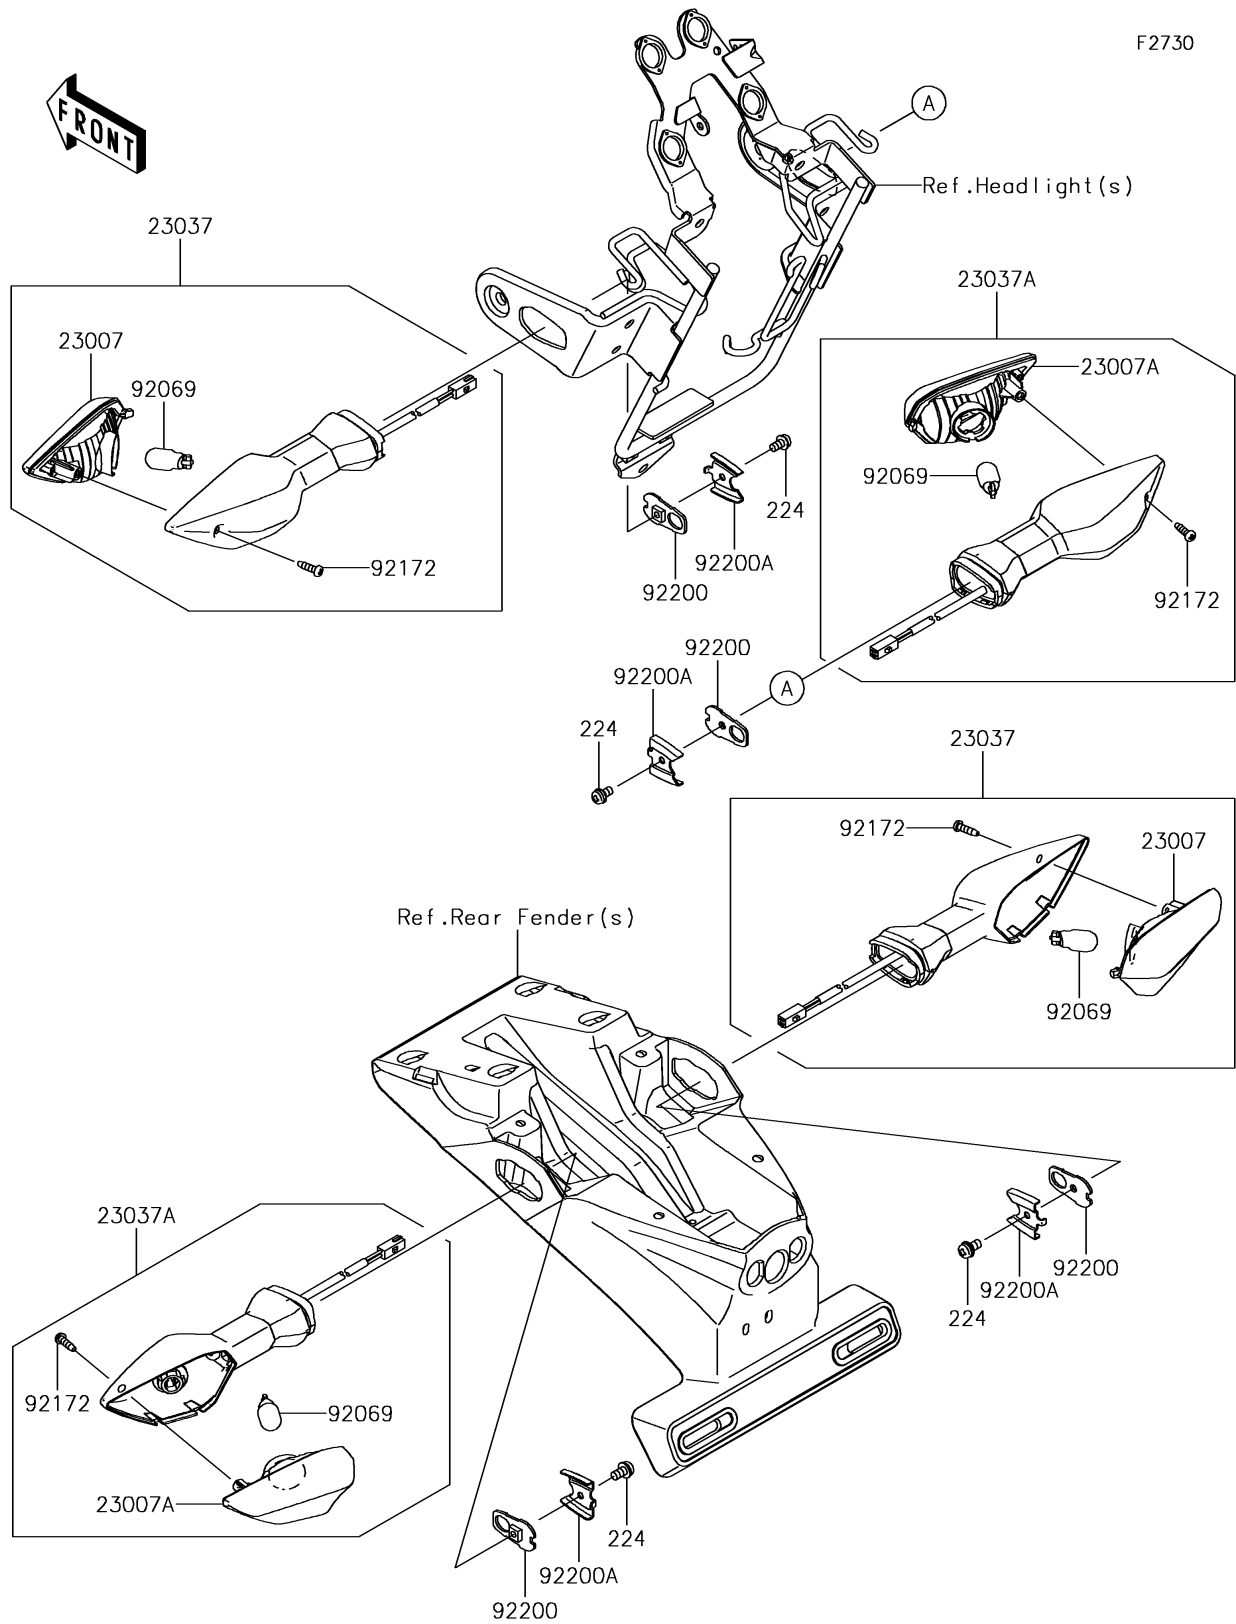

## 2018 Z900RS PARTS DIAGRAM

Turn Signals

## 2018 Z900RS PARTS LIST

Turn Signals

ITEM NAME	PART NUMBER	QUANTITY
SCREW-PAN-WP-CROS,4X8 (Ref # 224)	224AB0408	1
LENS-COMP (Ref # 23007)	23007-0205	1
LENS-COMP (Ref # 23007A)	23007-0206	1
LAMP-ASSY-SIGNAL (Ref # 23037)	23037-0362	1
LAMP-ASSY-SIGNAL (Ref # 23037A)	23037-0363	1
BULB,12V 10W (Ref # 92069)	92069-0090	1
SCREW,4X14 (Ref # 92172)	92172-1117	1
WASHER,NUT 4MM (Ref # 92200)	92200-0854	1
WASHER (Ref # 92200A)	92200-0855	1