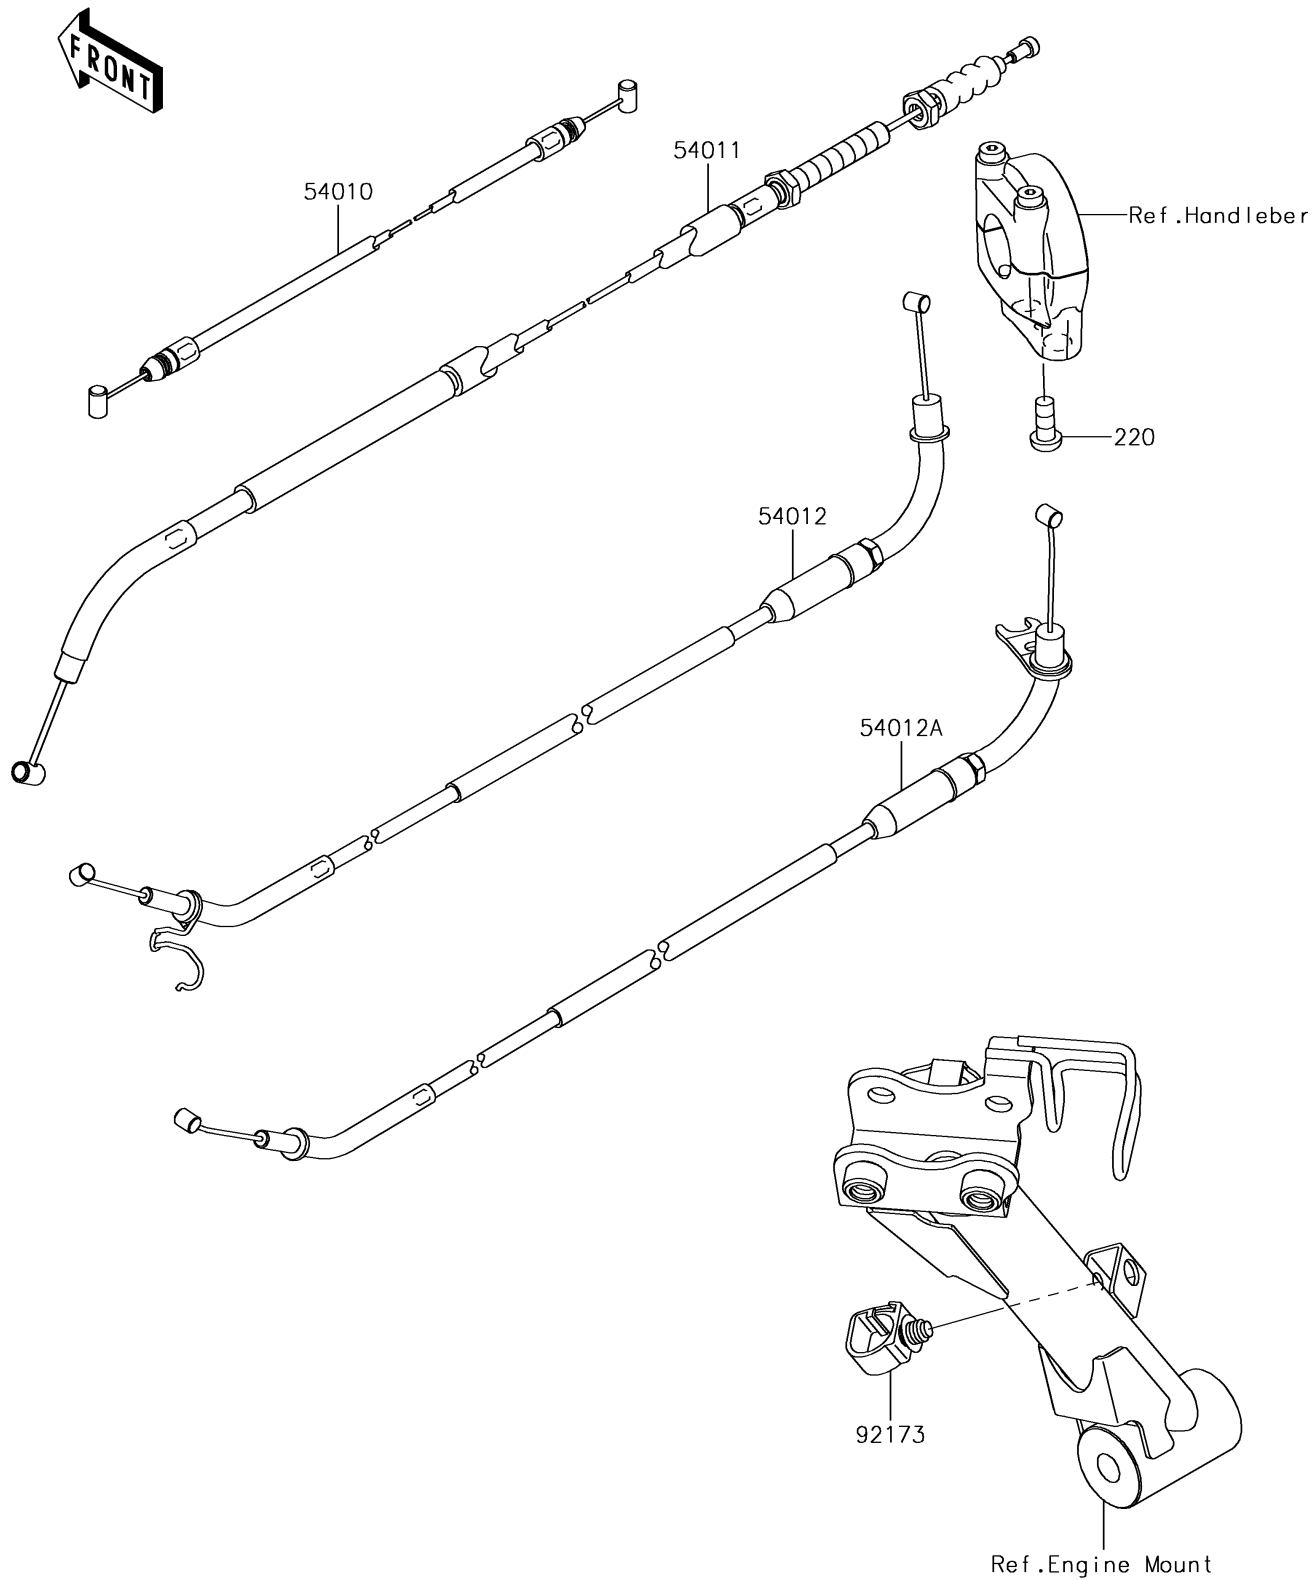

## 2018 Z900RS PARTS DIAGRAM

Cables

F2540

## 2018 Z900RS PARTS LIST

### Cables

ITEM NAME	PART NUMBER	QUANTITY
SCREW-PAN-CROS,6X14 (Ref # 220)	220AB0614	1
CABLE,SEAT LOCK (Ref # 54010)	54010-0620	1
CABLE-CLUTCH (Ref # 54011)	54011-0624	1
CABLE-THROTTLE,OPENING (Ref # 54012)	54012-0656	1
CABLE-THROTTLE,CLOSING (Ref # 54012A)	54012-0657	1
CLAMP,HOLDER CLIP (Ref # 92173)	92173-0868	1