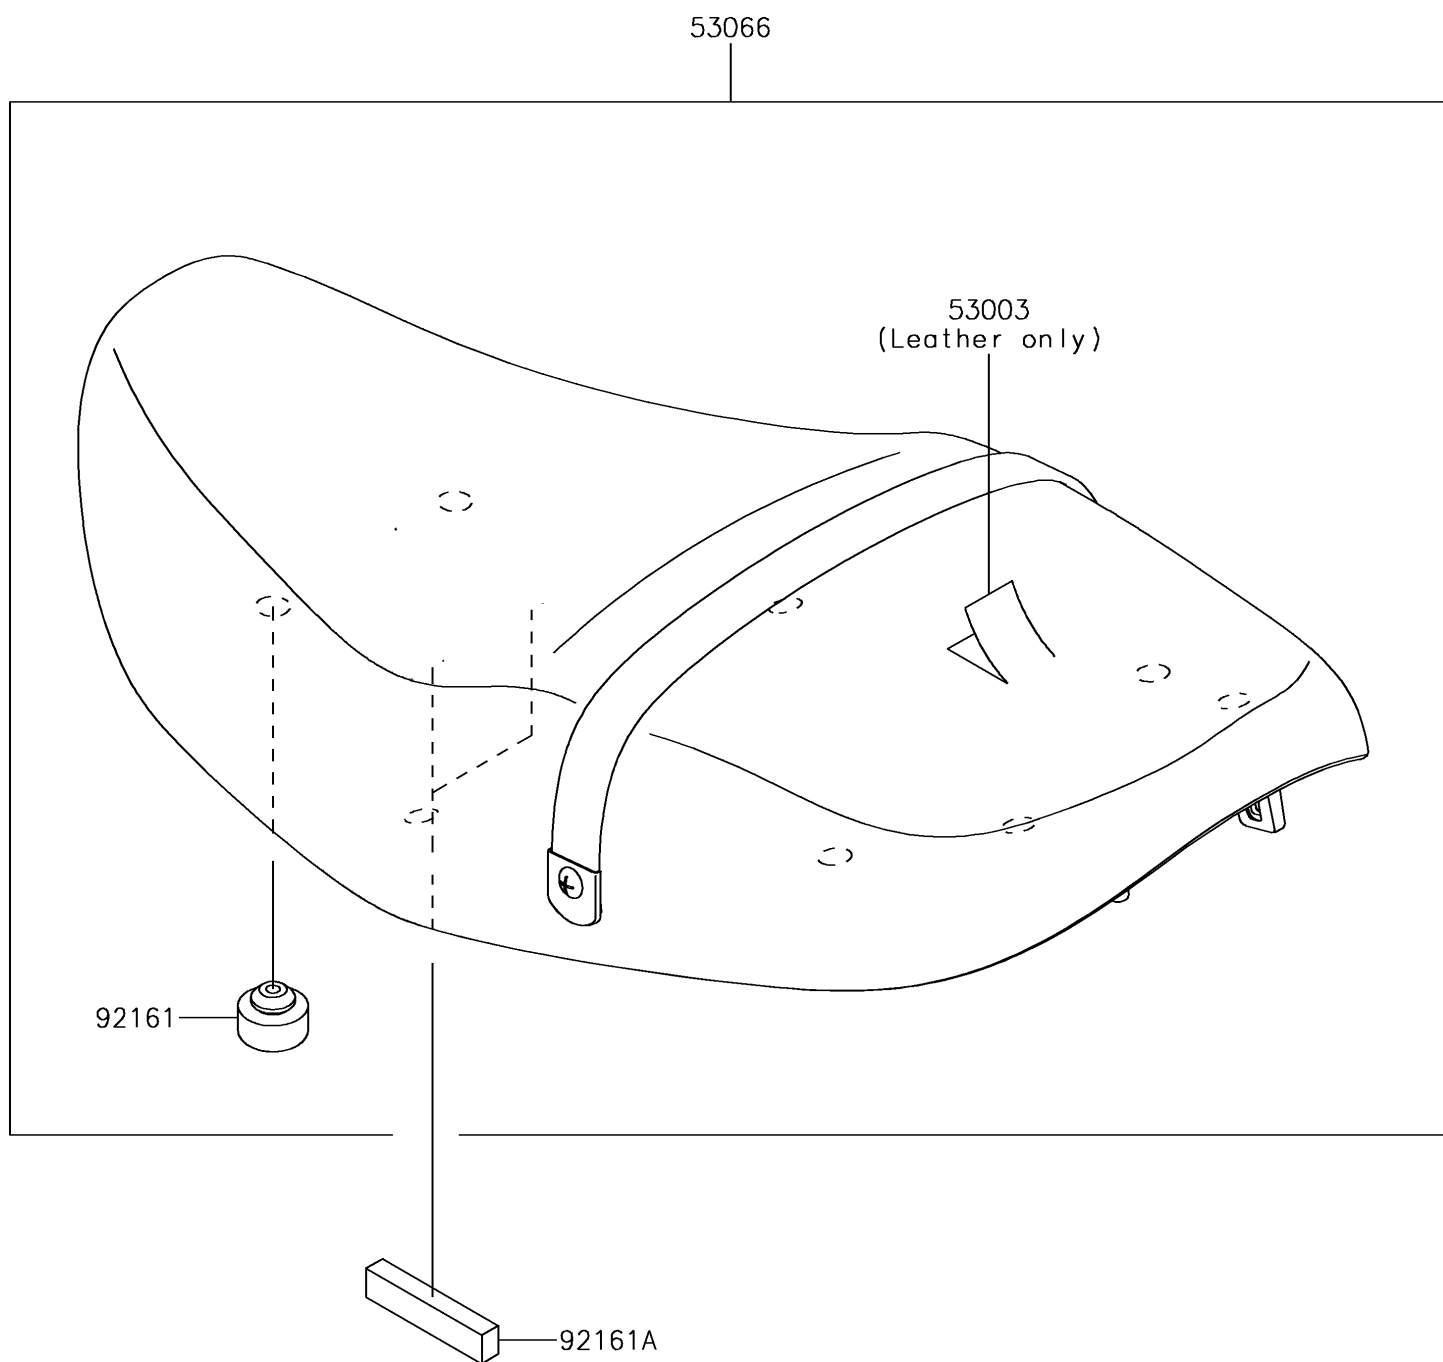

## 2018 Z900RS PARTS DIAGRAM

Seat(CA,US)

F2510

## 2018 Z900RS PARTS LIST

Seat(CA,US)

ITEM NAME	PART NUMBER	QUANTITY
LEATHER,BLACK (Ref # 53003)	53003-0450-MA	1
SEAT-ASSY,HIGH,BLACK+BLK (Ref # 53066)	53066-0574-12Y	1
DAMPER,SEAT (Ref # 92161)	92161-0930	1
DAMPER,10X70X15 (Ref # 92161A)	92161-2132	1