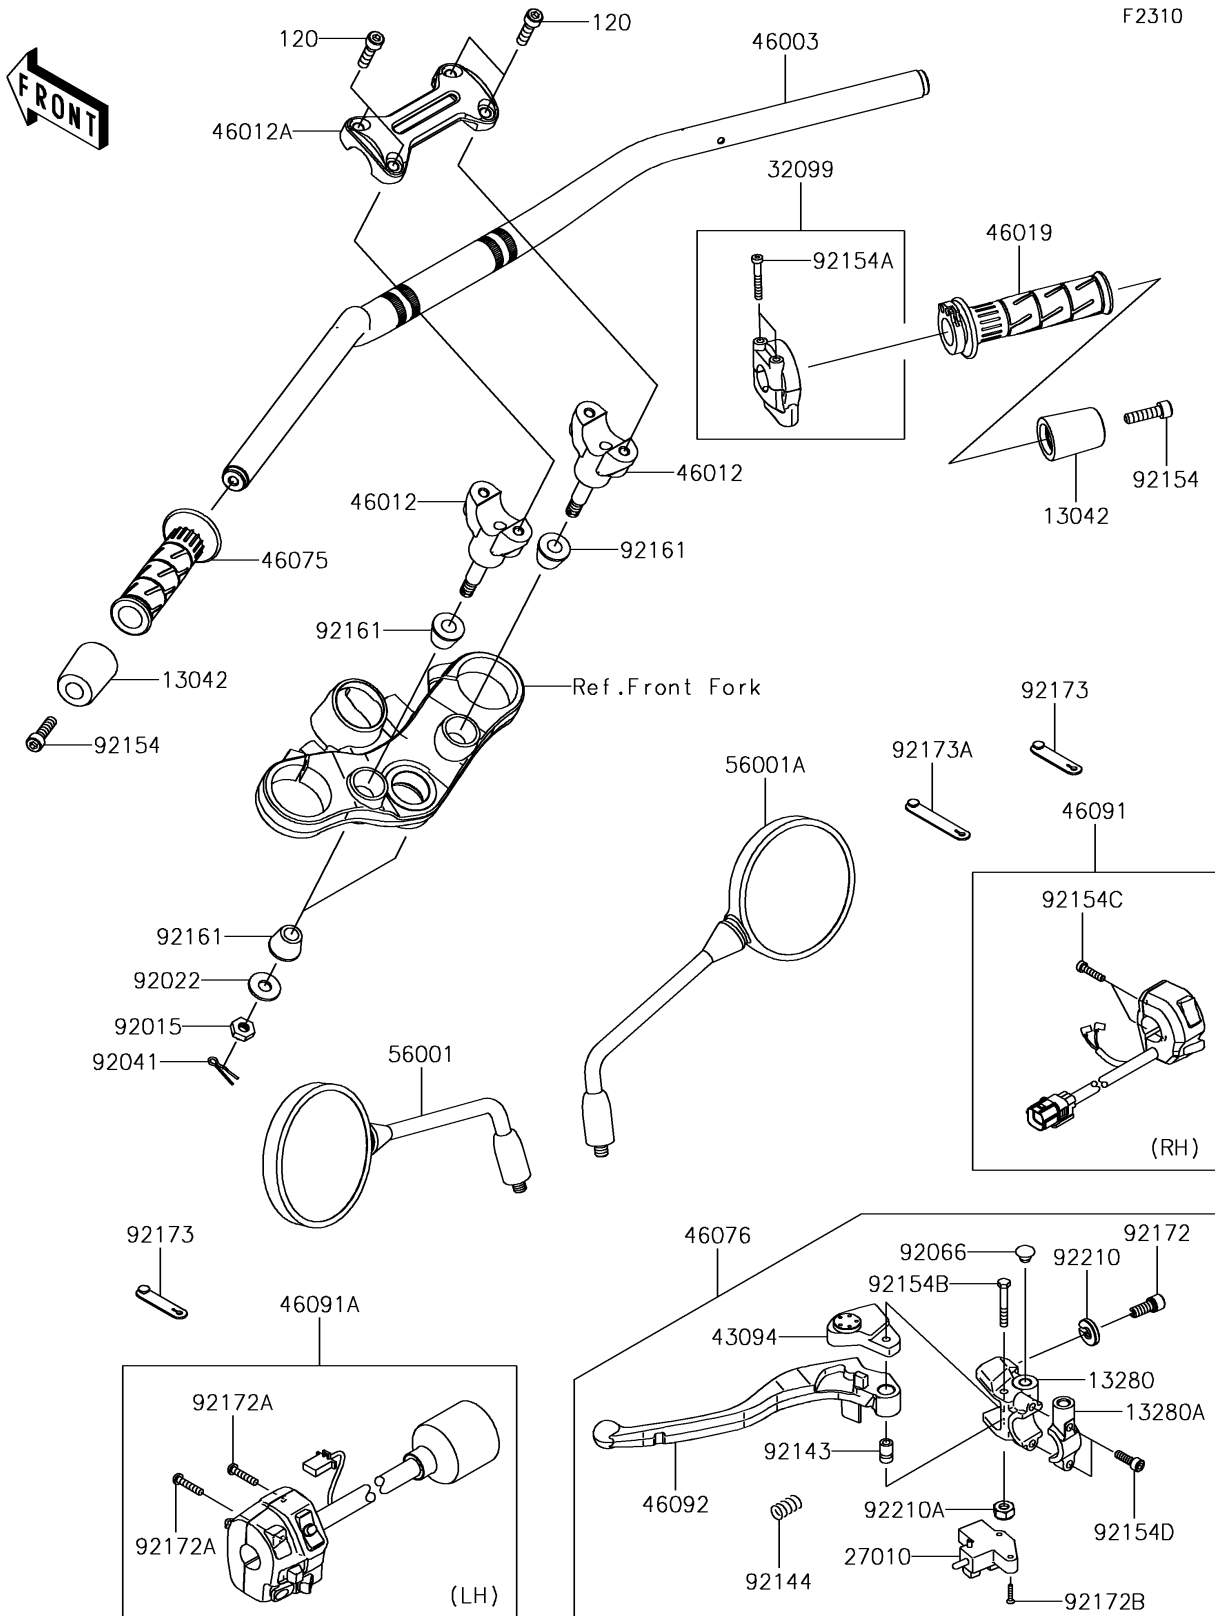

2018 Z900RS PARTS DIAGRAM

Handlebar

2018 Z900RS PARTS LIST

Handlebar

ITEM NAME	PART NUMBER	QUANTITY
BOLT-SOCKET,8X30 (Ref # 120)	120CC0830	1
WEIGHT,HANDLE (Ref # 13042)	13042-5007	1
HOLDER,CLUTCH LEVER (Ref # 13280)	13280-0248	1
HOLDER,CLUTCH LEVER (Ref # 13280A)	13280-0772	1
SWITCH,CLUTCH (Ref # 27010)	27010-0854	1
CASE,THROTTLE (Ref # 32099)	32099-0767	1
ADJUSTER (Ref # 43094)	43094-0008	1
HANDLE (Ref # 46003)	46003-0687	1
HOLDER-HANDLE,LWR,F.S.BLACK (Ref # 46012)	46012-0381-18R	1
HOLDER-HANDLE,UPP,F.S.BLACK (Ref # 46012A)	46012-0382-18R	1
GRIP-ASSY,THROTTLE (Ref # 46019)	46019-0001	1
GRIP,HANDLE,LH (Ref # 46075)	46075-1144	1
LEVER-ASSY-GRIP (Ref # 46076)	46076-0139	1
HOUSING-ASSY-CONTROL,RH (Ref # 46091)	46091-0423	1
HOUSING-ASSY-CONTROL,LH (Ref # 46091A)	46091-0424	1
LEVER-GRIP (Ref # 46092)	46092-0570	1
MIRROR-ASSY,LH (Ref # 56001)	56001-0372	1
MIRROR-ASSY,RH (Ref # 56001A)	56001-0373	1
NUT,LOCK,10MM (Ref # 92015)	92015-1962	1
WASHER,10.5X26X2.3,BLACK (Ref # 92022)	92022-1396	1
COTTER,8MM (Ref # 92041)	92041-1060	1
PLUG,9.5X8,POLYETHYLENE (Ref # 92066)	92066-1077	1
COLLAR (Ref # 92143)	92143-1379	1
SPRING (Ref # 92144)	92144-1467	1
BOLT,SOCKET,8X30 (Ref # 92154)	92154-0502	1
BOLT,SOCKET,5X35 (Ref # 92154A)	92154-1530	1
BOLT (Ref # 92154B)	92154-2318	1
BOLT,5X22 (Ref # 92154C)	92154-2483	1
BOLT,SOCKET,6X20 (Ref # 92154D)	92154-2644	1

2018 Z900RS PARTS LIST

Handlebar

ITEM NAME	PART NUMBER	QUANTITY
DAMPER,HANDLE HOLDER (Ref # 92161)	92161-0113	1
SCREW (Ref # 92172)	92172-1138	1
SCREW-PAN-CROS,5X25 (Ref # 92172A)	92172-1140	1
SCREW,3X16 (Ref # 92172B)	92172-1185	1
CLAMP,RUBBER PLATE (Ref # 92173)	92173-1229	1
CLAMP (Ref # 92173A)	92173-1526	1
NUT (Ref # 92210)	92210-1519	1
NUT,LOCK,6MM (Ref # 92210A)	92210-1544	1