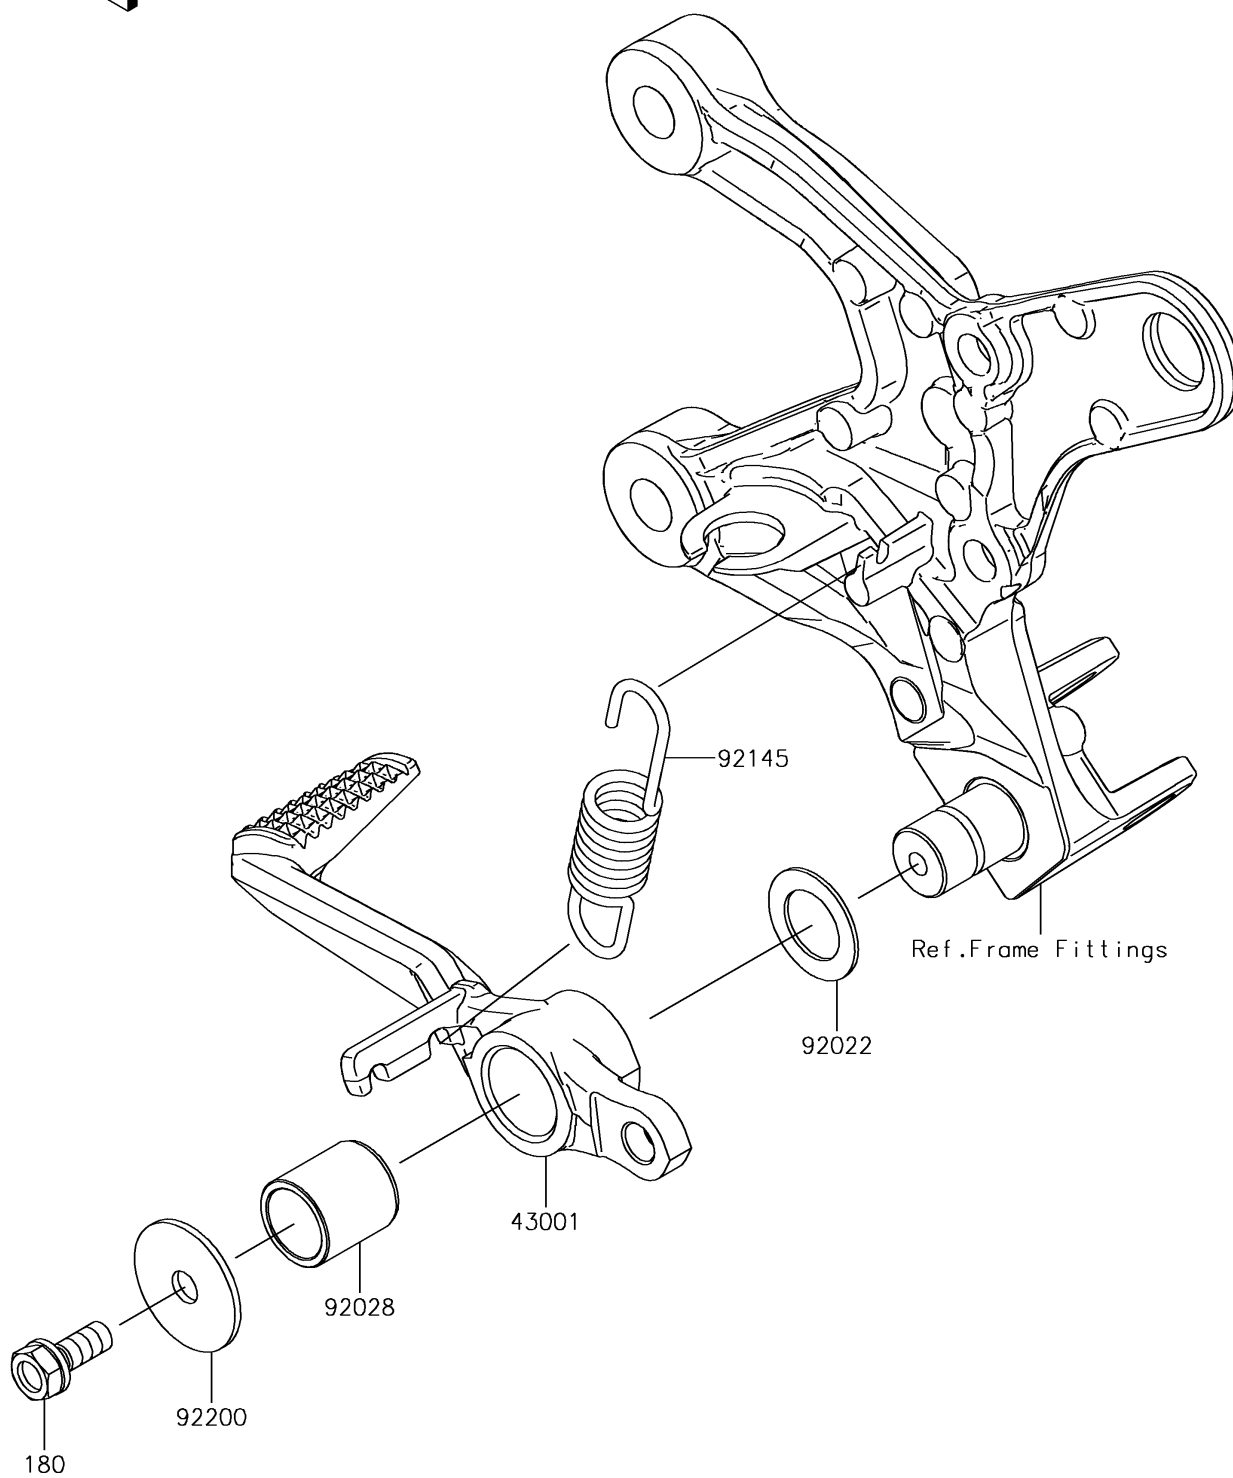

2018 Z900RS PARTS DIAGRAM

Brake Pedal/Torque Link

F2260

2018 Z900RS PARTS LIST

Brake Pedal/Torque Link

ITEM NAME	PART NUMBER	QUANTITY
BOLT-UPSET-WS,6X16 (Ref # 180)	180BA0616	1
LEVER-BRAKE (Ref # 43001)	43001-0760	1
WASHER,15.3X24X1 (Ref # 92022)	92022-326	1
BUSHING,BRAKE PEDAL (Ref # 92028)	92028-1282	1
SPRING,BRAKE PEDAL RETURN (Ref # 92145)	92145-0100	1
WASHER,7X28X1.6 (Ref # 92200)	92200-0279	1