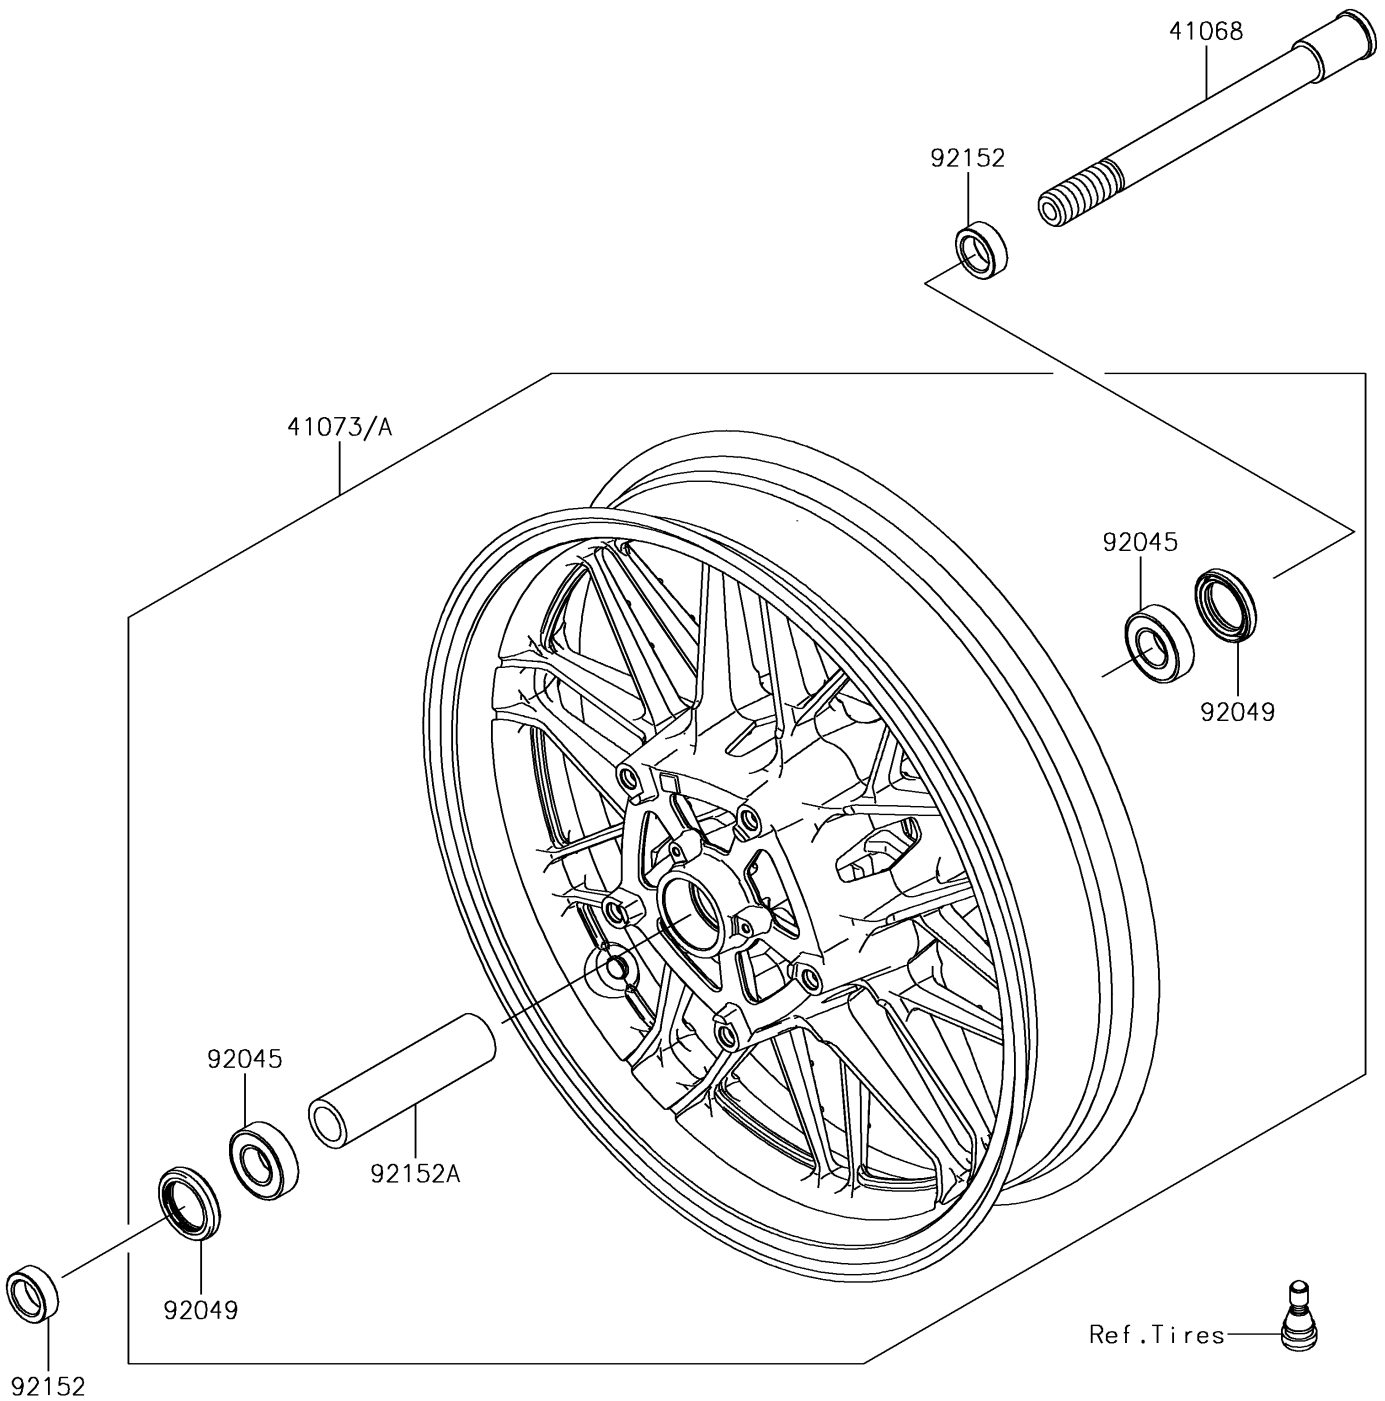

## 2018 Z900RS PARTS DIAGRAM

Front Wheel

F2230

## 2018 Z900RS PARTS LIST

Front Wheel

ITEM NAME	PART NUMBER	QUANTITY
AXLE,FR,20X199 (Ref # 41068)	41068-0618	1
WHEEL-ASSY,FR,G.BLACK (Ref # 41073A)	41073-0722-60P	1
BEARING-BALL,20X42X12 (Ref # 92045)	92045-0820	1
SEAL-OIL,BJN30427-C3 (Ref # 92049)	92049-1057	1
COLLAR,20X30X10.5 (Ref # 92152)	92152-2420	1
COLLAR,20.2X29X115 (Ref # 92152A)	92152-2478	1