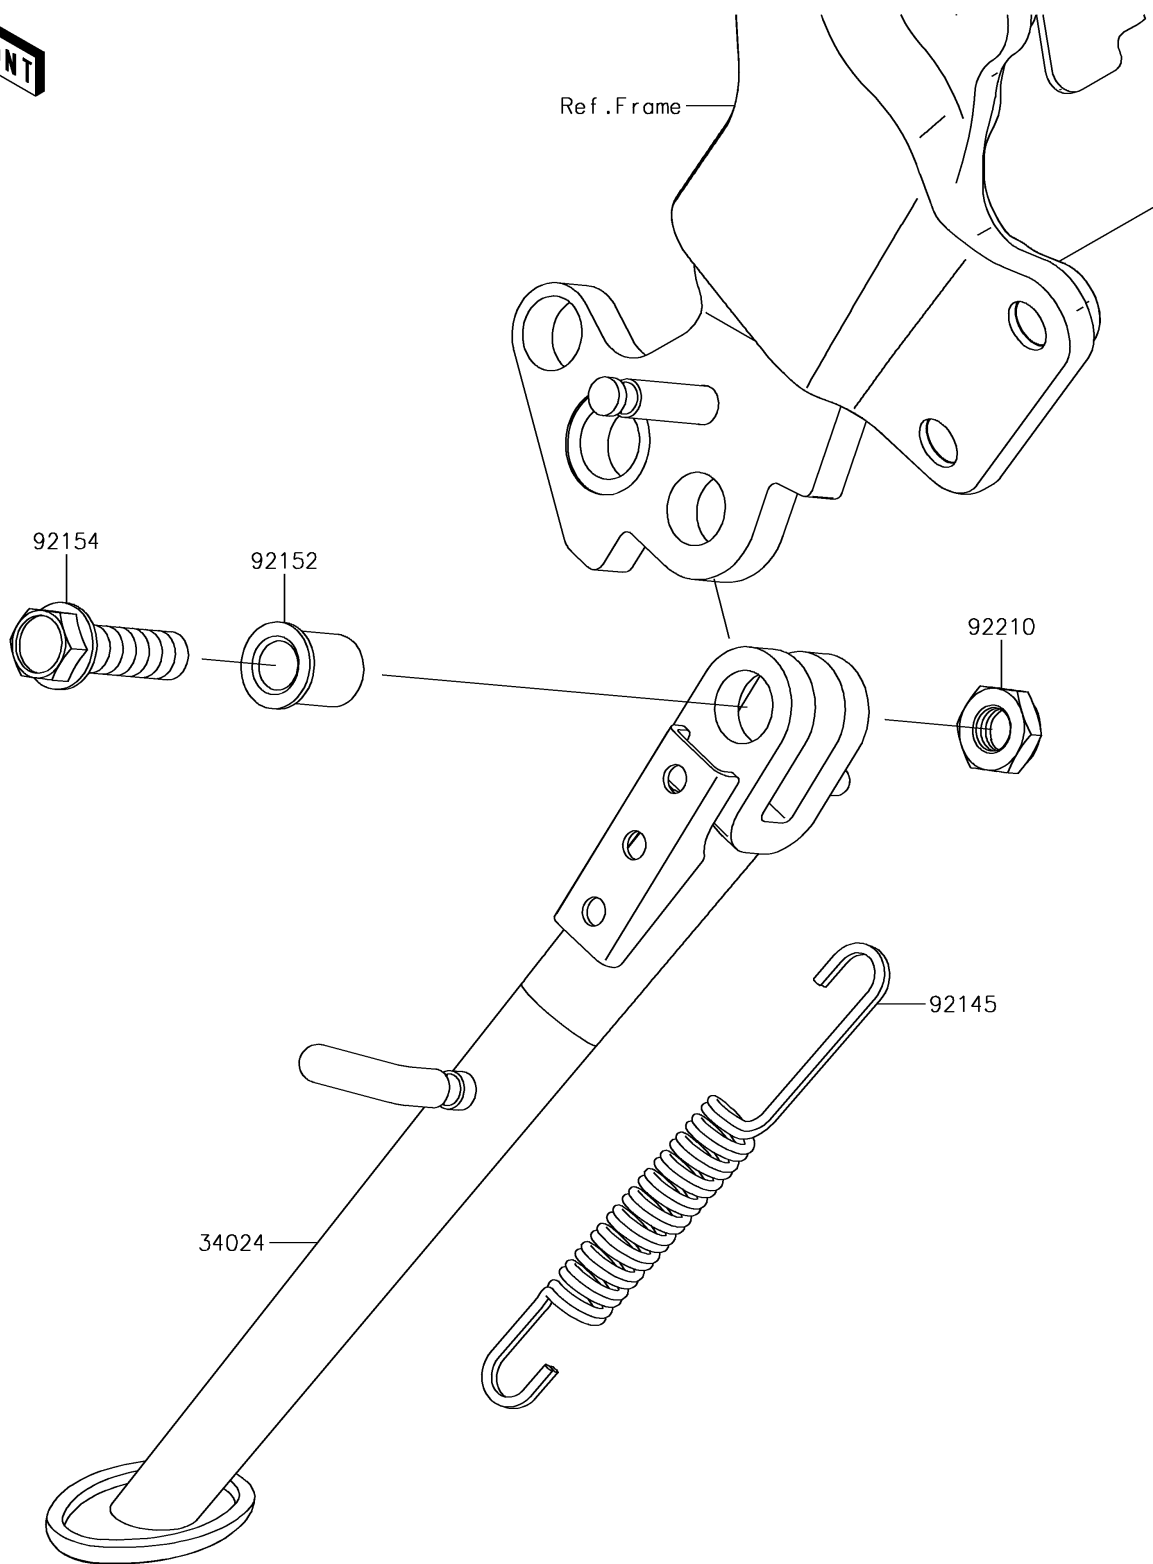

2018 Z900RS PARTS DIAGRAM

Stand(s)

F2190

2018 Z900RS PARTS LIST

Stand(s)

ITEM NAME	PART NUMBER	QUANTITY
STAND-SIDE,F.S.BLACK (Ref # 34024)	34024-0151-18R	1
SPRING,SIDE STAND (Ref # 92145)	92145-0562	1
COLLAR,10.2X15X20.1 (Ref # 92152)	92152-1828	1
BOLT,FLANGED,10X37 (Ref # 92154)	92154-2848	1
NUT,LOCK,10MM (Ref # 92210)	92210-1184	1