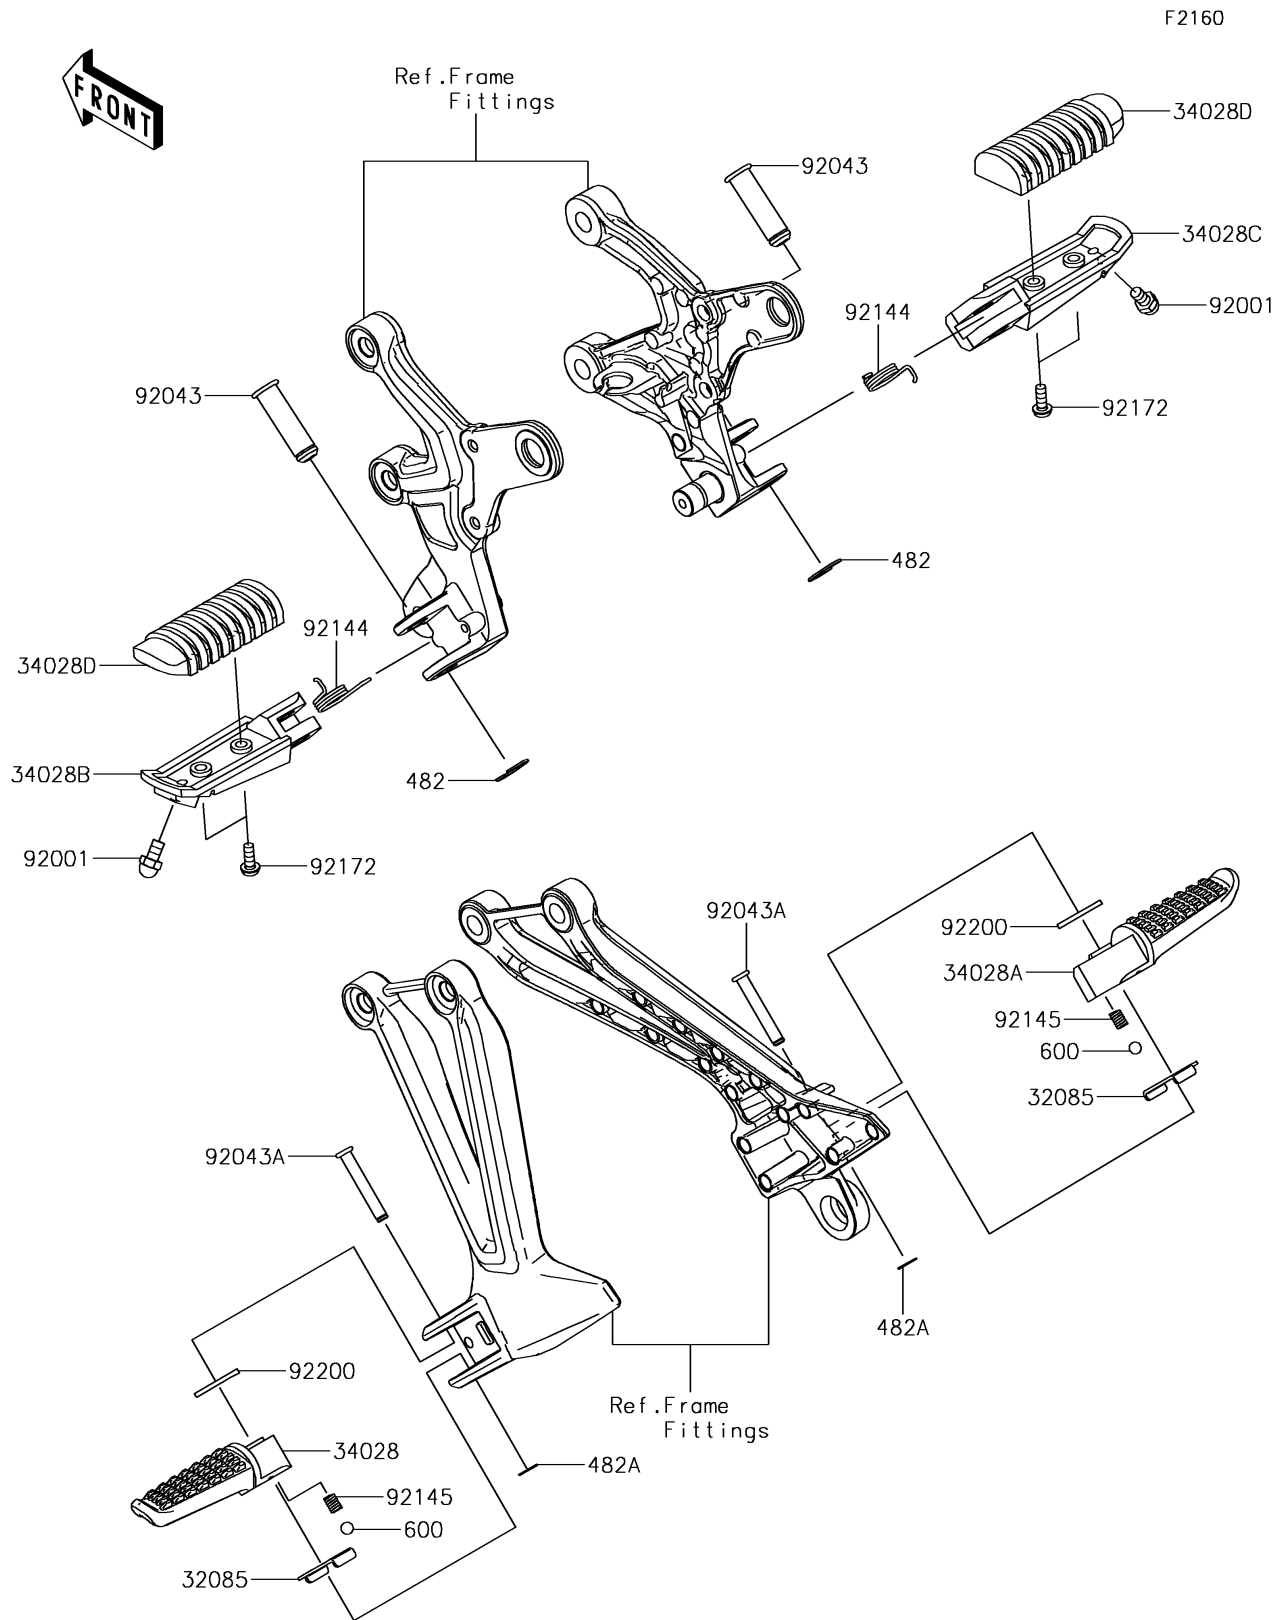

2018 Z900RS PARTS DIAGRAM

Footrests

2018 Z900RS PARTS LIST

Footrests

ITEM NAME	PART NUMBER	QUANTITY
STOPPER,REAR STEP (Ref # 32085)	32085-0047	1
STEP,RR,LH (Ref # 34028)	34028-0004	1
STEP,RR,RH (Ref # 34028A)	34028-0005	1
STEP,FR,LH (Ref # 34028B)	34028-0352	1
STEP,FR,RH (Ref # 34028C)	34028-0353	1
STEP,RUBBER (Ref # 34028D)	34028-1430	1
CIRCLIP-TYPE-E,10MM (Ref # 482)	482EA0100	1
CIRCLIP-TYPE-E (Ref # 482A)	482EA5000	1
BALL-STEEL,1/4 (Ref # 600)	600A0800	1
BOLT,BANK SENSOR (Ref # 92001)	92001-1905	1
PIN,12X42.5 (Ref # 92043)	92043-1594	1
PIN,6X40 (Ref # 92043A)	92043-1595	1
SPRING,STEP RETURN (Ref # 92144)	92144-1567	1
SPRING (Ref # 92145)	92145-1319	1
SCREW,5X14 (Ref # 92172)	92172-0976	1
WASHER,16X26X2.3 (Ref # 92200)	92200-0043	1