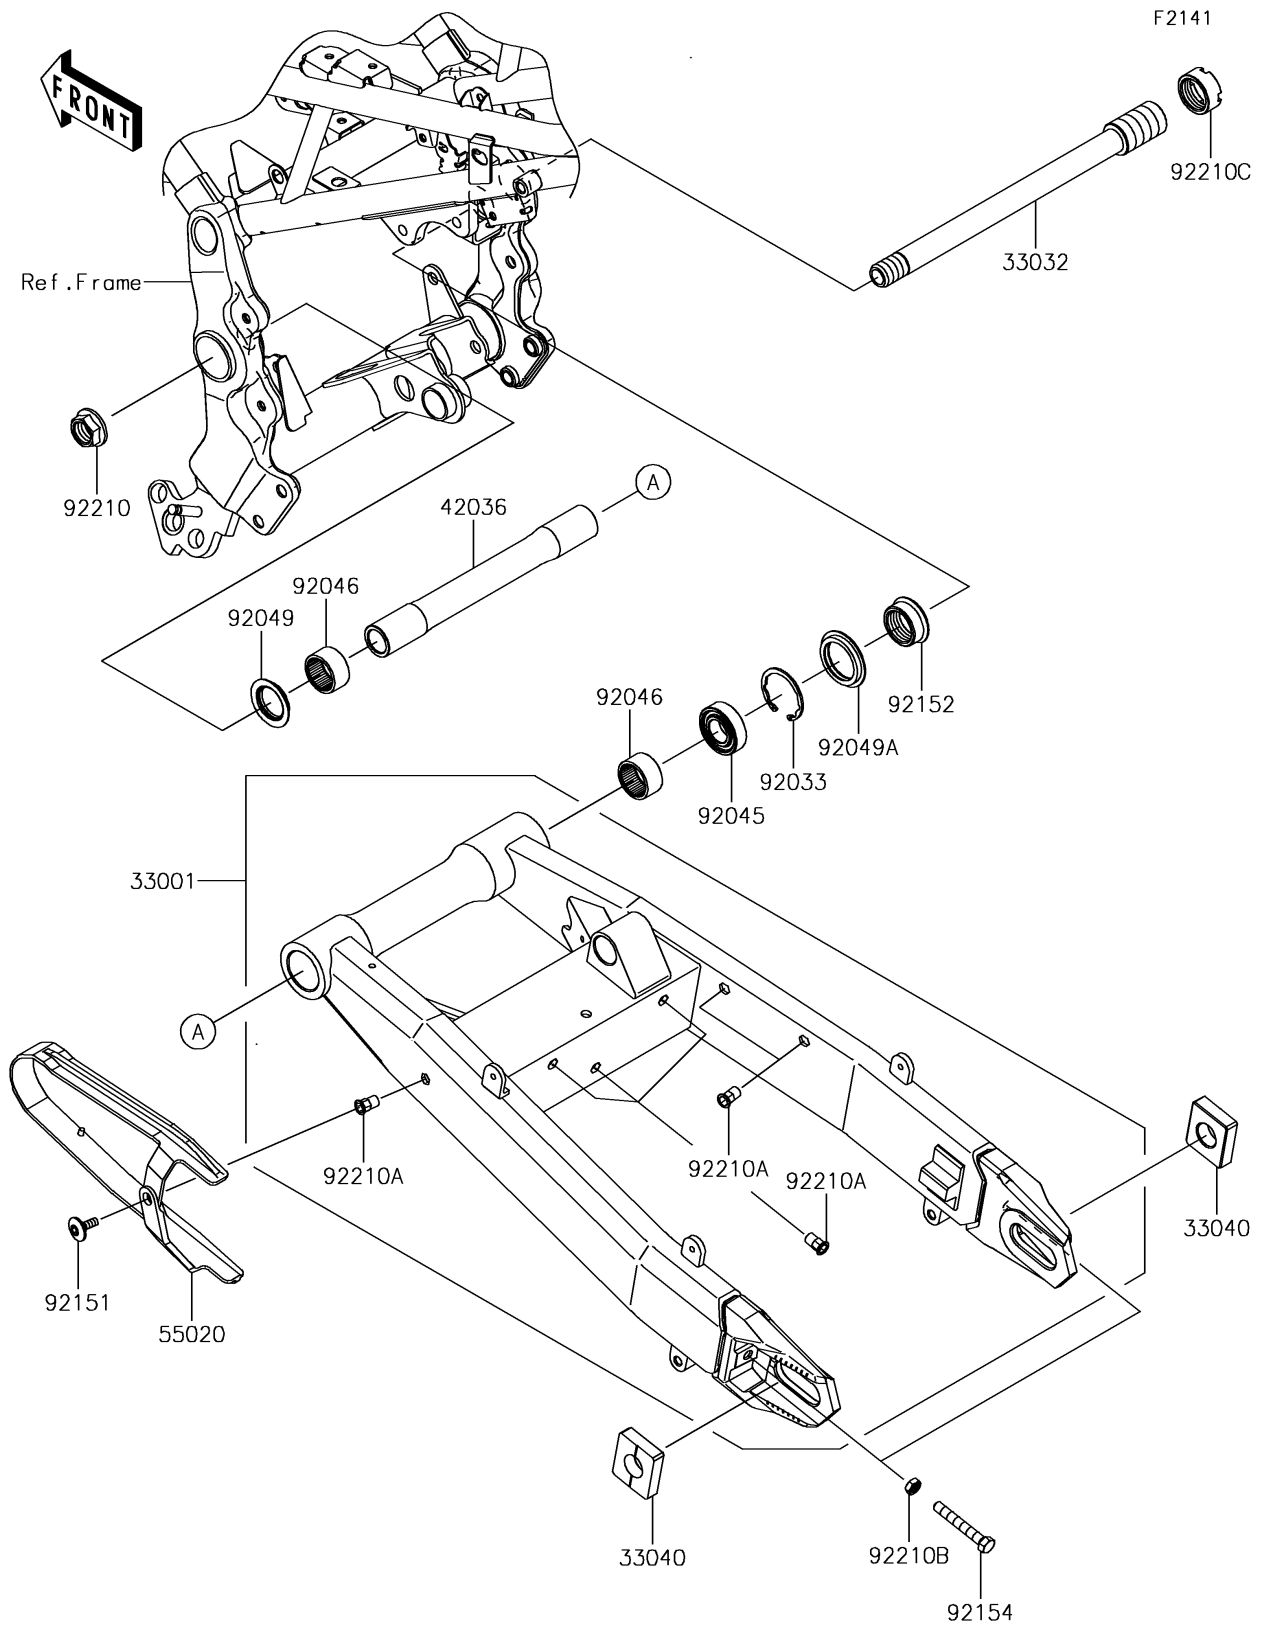

2018 Z900RS PARTS DIAGRAM

Swingarm

2018 Z900RS PARTS LIST

Swingarm

ITEM NAME	PART NUMBER	QUANTITY
ARM-COMP-SWING,BLACK (Ref # 33001)	33001-0699-10	1
SHAFT-SWING ARM,20X269 (Ref # 33032)	33032-0055	1
ADJUSTER-CHAIN (Ref # 33040)	33040-1109	1
SLEEVE,20.1X28X236.5 (Ref # 42036)	42036-0815	1
GUARD,CHAIN (Ref # 55020)	55020-2184	1
RING-SNAP,42MM (Ref # 92033)	92033-1041	1
BEARING-BALL,6004UL11 (Ref # 92045)	92045-0017	1
BEARING-NEEDLE,7E-HVS 28X34X17 (Ref # 92046)	92046-0008	1
SEAL-OIL,28X34X5.7 (Ref # 92049)	92049-1181	1
SEAL-OIL,MHA 35 42 5.7F (Ref # 92049A)	92049-1380	1
BOLT,SOCKET,6X18 (Ref # 92151)	92151-1149	1
COLLAR,28X35X15 (Ref # 92152)	92152-2379	1
BOLT-SMALL,8X55 (Ref # 92154)	92154-1962	1
NUT,FLANGED,20MM (Ref # 92210)	92210-0320	1
NUT,POP,6MM,L=16.5 (Ref # 92210A)	92210-0324	1
NUT-HEX-SMALL,8MM (Ref # 92210B)	92210-1459	1
NUT,28MM (Ref # 92210C)	92210-1575	1