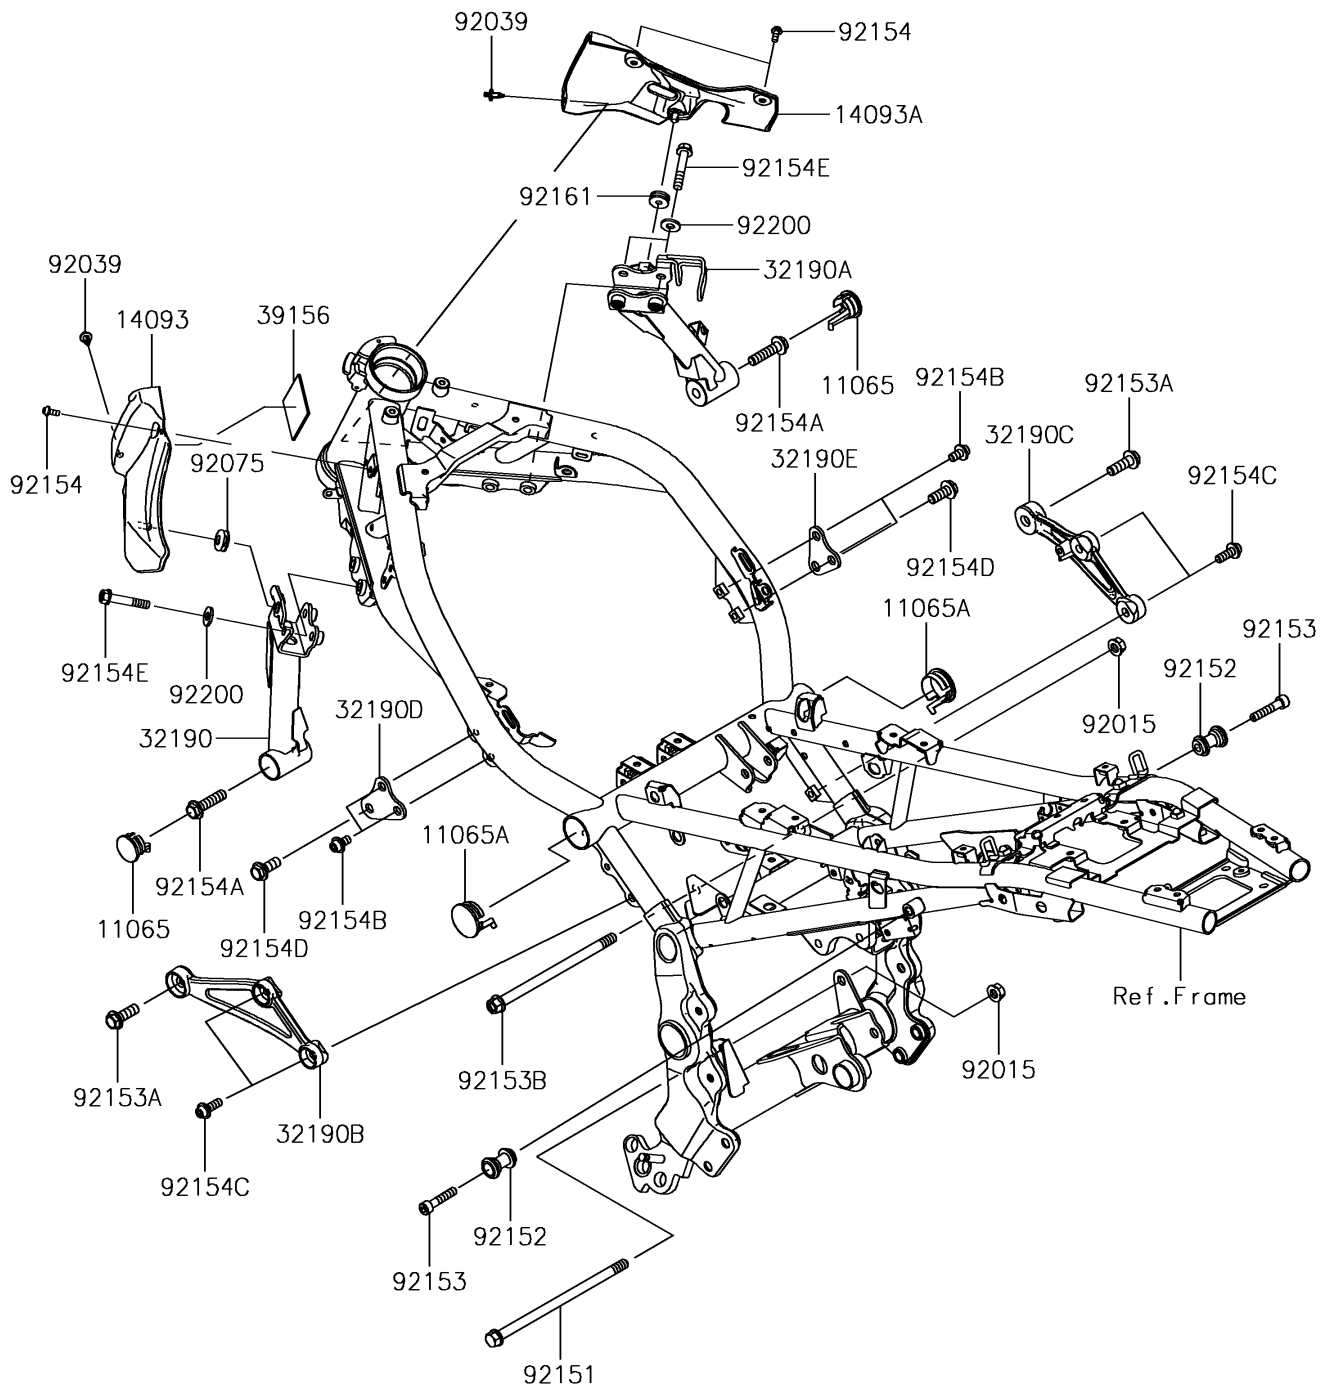

2018 Z900RS PARTS DIAGRAM

Engine Mount

F2122

2018 Z900RS PARTS LIST

Engine Mount

ITEM NAME	PART NUMBER	QUANTITY
CAP,27.4MM (Ref # 11065)	11065-0987	1
CAP,35.1MM (Ref # 11065A)	11065-0988	1
COVER,FRAME,LH (Ref # 14093)	14093-0620	1
COVER,FRAME,RH (Ref # 14093A)	14093-0621	1
BRACKET-ENGINE,LH,BLACK (Ref # 32190)	32190-0744-10	1
BRACKET-ENGINE,RH,BLACK (Ref # 32190A)	32190-0745-10	1
BRACKET-ENGINE,CYL.,LH,F.S.BLK (Ref # 32190B)	32190-0757-18R	1
BRACKET-ENGINE,CYL.,RH,F.S.BLK (Ref # 32190C)	32190-0758-18R	1
BRACKET-ENGINE,HEAD,LH,BLACK (Ref # 32190D)	32190-0759-10	1
BRACKET-ENGINE,HEAD,RH,BLACK (Ref # 32190E)	32190-0760-10	1
PAD,50X50X2 (Ref # 39156)	39156-2235	1
NUT,FLANGED,10MM (Ref # 92015)	92015-1180	1
RIVET (Ref # 92039)	92039-0068	1
DAMPER (Ref # 92075)	92075-1067	1
BOLT,FLANGED,10X190 (Ref # 92151)	92151-1915	1
COLLAR (Ref # 92152)	92152-2403	1
BOLT,SOCKET,8X40 (Ref # 92153)	92153-0517	1
BOLT,FLANGED,10X30 (Ref # 92153A)	92153-0801	1
BOLT,FLANGED,10X170 (Ref # 92153B)	92153-1428	1
BOLT,SOCKET,5X12 (Ref # 92154)	92154-0917	1
BOLT,FLANGED,10X40 (Ref # 92154A)	92154-2743	1
BOLT,SOCKET,8X14 (Ref # 92154B)	92154-2745	1
BOLT,SOCKET,8X22 (Ref # 92154C)	92154-2746	1
BOLT,FLANGED,10X25 (Ref # 92154D)	92154-2747	1
BOLT,FLANGED,8X45 (Ref # 92154E)	92154-3733	1
DAMPER,6X20X7.5 (Ref # 92161)	92161-1991	1
WASHER,8.5X18X2.3 (Ref # 92200)	92200-1213	1