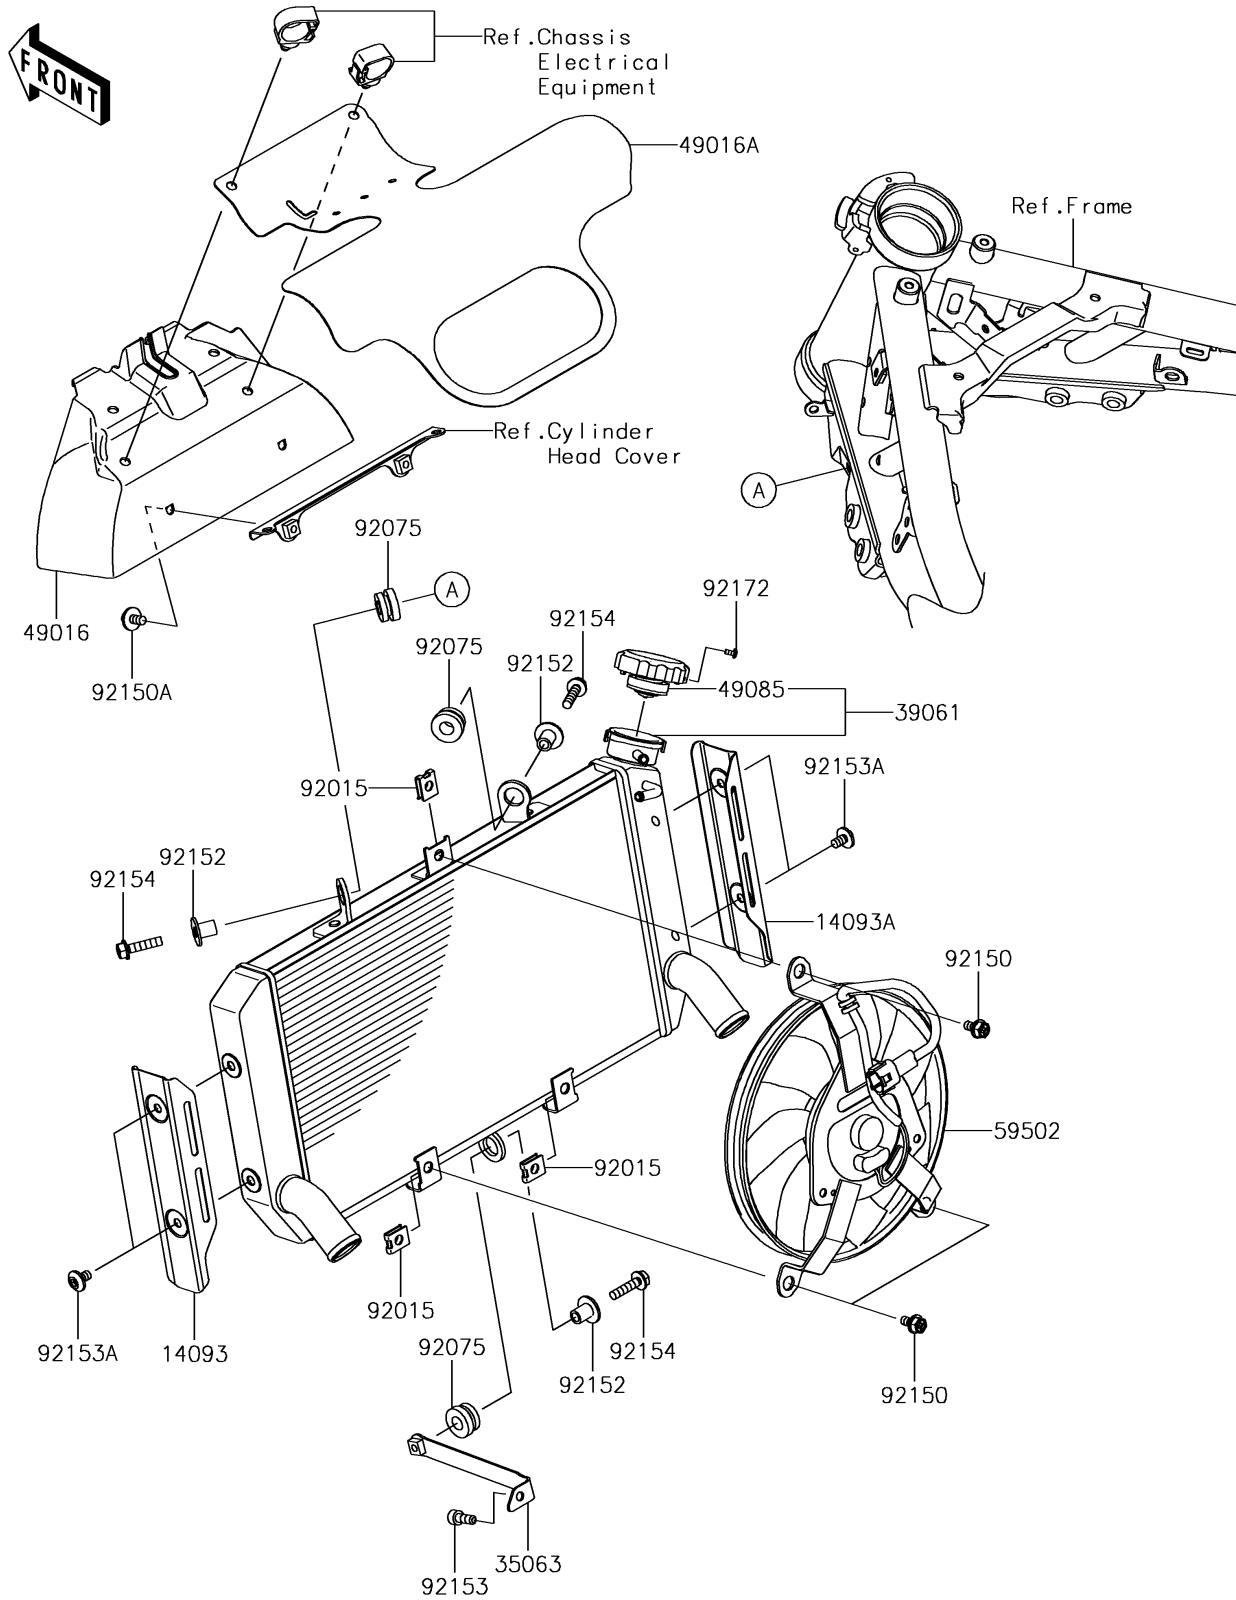

2018 Z900RS PARTS DIAGRAM

Radiator

E3032

2018 Z900RS PARTS LIST

Radiator

ITEM NAME	PART NUMBER	QUANTITY
COVER,RADIATOR,LH,SILVER (Ref # 14093)	14093-0647-28Z	1
COVER,RADIATOR,RH,SILVER (Ref # 14093A)	14093-0648-28Z	1
STAY (Ref # 35063)	35063-1395	1
RADIATOR-ASSY (Ref # 39061)	39061-0749	1
COVER-SEAL,HEAT (Ref # 49016)	49016-0647	1
COVER-SEAL,HEAT (Ref # 49016A)	49016-0648	1
CAP-ASSY-PRESSURE (Ref # 49085)	49085-1075	1
FAN-ASSY (Ref # 59502)	59502-0618	1
NUT (Ref # 92015)	92015-1487	1
DAMPER,RUBBER (Ref # 92075)	92075-1123	1
BOLT,6X12 (Ref # 92150)	92150-1186	1
BOLT,6X12 (Ref # 92150A)	92150-1891	1
COLLAR (Ref # 92152)	92152-0667	1
BOLT,SOCKET,6X16 (Ref # 92153)	92153-1344	1
BOLT,SOCKET,6X10 (Ref # 92153A)	92153-1628	1
BOLT,FLANGED,6X25 (Ref # 92154)	92154-2846	1
SCREW,TAPPING,3X6 (Ref # 92172)	92172-1225	1