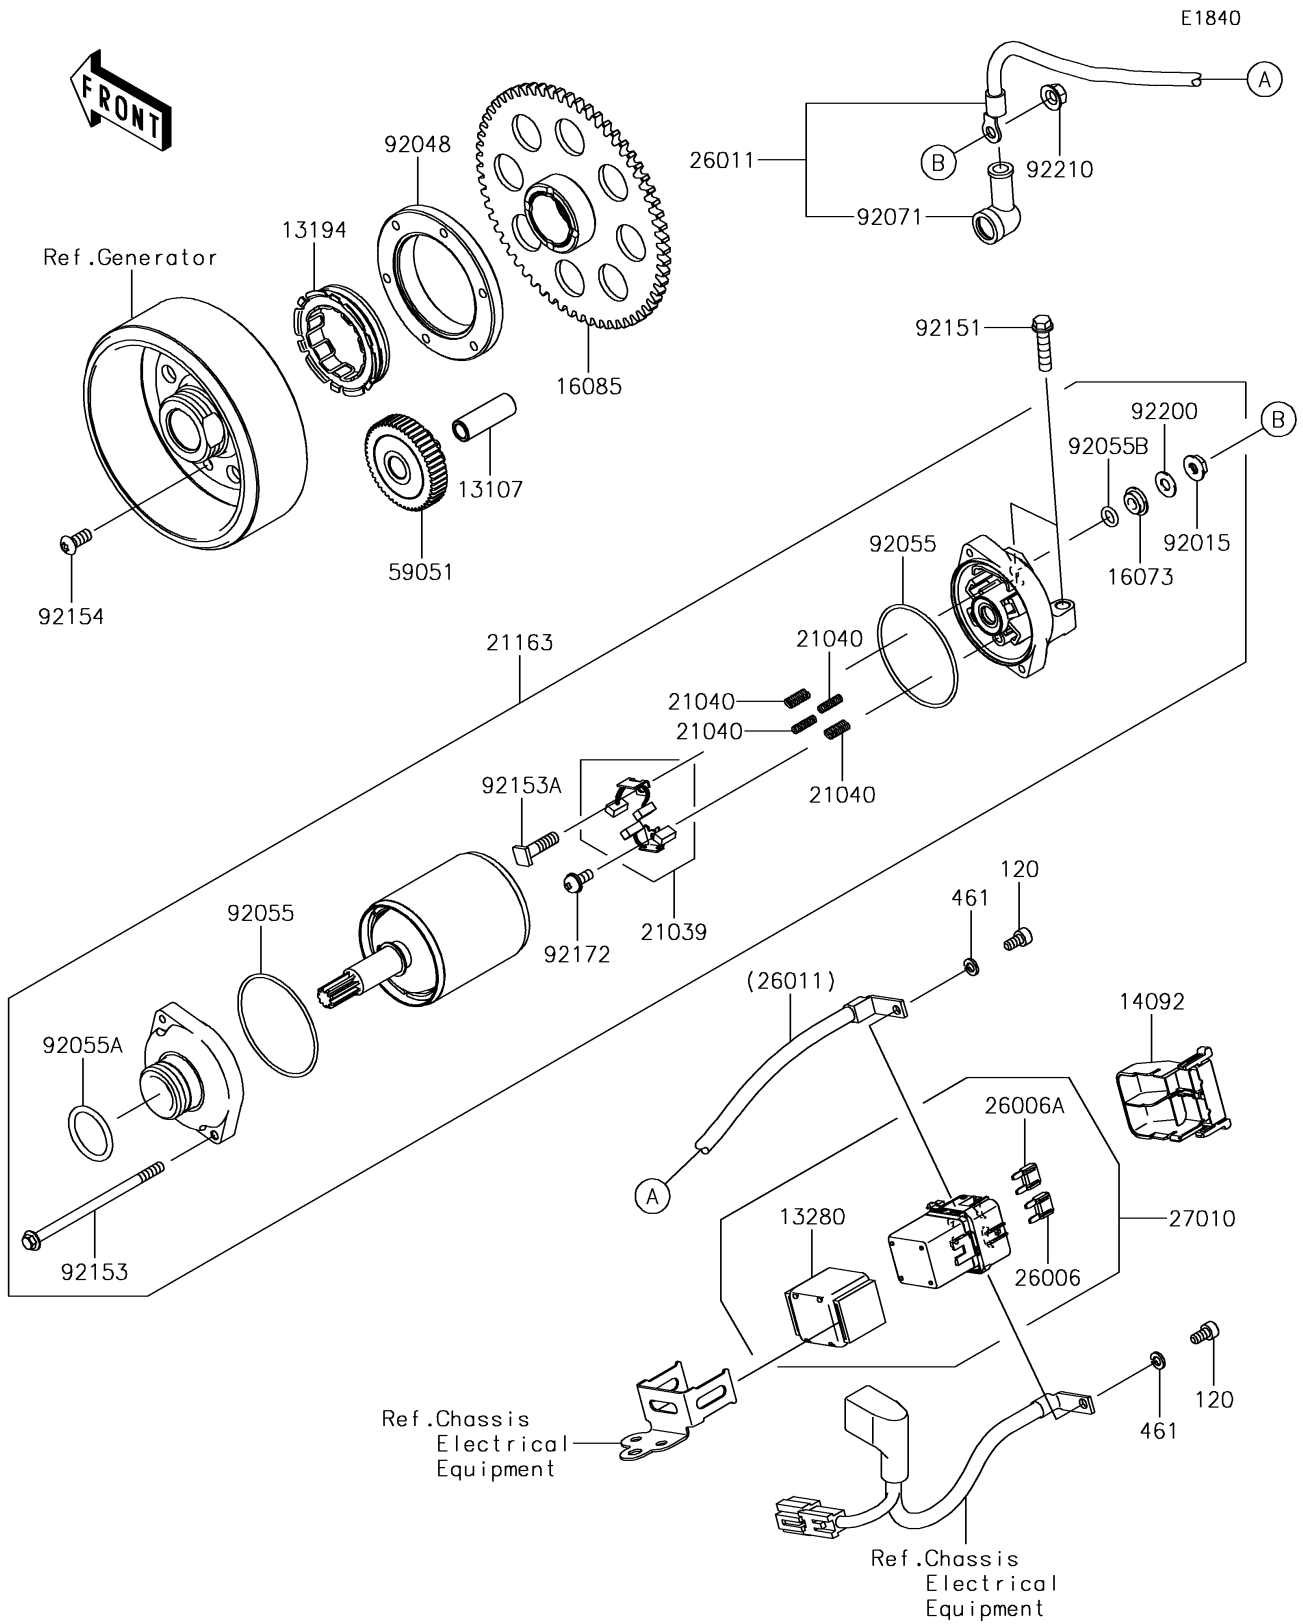

## 2018 Z900RS PARTS DIAGRAM

Starter Motor

## 2018 Z900RS PARTS LIST

Starter Motor

ITEM NAME	PART NUMBER	QUANTITY
BOLT-SOCKET,5X10 (Ref # 120)	120CB0510	1
SHAFT,IDLER GEAR (Ref # 13107)	13107-1377	1
CLUTCH-ONEWAY (Ref # 13194)	13194-1096	1
HOLDER,MAGNETIC SWITCH (Ref # 13280)	13280-0814	1
COVER (Ref # 14092)	14092-0109	1
INSULATOR (Ref # 16073)	16073-0053	1
GEAR,CLUTCH ONEWAY (Ref # 16085)	16085-0609	1
BRUSH,CARBON (Ref # 21039)	21039-0004	1
SPRING-BRUSH (Ref # 21040)	21040-0003	1
STARTER-ELECTRIC (Ref # 21163)	21163-0770	1
FUSE,MINI BLADE,15A,BLUE (Ref # 26006)	26006-0001	1
FUSE,MINI BLADE,30A,GREEN (Ref # 26006A)	26006-1080	1
WIRE-LEAD (Ref # 26011)	26011-0986	1
SWITCH (Ref # 27010)	27010-0770	1
WASHER-SPRING,5MM (Ref # 461)	461DB0500	1
GEAR-SPUR,IDLER (Ref # 59051)	59051-0762	1
NUT,STARTER MOTOR (Ref # 92015)	92015-1476	1
RACE (Ref # 92048)	92048-0018	1
RING-O (Ref # 92055)	92055-0136	1
RING-O (Ref # 92055A)	92055-1276	1
RING-O,4.5X2.0 (Ref # 92055B)	92055-1370	1
GROMMET (Ref # 92071)	92071-0024	1
BOLT,FLANGED-SMALL,6X25 (Ref # 92151)	92151-1930	1
BOLT (Ref # 92153)	92153-1850	1
BOLT (Ref # 92153A)	92153-1866	1
BOLT,TORX,6X14 (Ref # 92154)	92154-2448	1
SCREW (Ref # 92172)	92172-0334	1
WASHER (Ref # 92200)	92200-0386	1
NUT,6MM (Ref # 92210)	92210-0188	1