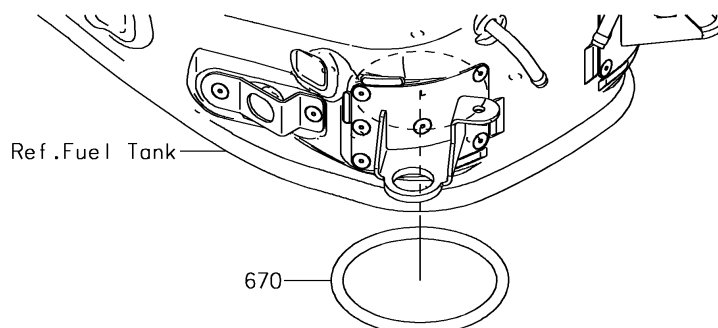

2018 Z900RS PARTS DIAGRAM

Fuel Pump

E1520

2018 Z900RS PARTS LIST

Fuel Pump

ITEM NAME	PART NUMBER	QUANTITY
PUMP-FUEL (Ref # 49040)	49040-0762	1
TUBE-ASSY,FUEL (Ref # 51044)	51044-0863	1
O RING (Ref # 670)	670E5075	1
BOLT,FLANGED,6X12 (Ref # 92154)	92154-1848	1
KIT,FUEL FILTER (Ref # 99999)	99999-0522	1