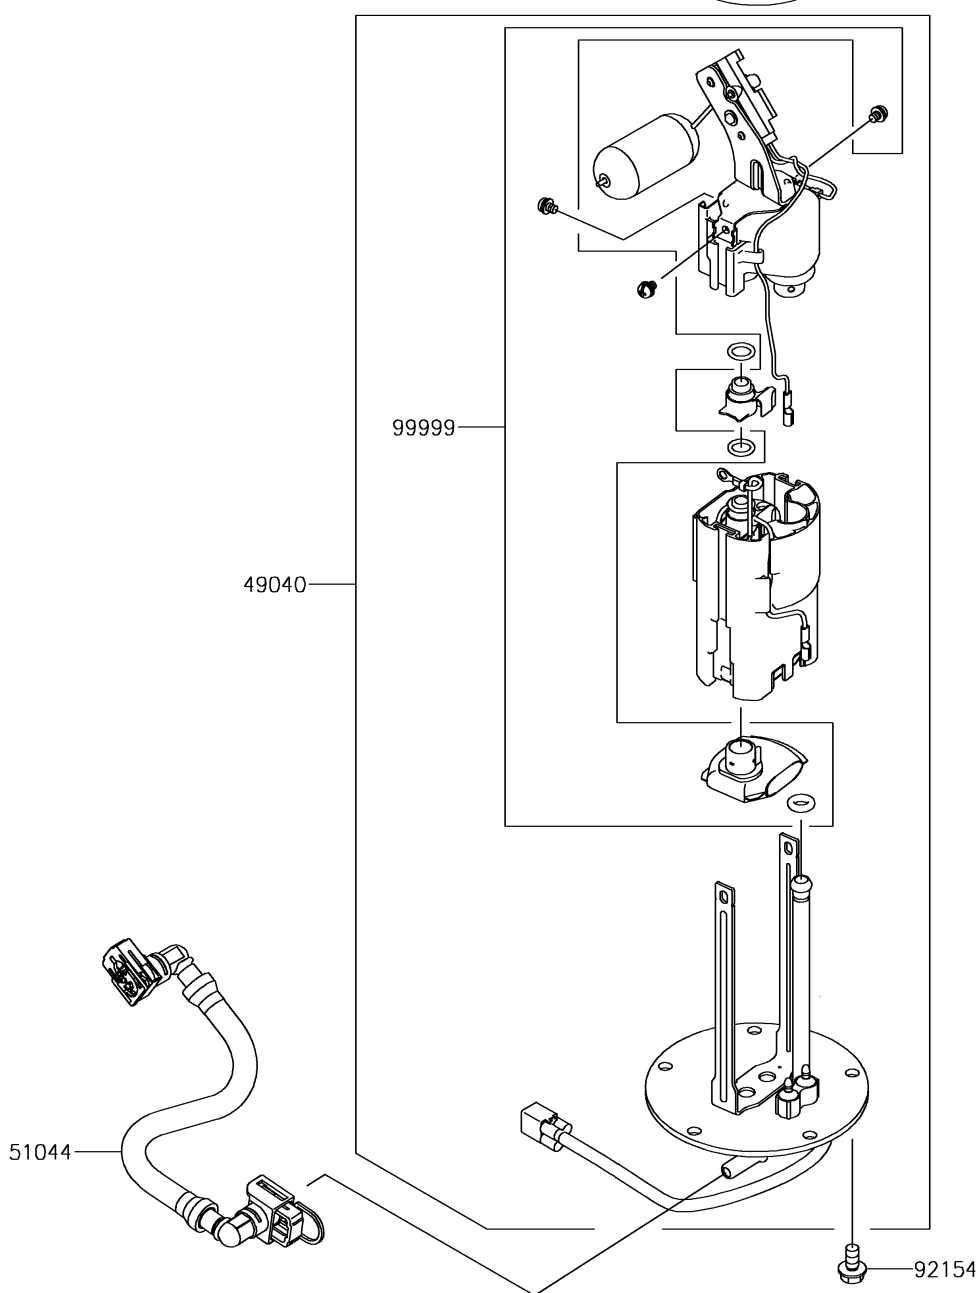

2018 Z900RS PARTS DIAGRAM

Fuel Pump

E1520

2018 Z900RS PARTS LIST

Fuel Pump

ITEM NAME	PART NUMBER	QUANTITY
PUMP-FUEL (Ref # 49040)	49040-0762	1
TUBE-ASSY,FUEL (Ref # 51044)	51044-0863	1
O RING (Ref # 670)	670E5075	1
BOLT,FLANGED,6X12 (Ref # 92154)	92154-1848	1
KIT,FUEL FILTER (Ref # 99999)	99999-0522	1