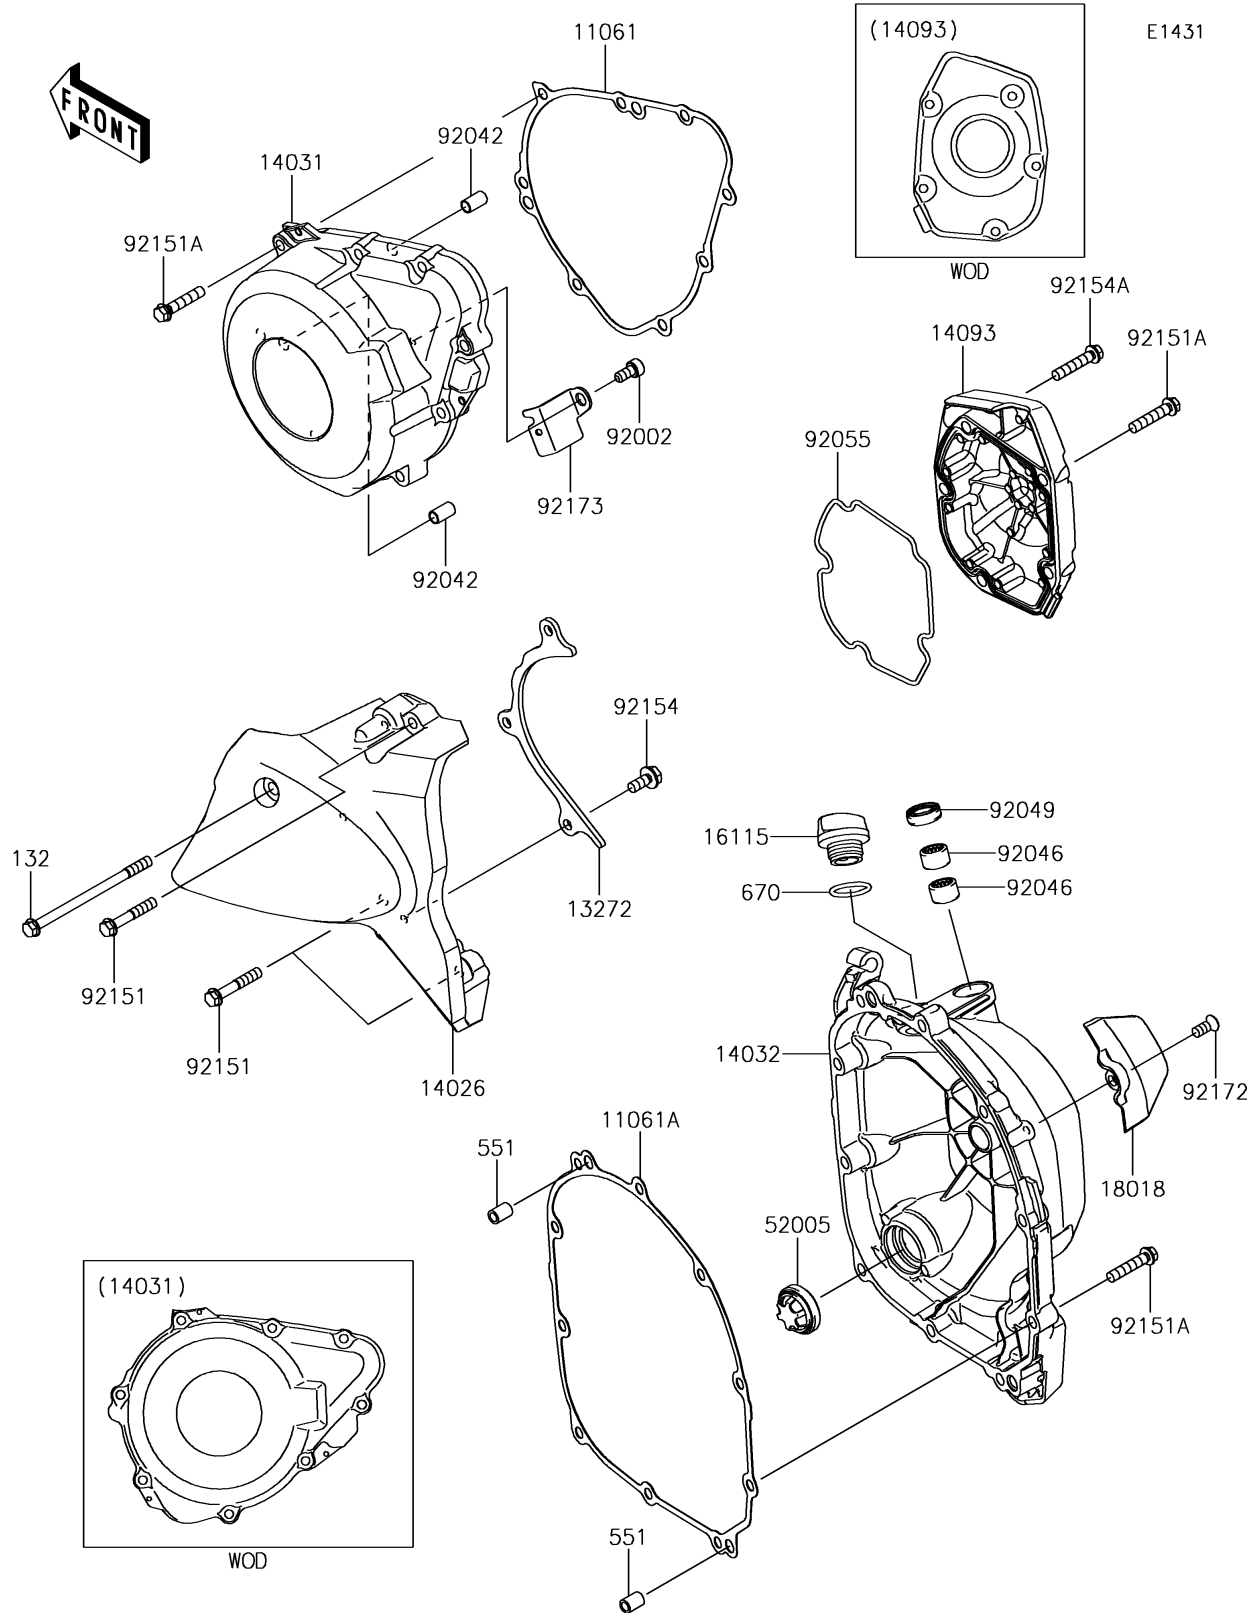

2018 Z900RS PARTS DIAGRAM

Engine Cover(s)

2018 Z900RS PARTS LIST

Engine Cover(s)

ITEM NAME	PART NUMBER	QUANTITY
GASKET,GENERATOR COVER (Ref # 11061)	11061-0403	1
GASKET,CLUTCH COVER (Ref # 11061A)	11061-0404	1
BOLT-FLANGED-SMALL,6X95 (Ref # 132)	132BC0695	1
PLATE (Ref # 13272)	13272-2349	1
COVER-CHAIN (Ref # 14026)	14026-0138	1
COVER-GENERATOR (Ref # 14031)	14031-0617	1
COVER-CLUTCH (Ref # 14032)	14032-0640	1
COVER,PULSER (Ref # 14093)	14093-0624	1
CAP-OIL FILLER (Ref # 16115)	16115-1053	1
PLATE-HEAT GUARD (Ref # 18018)	18018-0605	1
GAUGE (Ref # 52005)	52005-1120	1
PIN-DOWEL,8X14 (Ref # 551)	551A0814	1
O RING,20MM (Ref # 670)	670B2020	1
BOLT,SOCKET,6X12 (Ref # 92002)	92002-1796	1
PIN,DOWEL,6.3X8X14 (Ref # 92042)	92042-007	1
BEARING-NEEDLE,HK1210FM (Ref # 92046)	92046-0034	1
SEAL-OIL,CLUTCH RELEASE (Ref # 92049)	92049-1475	1
RING-O,PULSER COVER (Ref # 92055)	92055-0199	1
BOLT,6X35 (Ref # 92151)	92151-1135	1
BOLT,6X30 (Ref # 92151A)	92151-1873	1
BOLT,FLANGED,6X14 (Ref # 92154)	92154-0482	1
BOLT,6X30 (Ref # 92154A)	92154-2652	1
SCREW,TORX,6X14 (Ref # 92172)	92172-0901	1
CLAMP (Ref # 92173)	92173-1321	1