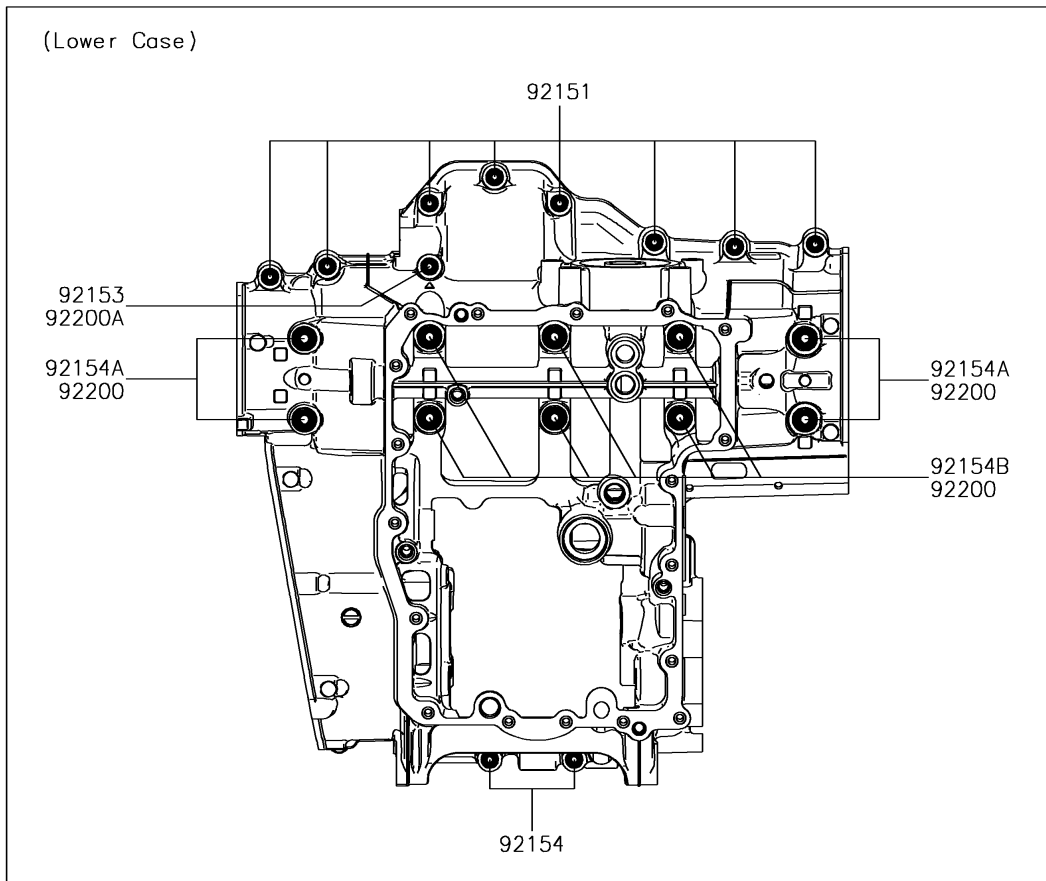

## 2018 Z900RS PARTS DIAGRAM

Crankcase Bolt Pattern

E1412

## 2018 Z900RS PARTS LIST

Crankcase Bolt Pattern

ITEM NAME	PART NUMBER	QUANTITY
BOLT,FLANGED,7X85 (Ref # 92150)	92150-1251	1
BOLT,8X70 (Ref # 92150A)	92150-1483	1
BOLT,6X40 (Ref # 92150B)	92150-1794	1
BOLT,FLANGED,7X45 (Ref # 92151)	92151-1539	1
BOLT,FLANGED,7X60 (Ref # 92153)	92153-1045	1
BOLT,FLANGED,6X68 (Ref # 92153A)	92153-1637	1
BOLT,FLANGED,7X50 (Ref # 92154)	92154-0372	1
BOLT,FLANGED,9X100 (Ref # 92154A)	92154-2639	1
BOLT,FLANGED,9X90 (Ref # 92154B)	92154-2640	1
WASHER,9.2X19X2.3 (Ref # 92200)	92200-0115	1
WASHER (Ref # 92200A)	92200-0556	1