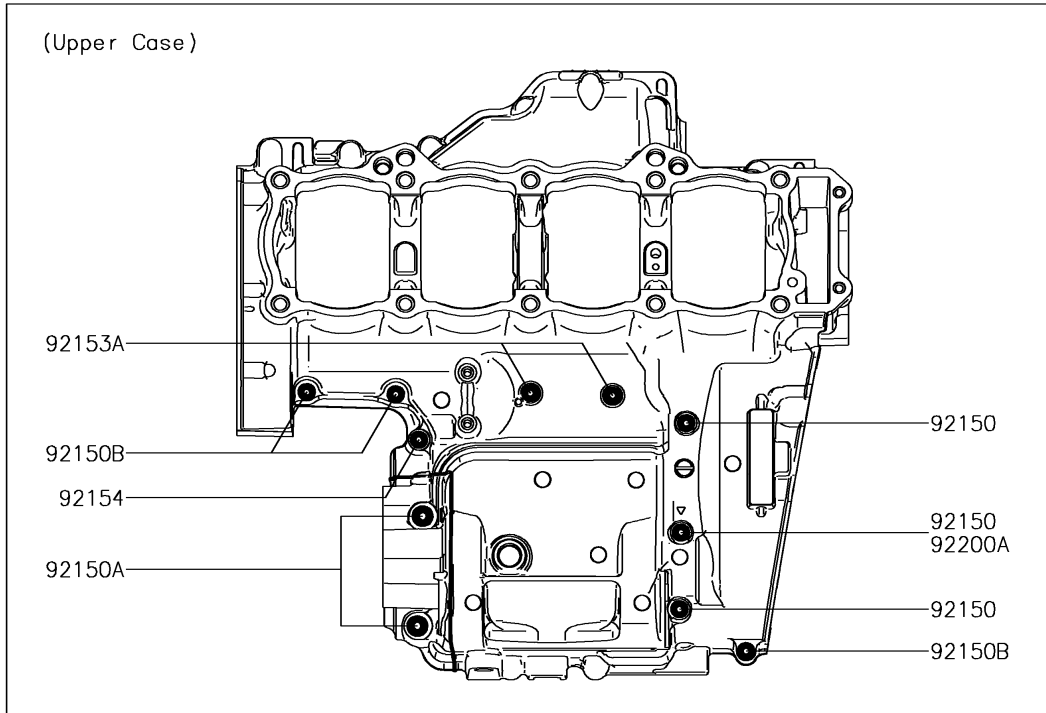

## 2018 Z900RS PARTS DIAGRAM

Crankcase Bolt Pattern

E1412

## 2018 Z900RS PARTS LIST

Crankcase Bolt Pattern

ITEM NAME	PART NUMBER	QUANTITY
BOLT,FLANGED,7X85 (Ref # 92150)	92150-1251	1
BOLT,8X70 (Ref # 92150A)	92150-1483	1
BOLT,6X40 (Ref # 92150B)	92150-1794	1
BOLT,FLANGED,7X45 (Ref # 92151)	92151-1539	1
BOLT,FLANGED,7X60 (Ref # 92153)	92153-1045	1
BOLT,FLANGED,6X68 (Ref # 92153A)	92153-1637	1
BOLT,FLANGED,7X50 (Ref # 92154)	92154-0372	1
BOLT,FLANGED,9X100 (Ref # 92154A)	92154-2639	1
BOLT,FLANGED,9X90 (Ref # 92154B)	92154-2640	1
WASHER,9.2X19X2.3 (Ref # 92200)	92200-0115	1
WASHER (Ref # 92200A)	92200-0556	1