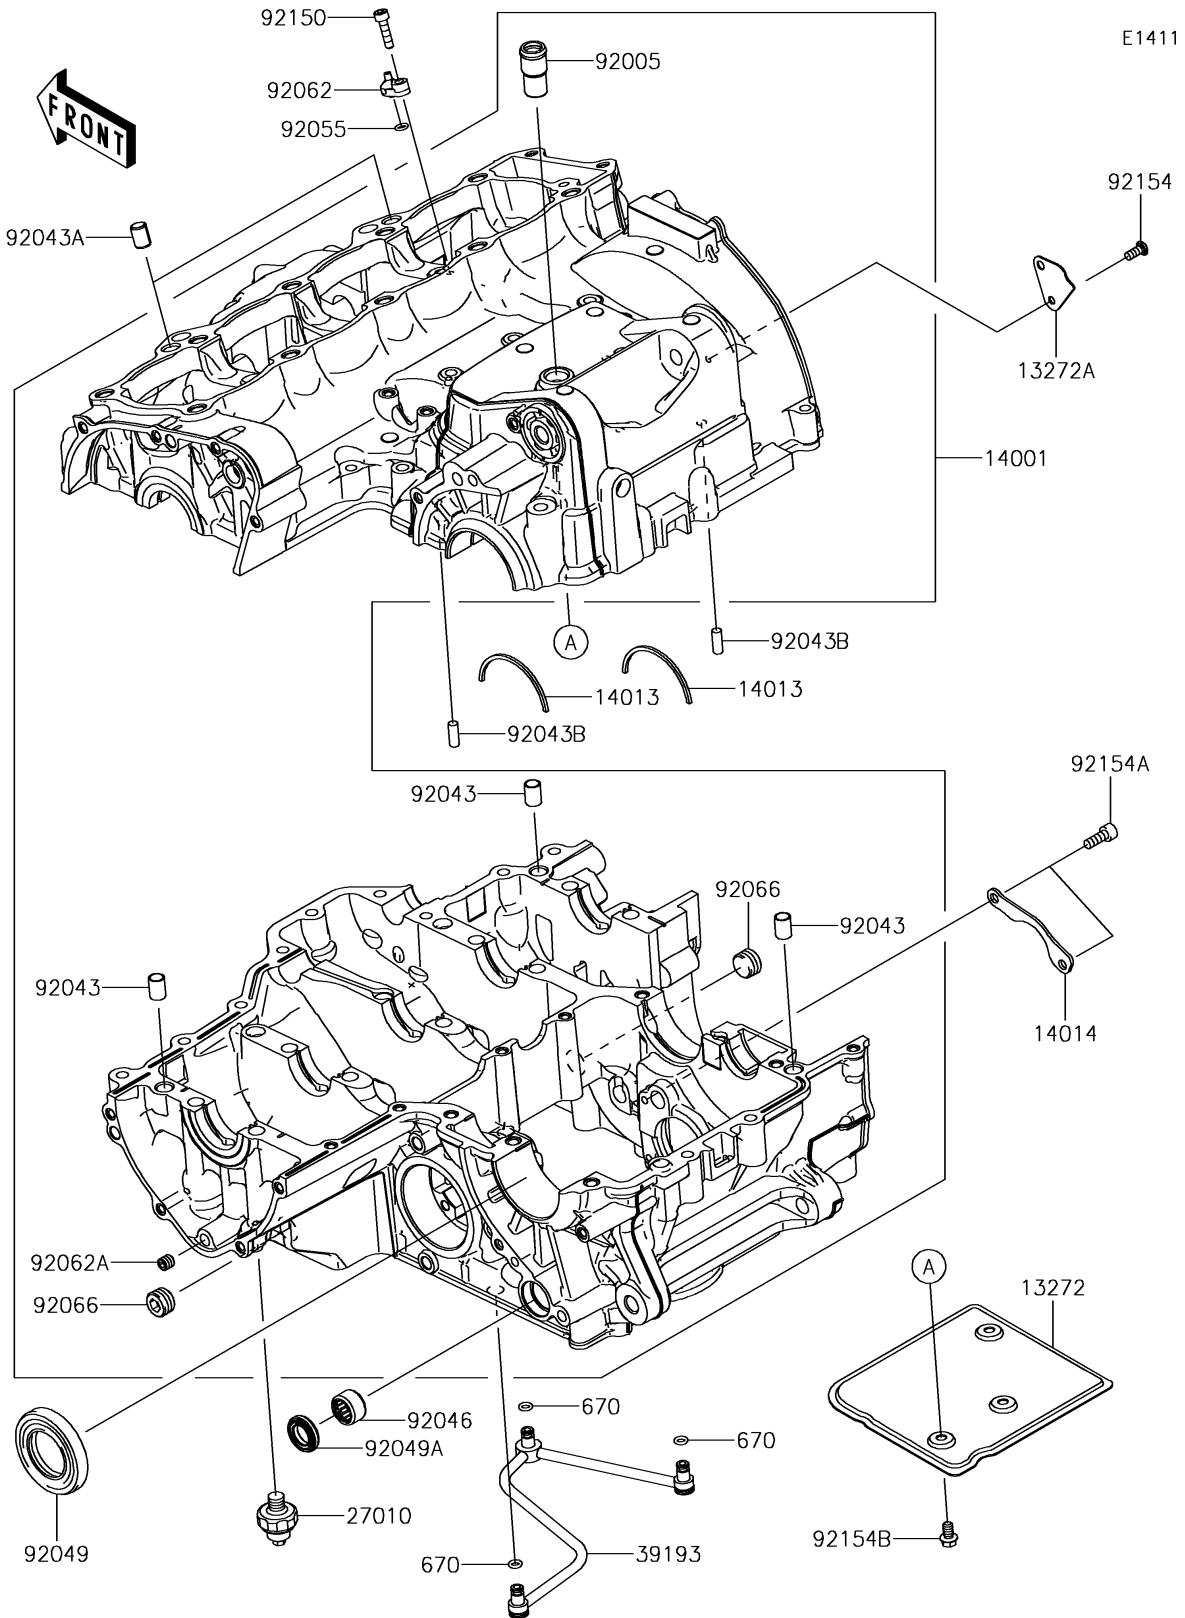

2018 Z900RS PARTS DIAGRAM

Crankcase

2018 Z900RS PARTS LIST

Crankcase

ITEM NAME	PART NUMBER	QUANTITY
PLATE,BREATHER,UPP (Ref # 13272)	13272-0698	1
PLATE,BREATHER,SIDE (Ref # 13272A)	13272-0699	1
SET-CRANKCASE (Ref # 14001)	14001-0687	1
RING-POSITION (Ref # 14013)	14013-1051	1
PLATE-POSITION (Ref # 14014)	14014-0036	1
SWITCH,OIL PRESSURE (Ref # 27010)	27010-1313	1
PIPE-OIL (Ref # 39193)	39193-0054	1
O RING (Ref # 670)	670D1505	1
FITTING,BREATHER (Ref # 92005)	92005-1238	1
PIN,DOWEL,10X14 (Ref # 92043)	92043-1037	1
PIN,8.2X10X14 (Ref # 92043A)	92043-1264	1
PIN,6X16 (Ref # 92043B)	92043-1690	1
BEARING-NEEDLE,HK1412FM (Ref # 92046)	92046-0043	1
SEAL-OIL,TC32578 (Ref # 92049)	92049-1474	1
SEAL-OIL,TC14245 (Ref # 92049A)	92049-1520	1
RING-O,5.5X1.5 (Ref # 92055)	92055-1339	1
NOZZLE,OIL JET (Ref # 92062)	92062-0040	1
NOZZLE (Ref # 92062A)	92062-0046	1
PLUG (Ref # 92066)	92066-0836	1
BOLT,SOCKET,5X20 (Ref # 92150)	92150-1019	1
BOLT,TORX,5X12 (Ref # 92154)	92154-0299	1
BOLT,SOCKET,6X16 (Ref # 92154A)	92154-0484	1
BOLT,FLANGED,6X10 (Ref # 92154B)	92154-1887	1