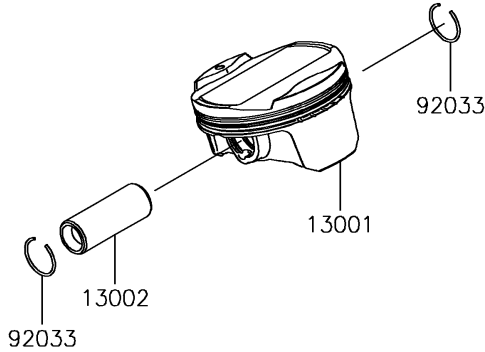

2018 Z900RS PARTS DIAGRAM

Cylinder/Piston(s)

E1120

2018 Z900RS PARTS LIST

Cylinder/Piston(s)

ITEM NAME	PART NUMBER	QUANTITY
CYLINDER-ENGINE (Ref # 11005)	11005-0686	1
GASKET,CYLINDER BASE (Ref # 11061)	11061-0402	1
PISTON-ENGINE (Ref # 13001)	13001-0788	1
PIN-PISTON (Ref # 13002)	13002-0004	1
RING-SET-PISTON (Ref # 13008)	13008-0571	1
WASHER,6.2X11X1 (Ref # 92022)	92022-304	1
RING-SNAP (Ref # 92033)	92033-1054	1
BOLT,6X10 (Ref # 92151)	92151-1344	1