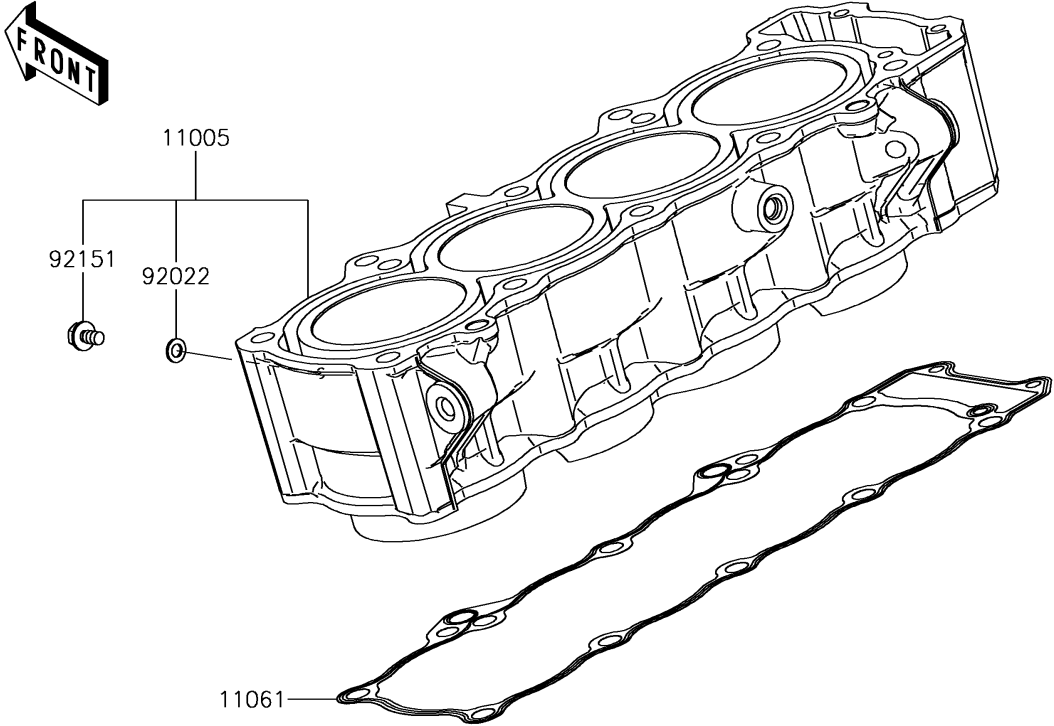

2018 Z900RS PARTS DIAGRAM

Cylinder/Piston(s)

E1120

2018 Z900RS PARTS LIST

Cylinder/Piston(s)

ITEM NAME	PART NUMBER	QUANTITY
CYLINDER-ENGINE (Ref # 11005)	11005-0686	1
GASKET,CYLINDER BASE (Ref # 11061)	11061-0402	1
PISTON-ENGINE (Ref # 13001)	13001-0788	1
PIN-PISTON (Ref # 13002)	13002-0004	1
RING-SET-PISTON (Ref # 13008)	13008-0571	1
WASHER,6.2X11X1 (Ref # 92022)	92022-304	1
RING-SNAP (Ref # 92033)	92033-1054	1
BOLT,6X10 (Ref # 92151)	92151-1344	1