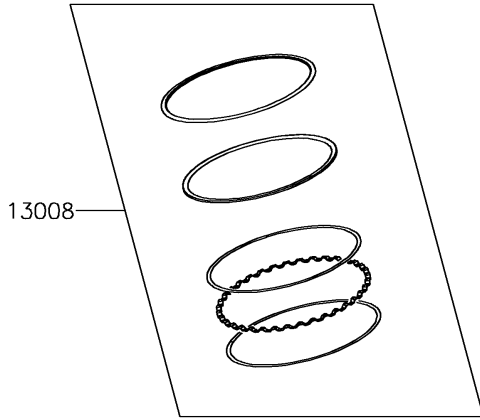

2018 Z900RS PARTS DIAGRAM

Cylinder/Piston(s)

E1120

2018 Z900RS PARTS LIST

Cylinder/Piston(s)

ITEM NAME	PART NUMBER	QUANTITY
CYLINDER-ENGINE (Ref # 11005)	11005-0686	1
GASKET,CYLINDER BASE (Ref # 11061)	11061-0402	1
PISTON-ENGINE (Ref # 13001)	13001-0788	1
PIN-PISTON (Ref # 13002)	13002-0004	1
RING-SET-PISTON (Ref # 13008)	13008-0571	1
WASHER,6.2X11X1 (Ref # 92022)	92022-304	1
RING-SNAP (Ref # 92033)	92033-1054	1
BOLT,6X10 (Ref # 92151)	92151-1344	1