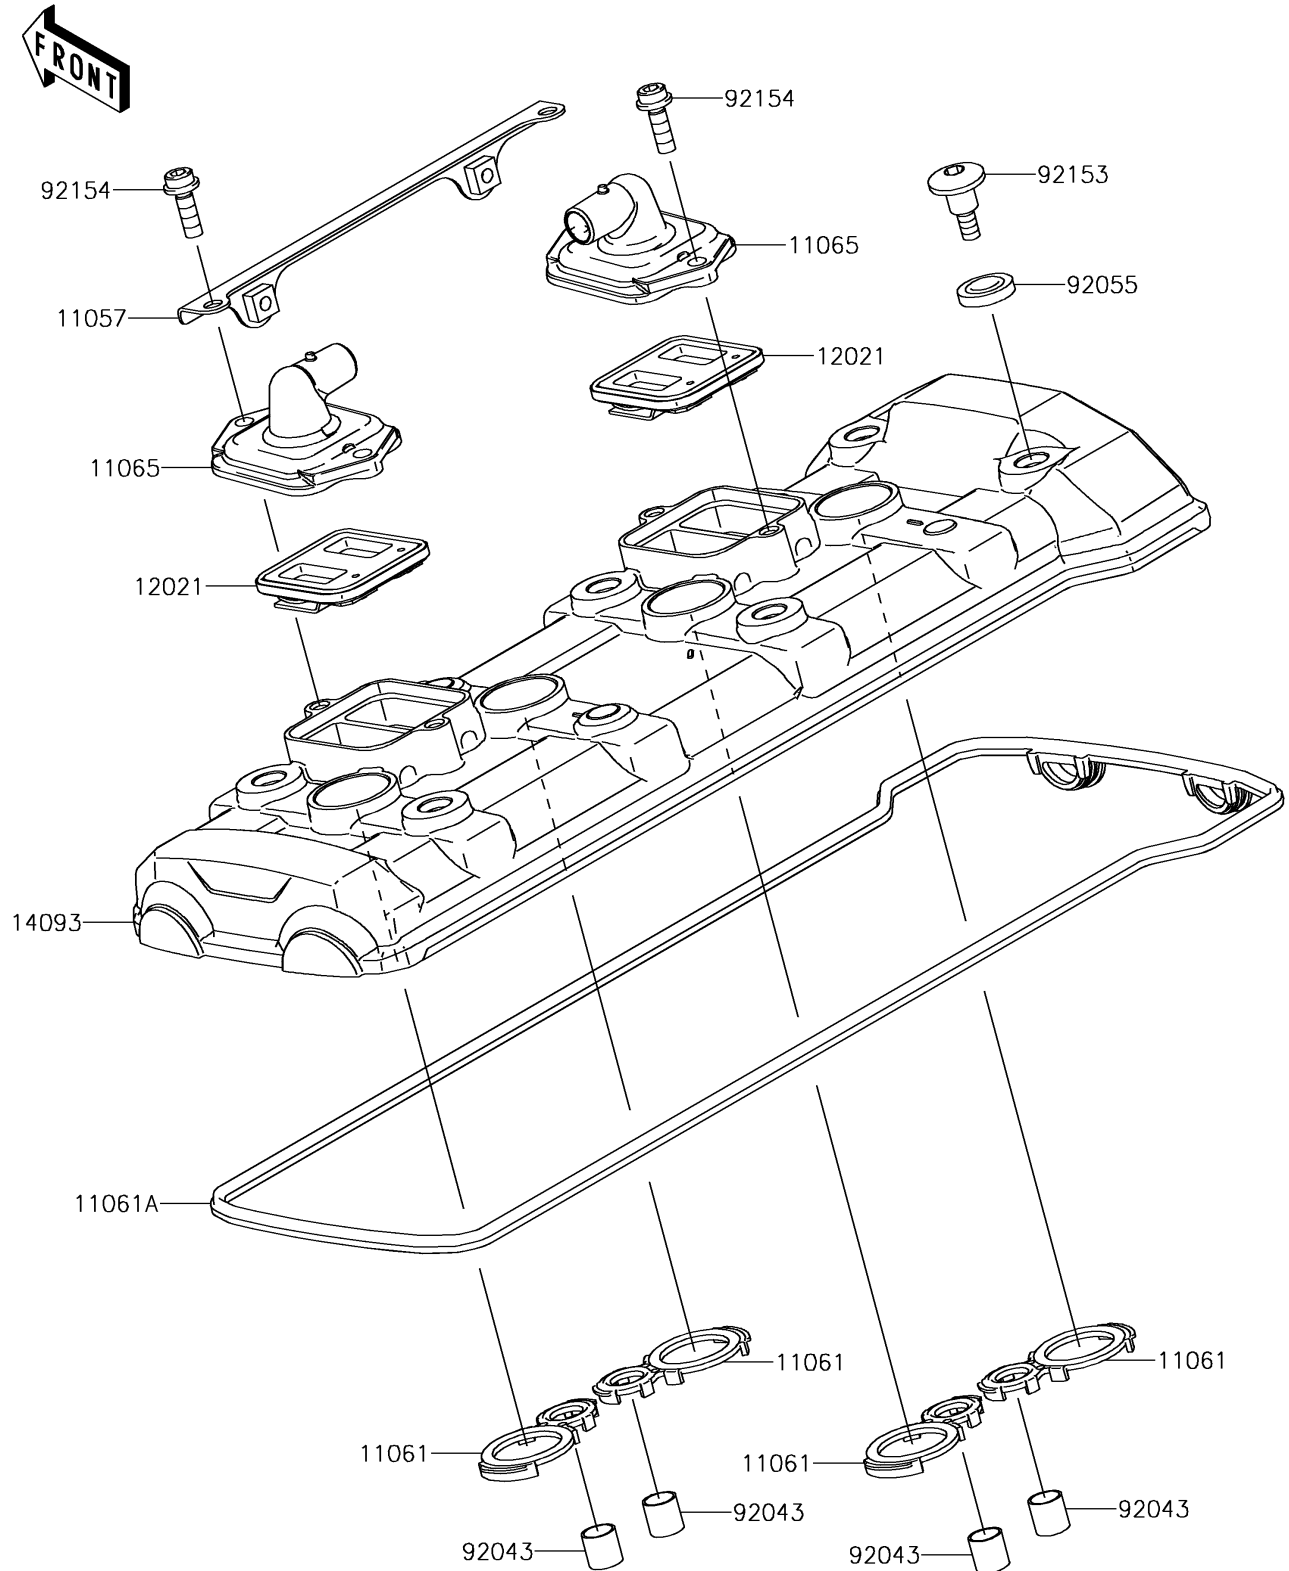

2018 Z900RS PARTS DIAGRAM

Cylinder Head Cover

E1112

2018 Z900RS PARTS LIST

Cylinder Head Cover

ITEM NAME	PART NUMBER	QUANTITY
BRACKET,HEAT COVER (Ref # 11057)	11057-0299	1
GASKET,SPARK PLUG (Ref # 11061)	11061-1213	1
GASKET,HEAD (Ref # 11061A)	11061-1214	1
CAP,HEAD COVER (Ref # 11065)	11065-0993	1
VALVE-ASSY-REED (Ref # 12021)	12021-0016	1
COVER,HEAD (Ref # 14093)	14093-0626	1
PIN,10.1X12X14 (Ref # 92043)	92043-4009	1
RING-O (Ref # 92055)	92055-0785	1
BOLT,SOCKET,6X22.5 (Ref # 92153)	92153-1779	1
BOLT,SOCKET,6X18 (Ref # 92154)	92154-0351	1