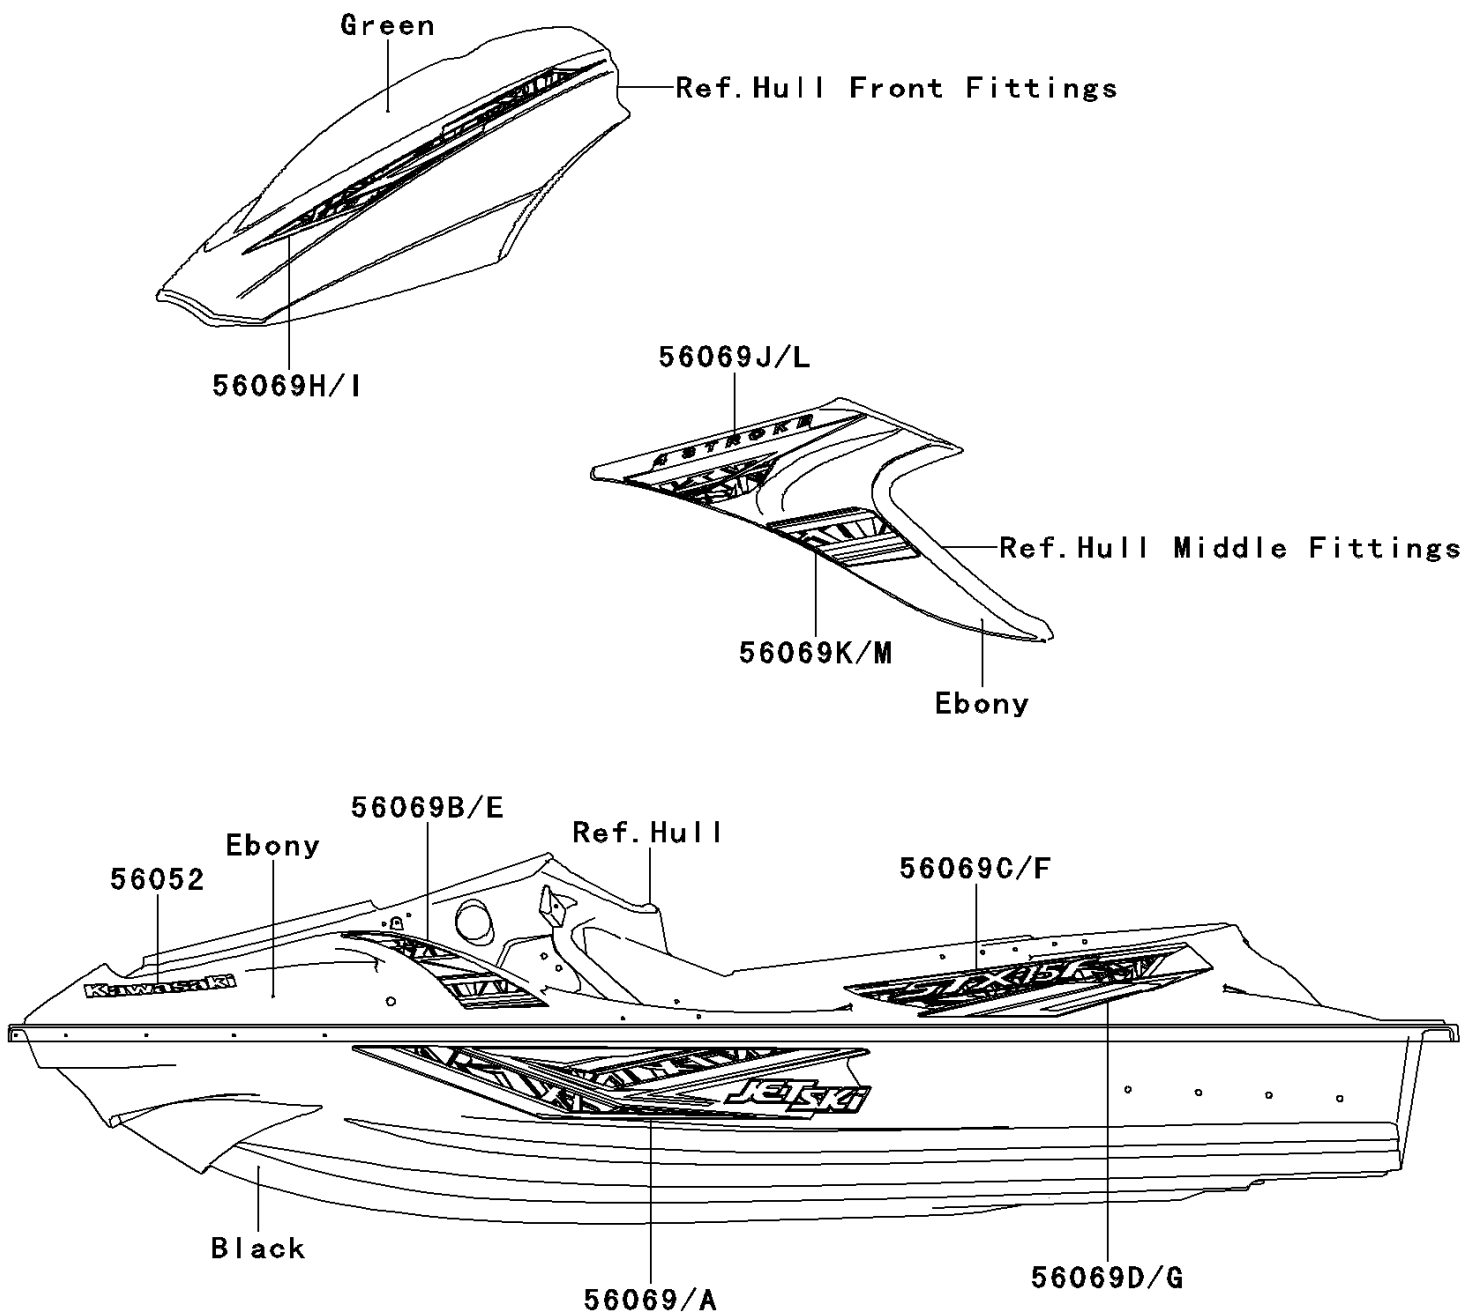

## 2014 JET SKI® STX®-15F PARTS DIAGRAM

Decals(Ebony)(AEF)

F3880C

## 2014 JET SKI® STX®-15F PARTS LIST

Decals(Ebony)(AEF)

ITEM NAME	PART NUMBER	QUANTITY
MARK,DECK,KAWASAKI (Ref # 56052)	56052-3834	1
PATTERN,HULL,LH (Ref # 56069)	56069-4046	1
PATTERN,HULL,RH (Ref # 56069A)	56069-4047	1
PATTERN,DECK,FR,LH (Ref # 56069B)	56069-4048	1
PATTERN,DECK,RR,LH (Ref # 56069C)	56069-4049	1
PATTERN,DECK,RR,SIDE,LH (Ref # 56069D)	56069-4050	1
PATTERN,DECK,FR,RH (Ref # 56069E)	56069-4051	1
PATTERN,DECK,RR,RH (Ref # 56069F)	56069-4052	1
PATTERN,DECK,RR,SIDE,RH (Ref # 56069G)	56069-4053	1
PATTERN,HATCH COVER,LH (Ref # 56069H)	56069-4054	1
PATTERN,HATCH COVER,RH (Ref # 56069I)	56069-4055	1
PATTERN,SIDE COVER,LH (Ref # 56069J)	56069-4056	1
PATTERN,SIDE COVER,LWR,LH (Ref # 56069K)	56069-4057	1
PATTERN,SIDE COVER,RH (Ref # 56069L)	56069-4058	1
PATTERN,SIDE COVER,LWR,RH (Ref # 56069M)	56069-4059	1