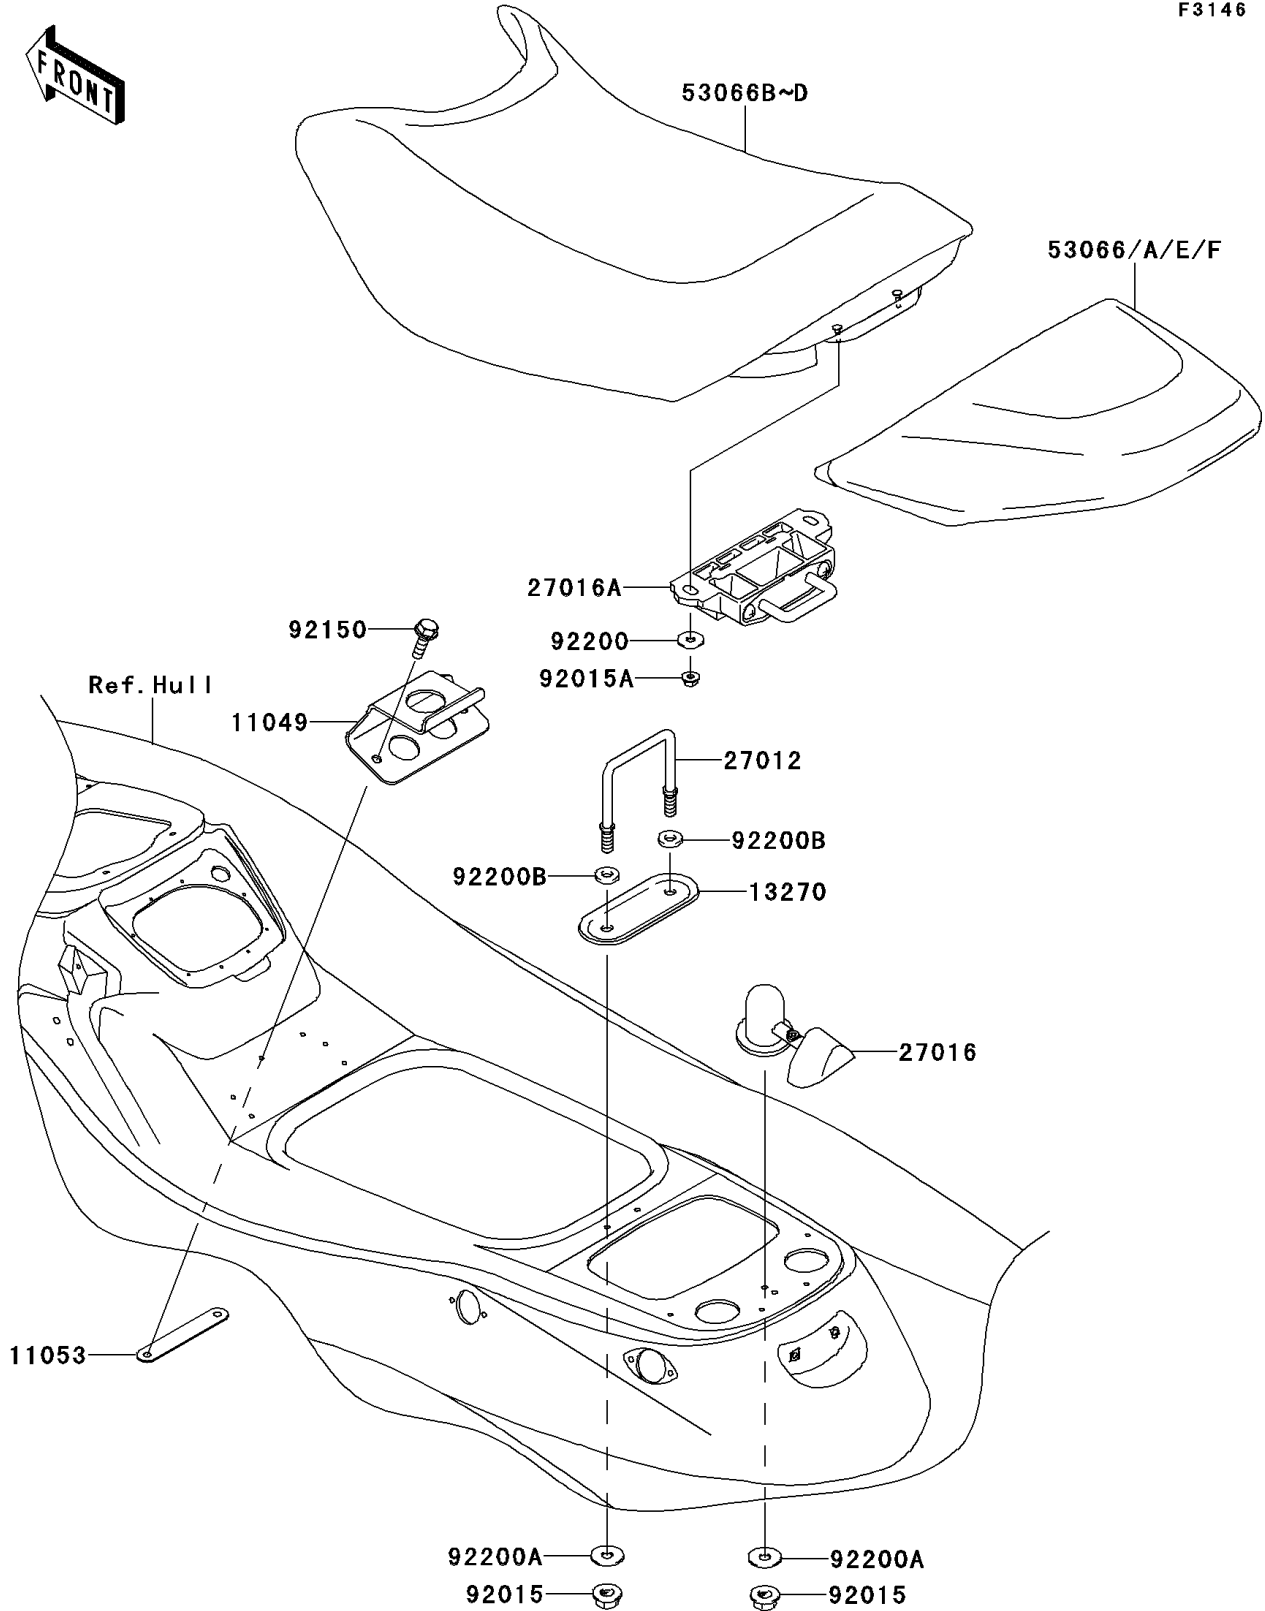

2013 STX-15F PARTS DIAGRAM

Seat

F3146

2013 STX-15F PARTS LIST

Seat

ITEM NAME	PART NUMBER	QUANTITY
BRACKET,SEAT (Ref # 11049)	11049-3735	1
BRACKET (Ref # 11053)	11053-3785	1
PLATE,FRONT SEAT HOOK,OUTER (Ref # 13270)	13270-3910	1
HOOK,FRONT SEAT LOCK (Ref # 27012)	27012-3858	1
LOCK-ASSY,SEAT,F.BLACK (Ref # 27016)	27016-3744-6Z	1
LOCK-ASSY,FRONT SEAT (Ref # 27016A)	27016-3747	1
SEAT-ASSY,FR,BLACK (Ref # 53066B)	53066-3709-MA	1
SEAT-ASSY,RR,P.SILVER (Ref # 53066E)	53066-3728-12N	1
NUT,FLANGED,8MM (Ref # 92015)	92015-3709	3
NUT,6MM (Ref # 92015A)	92015-3767	2
BOLT,6X18 (Ref # 92150)	92150-3729	2
WASHER,6.5X20X1.5 (Ref # 92200)	92200-3715	2
WASHER,8.5X25X1.5 (Ref # 92200A)	92200-3717	3
WASHER,8.5X18X3 (Ref # 92200B)	92200-3761	2