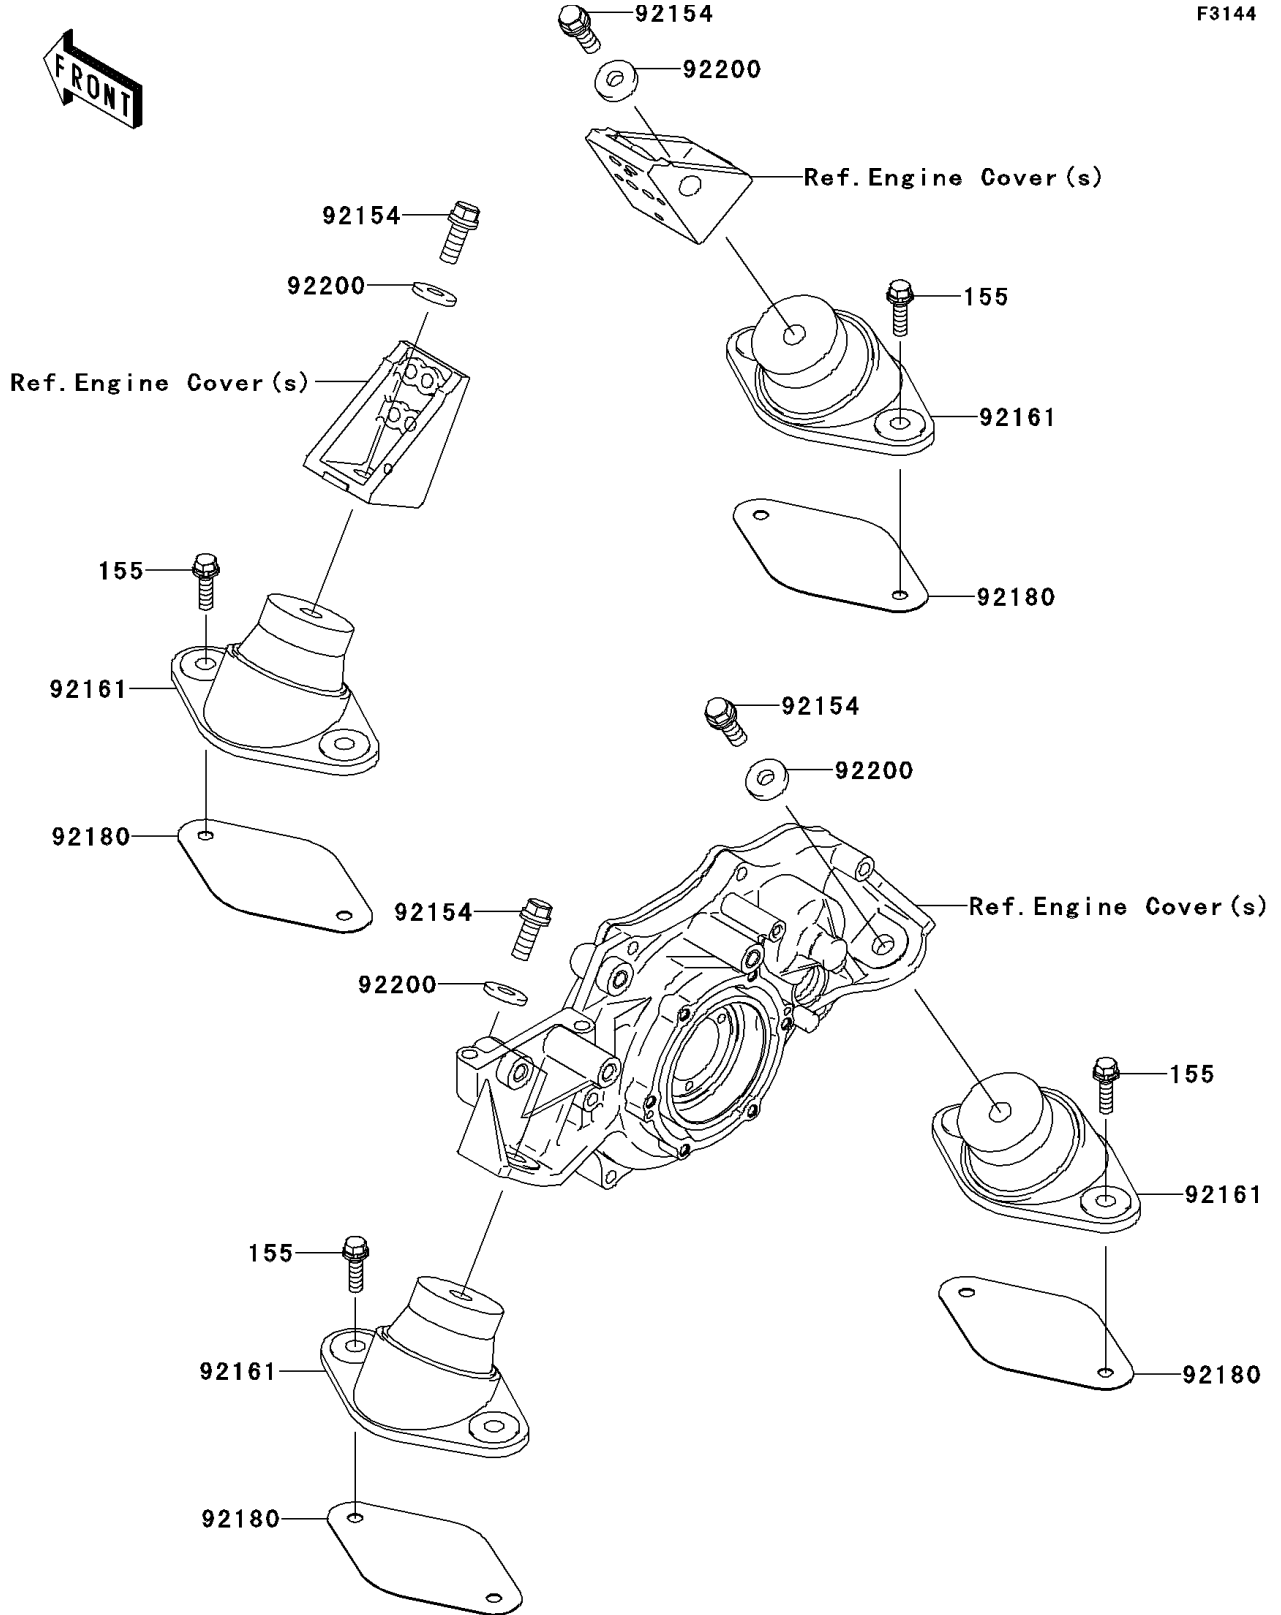

2013 STX-15F PARTS DIAGRAM

Engine Mount

F3144

2013 STX-15F PARTS LIST

Engine Mount

ITEM NAME	PART NUMBER	QUANTITY
BOLT-WSP-SMALL,8X30 (Ref # 155)	155R0830	8
BOLT,WSP,10X30 (Ref # 92154)	92154-3715	4
DAMPER,ENGINE MOUNT (Ref # 92161)	92161-3789	4
SHIM,T=1.0 (Ref # 92180)	92180-3716	AR
WASHER,10.5X26X4 (Ref # 92200)	92200-3798	4