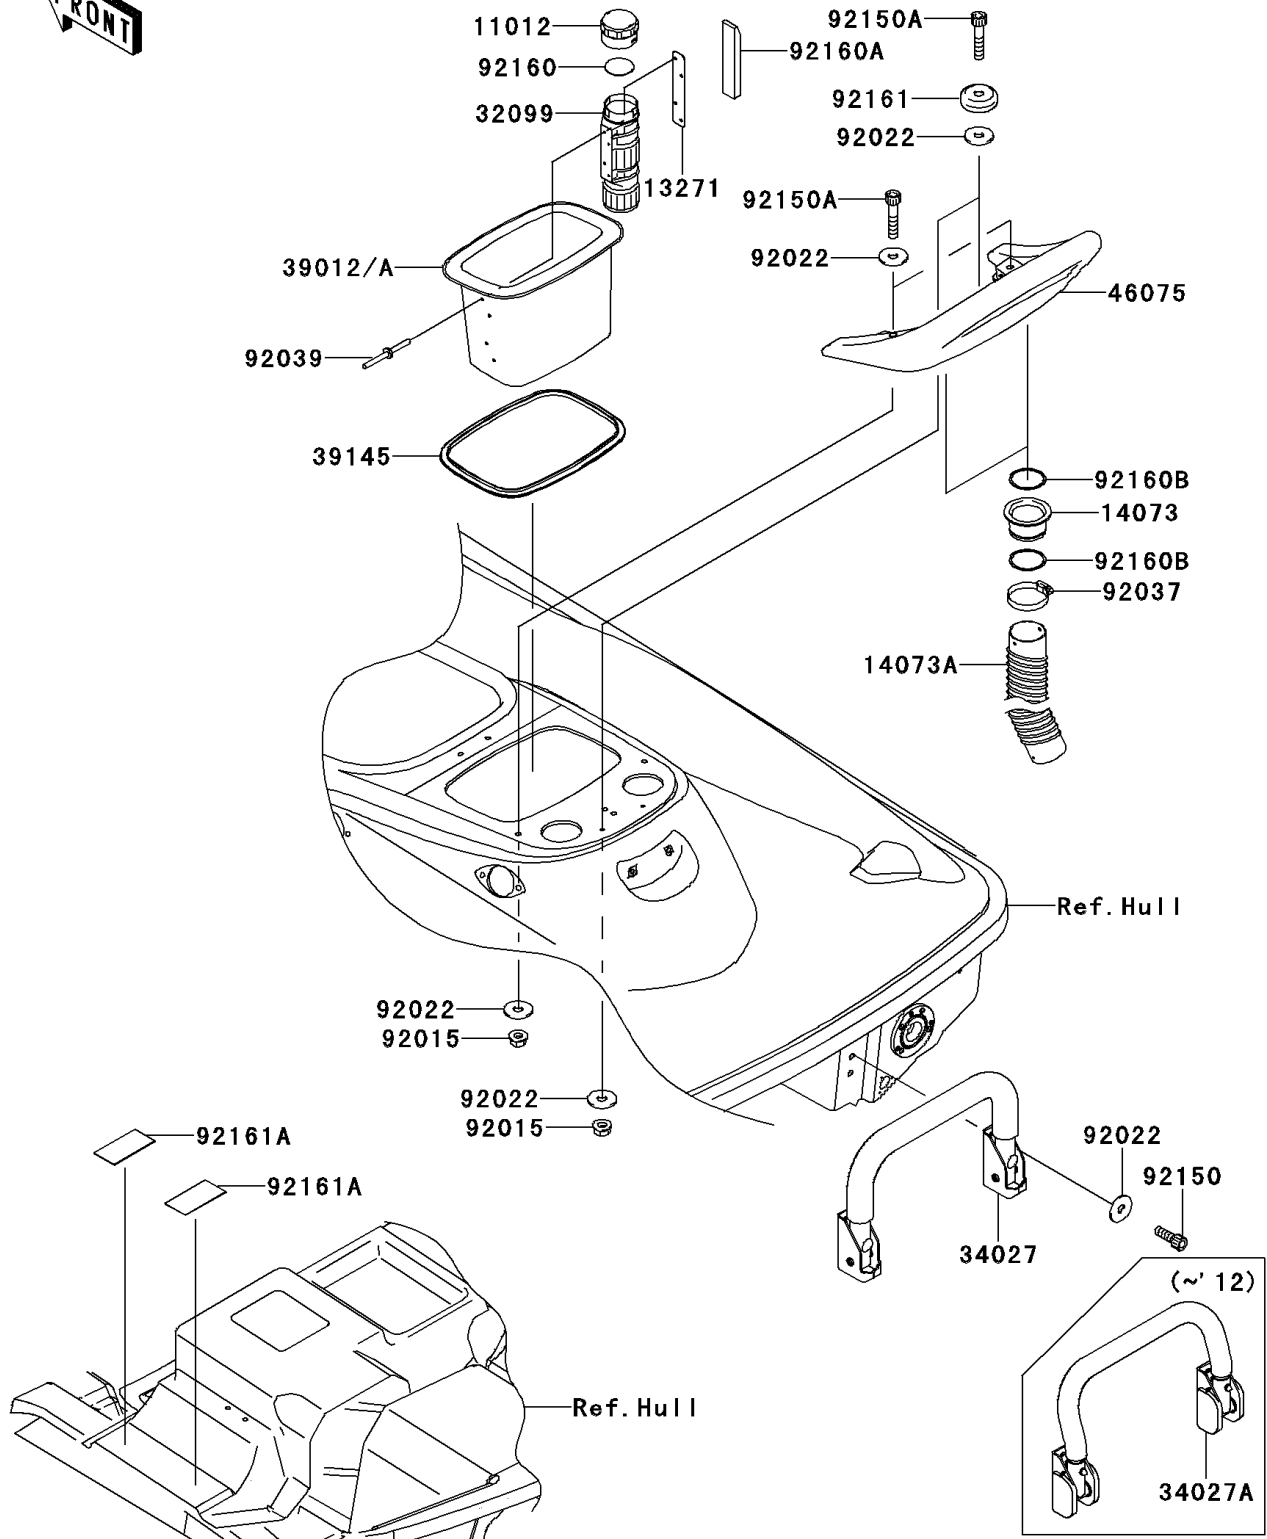

2014 JET SKI® STX®-15F PARTS DIAGRAM

Hull Rear Fittings

F3137

2014 JET SKI® STX®-15F PARTS LIST

Hull Rear Fittings

ITEM NAME	PART NUMBER	QUANTITY
CAP,FIRE EXTINGUISHER (Ref # 11012)	11012-3766	1
PLATE,FIRE EXTINGUISHER (Ref # 13271)	13271-3775	1
DUCT (Ref # 14073)	14073-3798	1
DUCT (Ref # 14073A)	14073-3799	1
CASE,FIRE EXTINGUISHER (Ref # 32099)	32099-3769	1
STEP-ASSY (Ref # 34027)	34027-0067	1
CASE-STORAGE,RR (Ref # 39012)	39012-0031	1
TRIM-SEAL,REAR STORAGE (Ref # 39145)	39145-3767	1
GRIP,RR,F.BLACK (Ref # 46075)	46075-3755-6Z	1
NUT,6MM (Ref # 92015)	92015-3767	1
WASHER,6.5X20X1.5 (Ref # 92022)	92022-3710	1
CLAMP (Ref # 92037)	92037-3738	1
RIVET (Ref # 92039)	92039-3783	1
BOLT,SOCKET,6X18 (Ref # 92150)	92150-3775	1
BOLT,SOCKET,6X30 (Ref # 92150A)	92150-3822	1
DAMPER (Ref # 92160)	92160-3814	1
DAMPER (Ref # 92160A)	92160-3821	1
DAMPER (Ref # 92160B)	92160-3910	1
DAMPER (Ref # 92161)	92161-3717	1
DAMPER (Ref # 92161A)	92161-3728	1