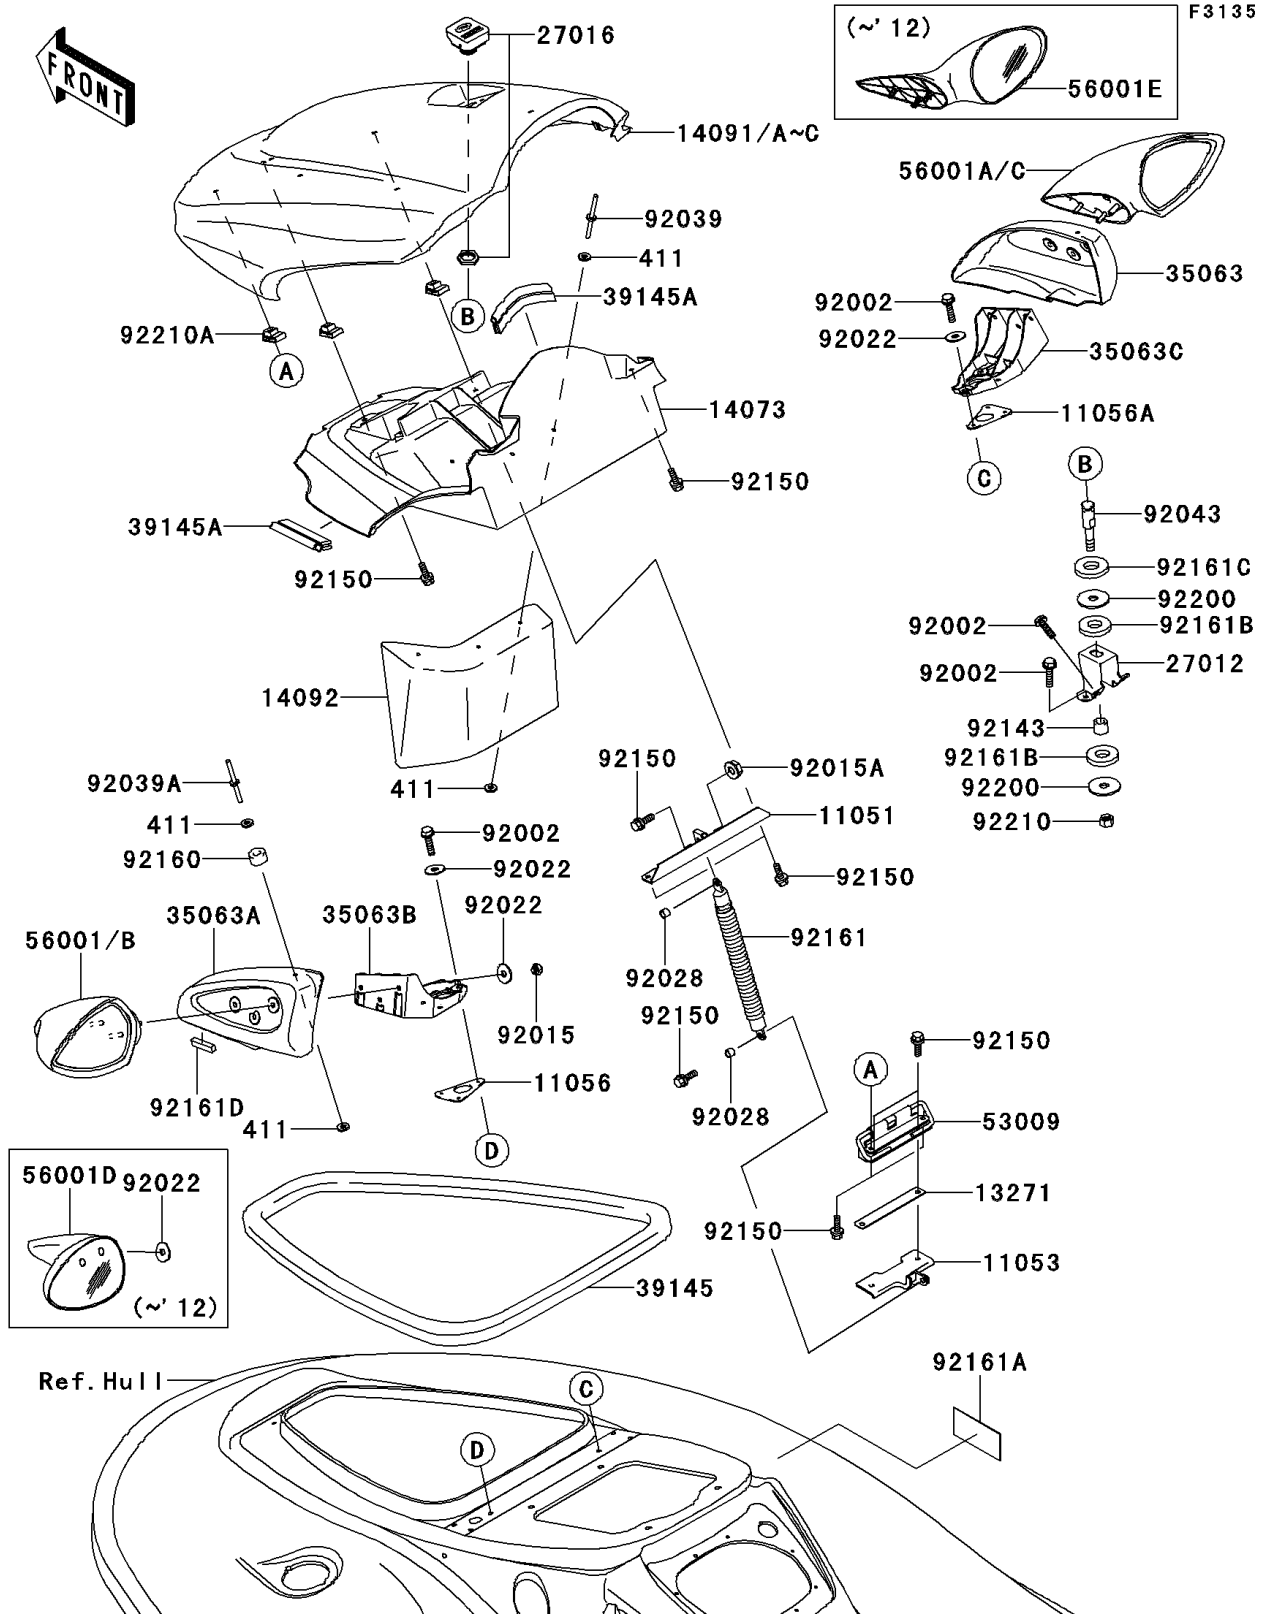

## 2013 JET SKI® STX®-15F PARTS DIAGRAM

Hull Front Fittings

## 2013 JET SKI® STX®-15F PARTS LIST

### Hull Front Fittings

ITEM NAME	PART NUMBER	QUANTITY
BRACKET (Ref # 11051)	11051-3766	1
BRACKET (Ref # 11053)	11053-3752	1
BRACKET,LH (Ref # 11056)	11056-3715	1
BRACKET,RH (Ref # 11056A)	11056-3717	1
PLATE (Ref # 13271)	13271-3897	1
DUCT,HATCH,INNER (Ref # 14073)	14073-3800	1
COVER,HATCH,G.SILVER (Ref # 14091)	14091-3778-F2	1
COVER,FRONT DUCT (Ref # 14092)	14092-0842	1
HOOK (Ref # 27012)	27012-3855	1
LOCK-ASSY (Ref # 27016)	27016-0049	1
STAY,MIRROR,RH,F.BLACK (Ref # 35063)	35063-3709-6Z	1
STAY,MIRROR,LH,F.BLACK (Ref # 35063A)	35063-3710-6Z	1
STAY,MIRROR,LH (Ref # 35063B)	35063-3713	1
STAY,MIRROR,RH (Ref # 35063C)	35063-3714	1
TRIM-SEAL,L=1380 (Ref # 39145)	39145-3773	1
TRIM-SEAL,L=260 (Ref # 39145A)	39145-3789	1
HINGE,HATCH COVER (Ref # 53009)	53009-3725	1
MIRROR-ASSY,LH (Ref # 56001)	56001-0235	1
MIRROR-ASSY,RH (Ref # 56001A)	56001-0236	1
BOLT,6X25 (Ref # 92002)	92002-3714	1
NUT,LOCK,6MM (Ref # 92015)	92015-3766	1
NUT,6MM (Ref # 92015A)	92015-3767	1
WASHER,6.5X20X1.5 (Ref # 92022)	92022-3710	1
BUSHING (Ref # 92028)	92028-3765	1
RIVET (Ref # 92039)	92039-3714	1
RIVET (Ref # 92039A)	92039-3747	1
PIN (Ref # 92043)	92043-0754	1
COLLAR,8.2X14X11.2 (Ref # 92143)	92143-3724	1
BOLT,6X18 (Ref # 92150)	92150-3729	1

### Hull Front Fittings

ITEM NAME	PART NUMBER	QUANTITY
DAMPER (Ref # 92160)	92160-3738	1
DAMPER,HATCH (Ref # 92161)	92161-1581	1
DAMPER (Ref # 92161A)	92161-3728	1
DAMPER (Ref # 92161B)	92161-3739	1
WASHER-PLAIN,5MM (Ref # 411)	411S0500	1
DAMPER (Ref # 92161C)	92161-3747	1
DAMPER (Ref # 92161D)	92161-3754	1
WASHER,8.5X32X2 (Ref # 92200)	92200-3786	1
NUT,LOCK,8MM (Ref # 92210)	92210-3742	1
NUT,6MM (Ref # 92210A)	92210-3768	1