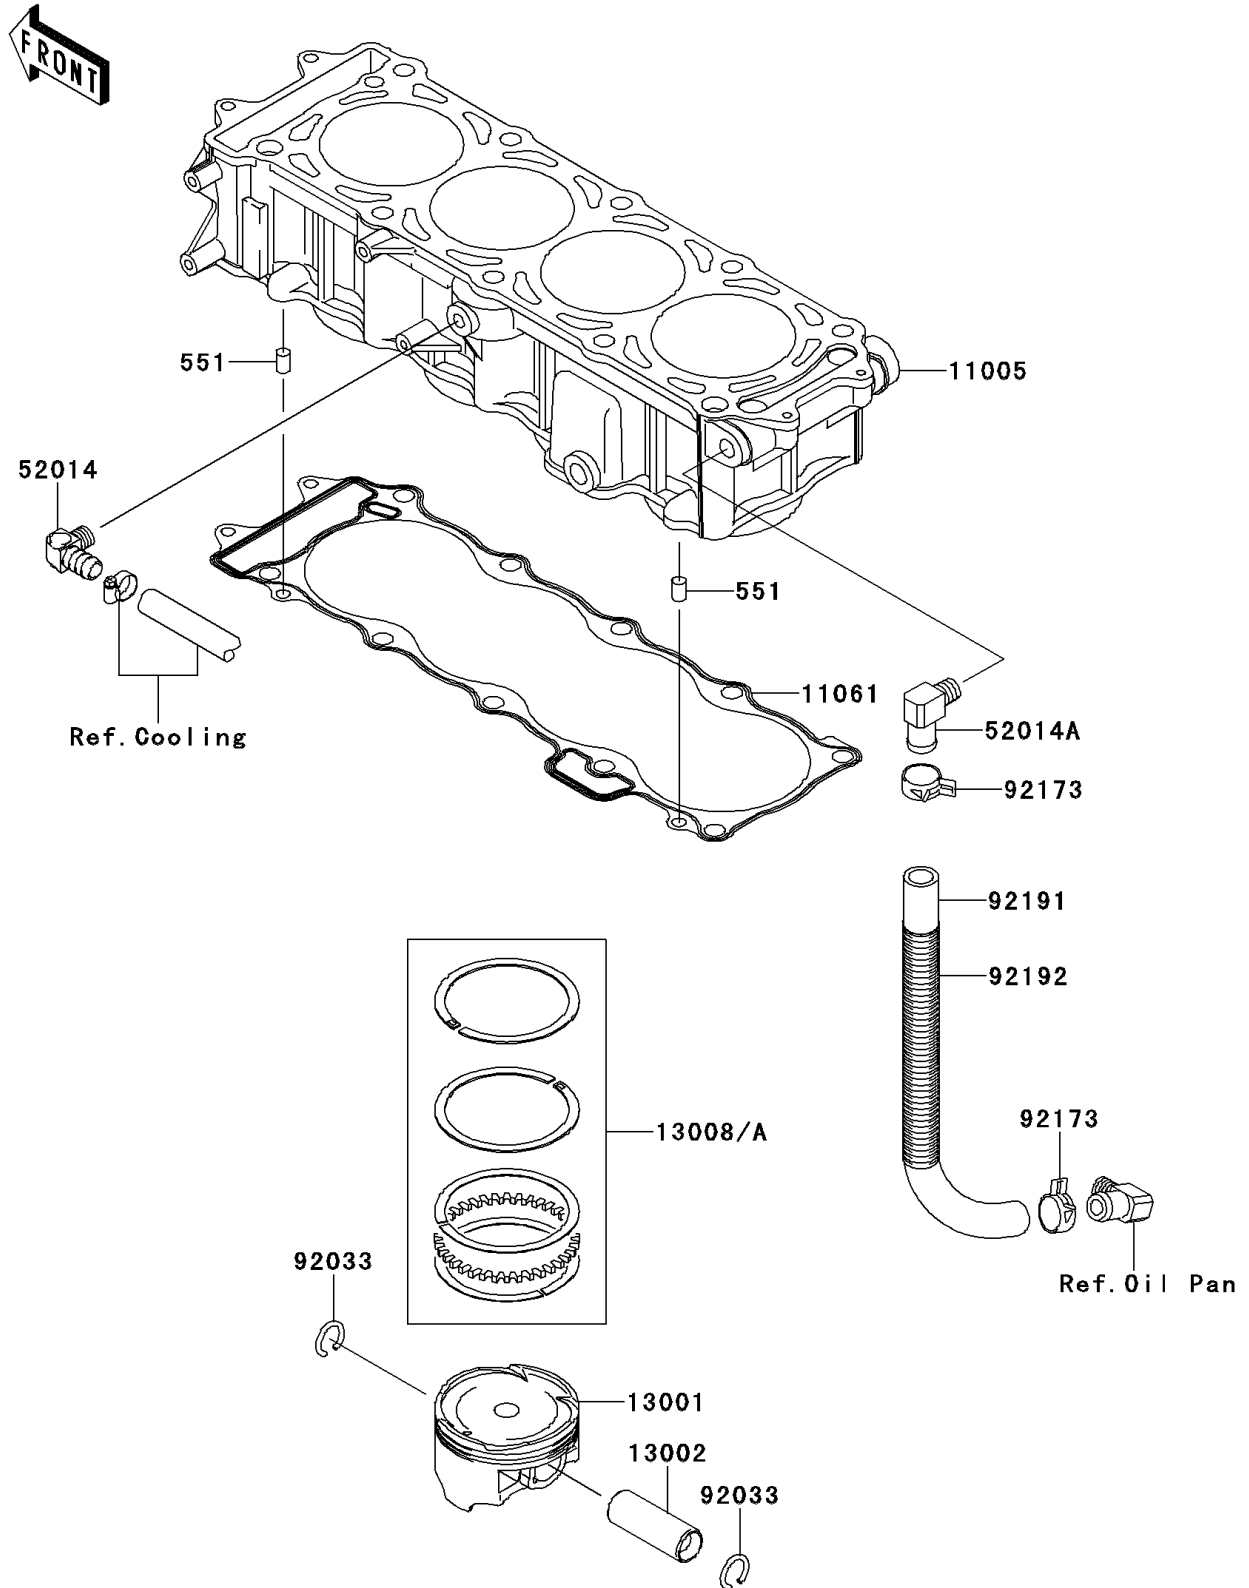

2013 JET SKI® STX®-15F PARTS DIAGRAM

Cylinder/Piston(s)

E1120

2013 JET SKI® STX®-15F PARTS LIST

Cylinder/Piston(s)

ITEM NAME	PART NUMBER	QUANTITY
CYLINDER-ENGINE (Ref # 11005)	11005-3768	1
GASKET,CYLINDER BASE (Ref # 11061)	11061-3708	1
PISTON-ENGINE (Ref # 13001)	13001-3737	1
PIN-PISTON (Ref # 13002)	13002-3709	1
RING-SET-PISTON (Ref # 13008)	13008-0048	1
ELBOW (Ref # 52014)	52014-3711	1
ELBOW (Ref # 52014A)	52014-3717	1
PIN-DOWEL (Ref # 551)	551R0812	1
RING-SNAP (Ref # 92033)	92033-1188	1
CLAMP (Ref # 92173)	92173-1039	1
TUBE,BREATHER (Ref # 92191)	92191-3983	1
TUBE,CORRUGATED,L=265 (Ref # 92192)	92192-1083	1