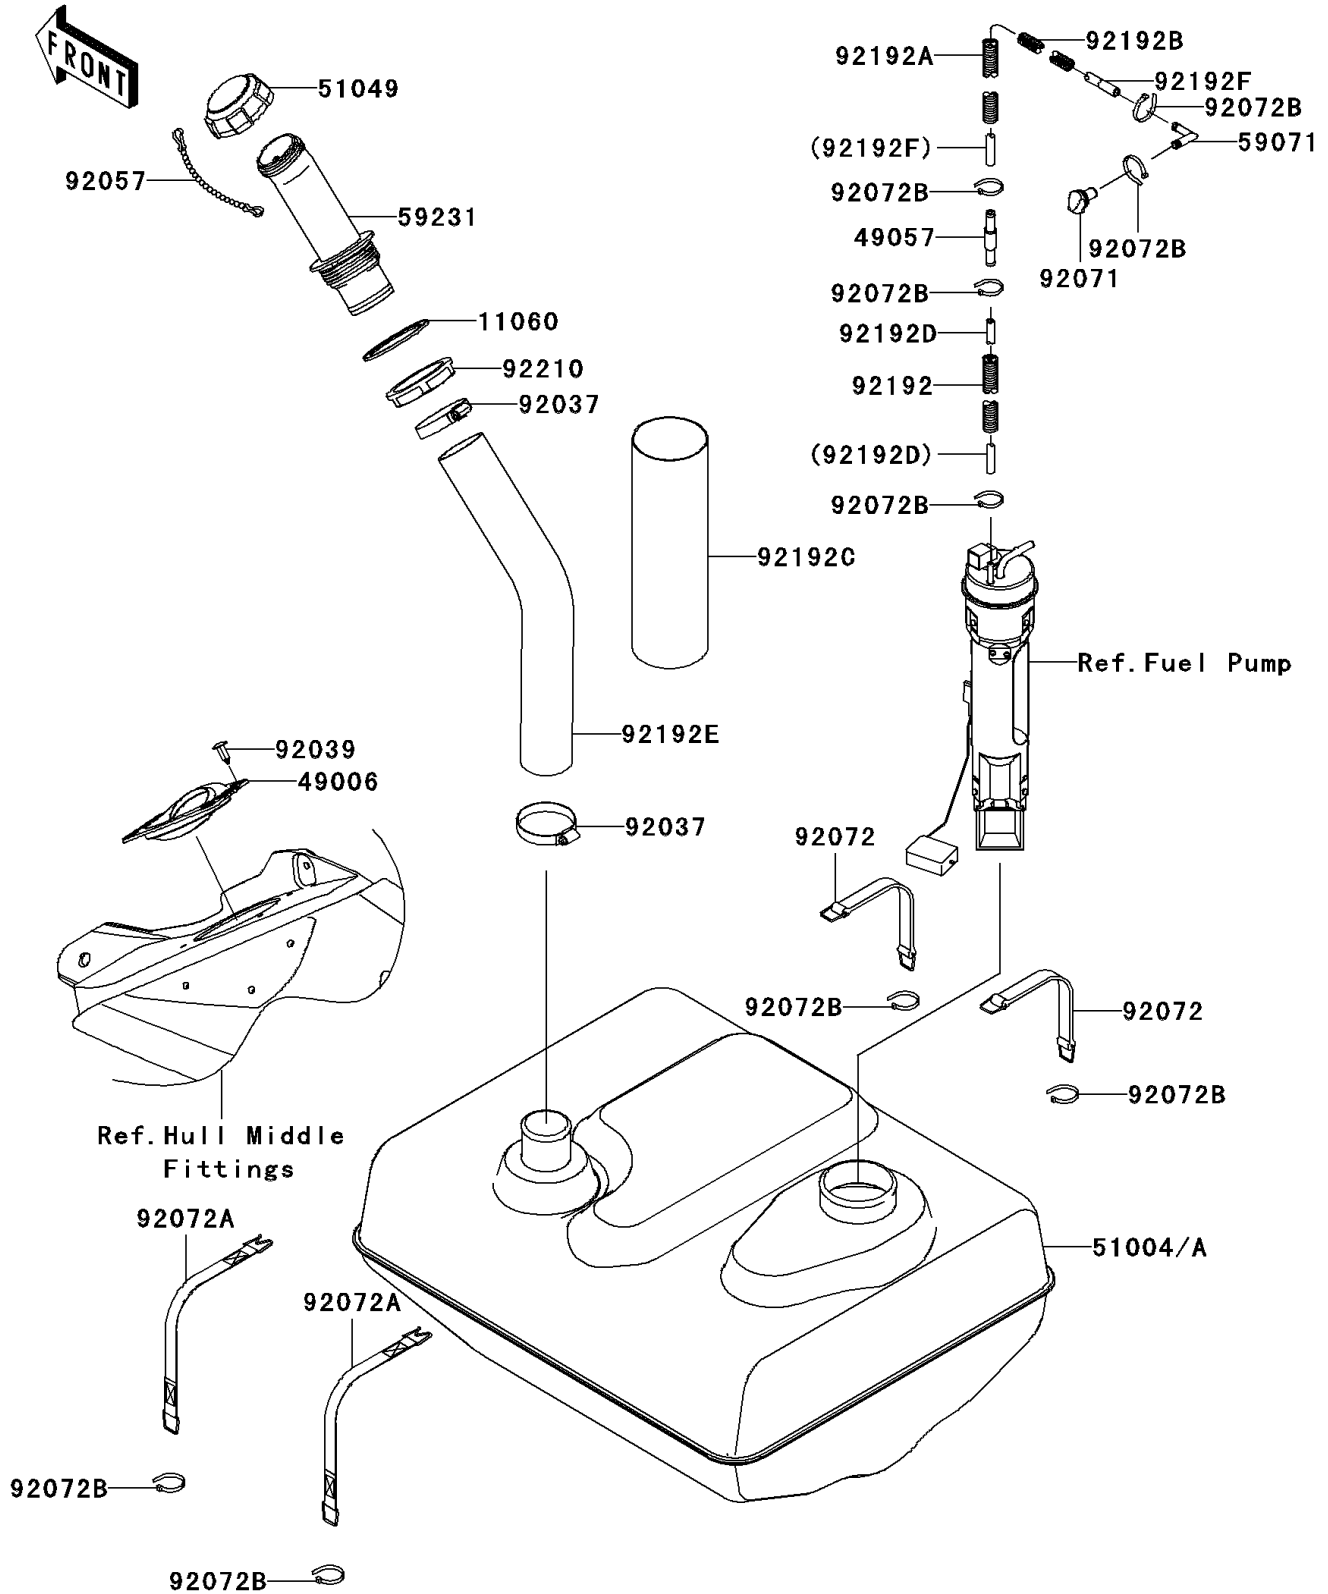

2010 Jet Ski® Ultra® LX PARTS DIAGRAM

Fuel Tank

F3173

2010 Jet Ski® Ultra® LX PARTS LIST

Fuel Tank

ITEM NAME	PART NUMBER	QUANTITY
GASKET,FUEL-FILLER (Ref # 11060)	11060-3780	1
BOOT (Ref # 49006)	49006-3719	1
VALVE-RELIEF (Ref # 49057)	49057-3707	1
TANK-FUEL (Ref # 51004)	51004-3742	1
CAP-TANK,FUEL (Ref # 51049)	51049-3726	1
JOINT (Ref # 59071)	59071-3736	1
FILLER,FUEL TANK (Ref # 59231)	59231-3727	1
CLAMP (Ref # 92037)	92037-3738	1
RIVET (Ref # 92039)	92039-3788	1
CHAIN,COVER,L=100 (Ref # 92057)	92057-3704	1
GROMMET (Ref # 92071)	92071-3841	1
BAND (Ref # 92072)	92072-3845	1
BAND (Ref # 92072A)	92072-3847	1
BAND,L=100.08 (Ref # 92072B)	92072-3882	1
TUBE,CORRUGATED,L=120 (Ref # 92192)	92192-3749	1
TUBE,CORRUGATED,L=700 (Ref # 92192A)	92192-3750	1
TUBE,CORRUGATED,L=350 (Ref # 92192B)	92192-3788	1
TUBE,86X89X300 (Ref # 92192C)	92192-3822	1
TUBE,5.8X10.8X100 (Ref # 92192D)	92192-3840	1
TUBE,FUEL TANK-FILLER (Ref # 92192E)	92192-3841	1
TUBE,5.8X10.8X1000 (Ref # 92192F)	92192-3849	1
NUT,FILLER (Ref # 92210)	92210-3751	1