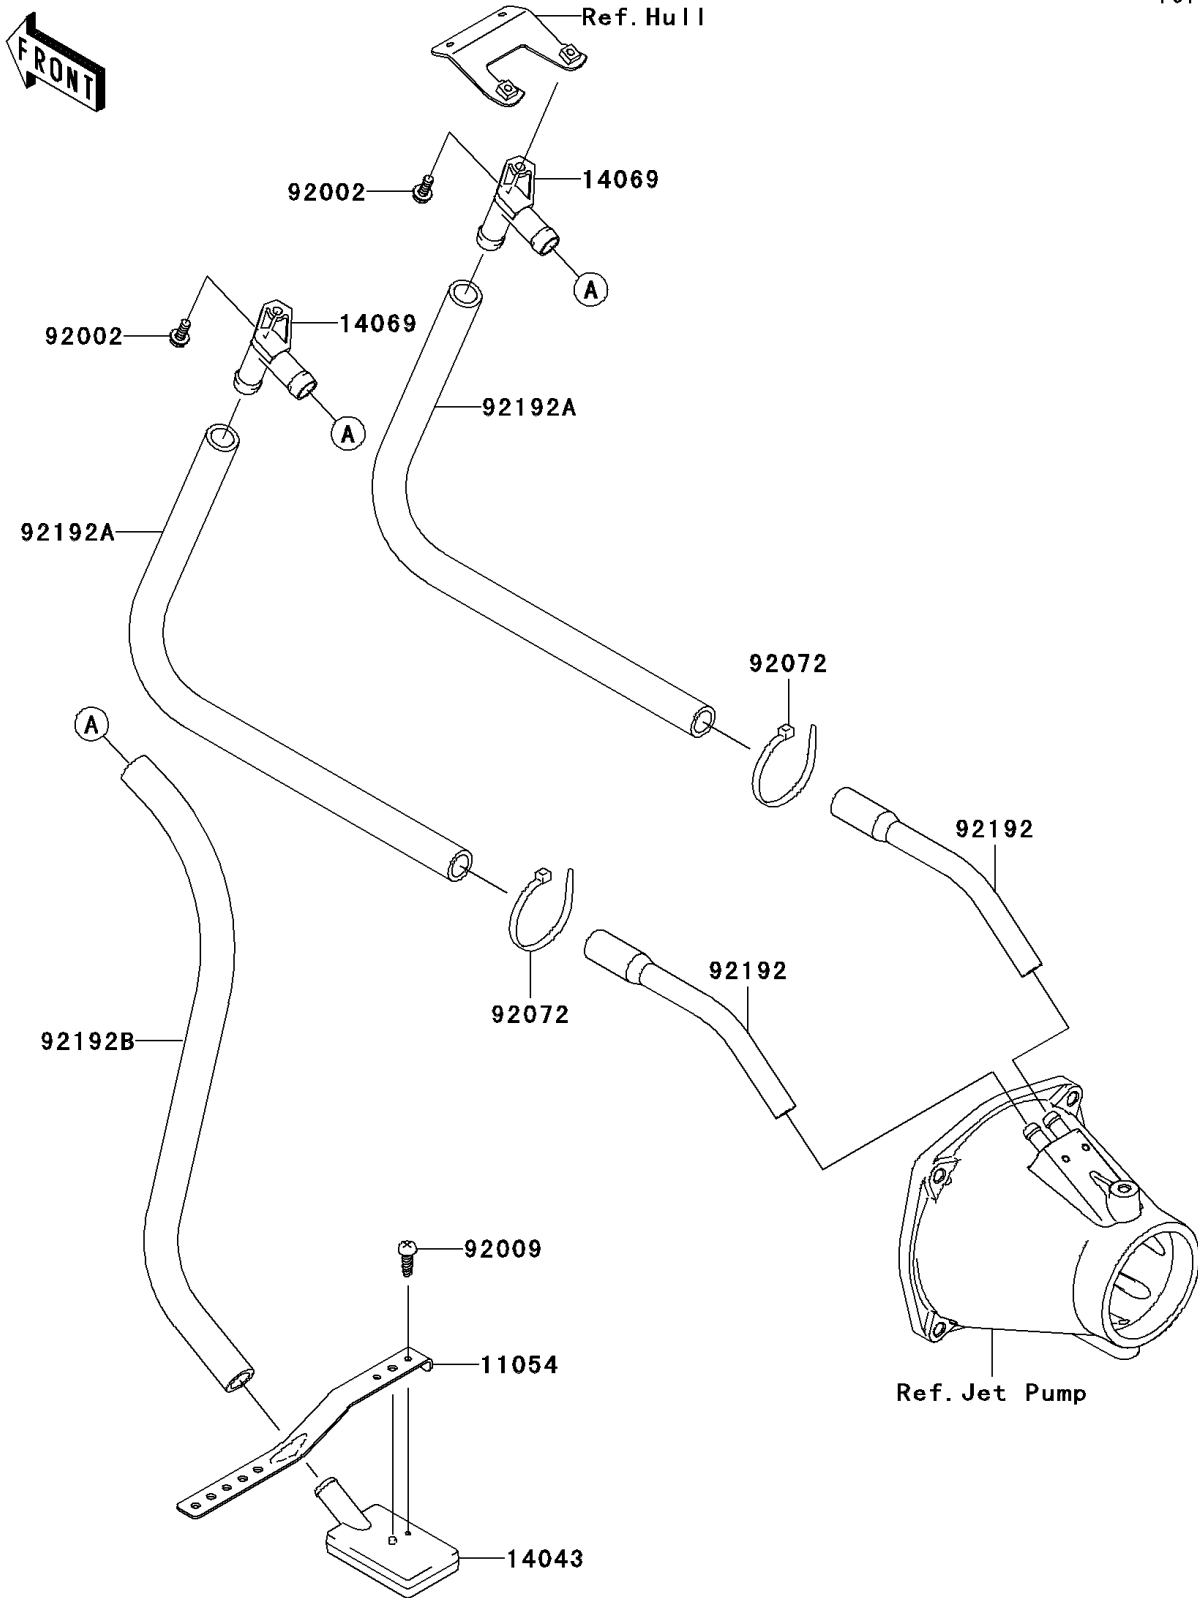

2010 Jet Ski® Ultra® LX PARTS DIAGRAM

Bilge System

F3145

2010 Jet Ski® Ultra® LX PARTS LIST

Bilge System

ITEM NAME	PART NUMBER	QUANTITY
BRACKET,LH&RH (Ref # 11054)	11054-3703	1
FILTER (Ref # 14043)	14043-3711	1
BREATHER (Ref # 14069)	14069-3708	1
BOLT,6X16 (Ref # 92002)	92002-3728	1
SCREW,TAPPING,4X14 (Ref # 92009)	92009-3762	1
BAND,L=188.85 (Ref # 92072)	92072-0105	1
TUBE,HULL-NOZZLE (Ref # 92192)	92192-3753	1
TUBE,BREATHER-HULL (Ref # 92192A)	92192-3754	1
TUBE,FILTER-BREATHER (Ref # 92192B)	92192-3755	1