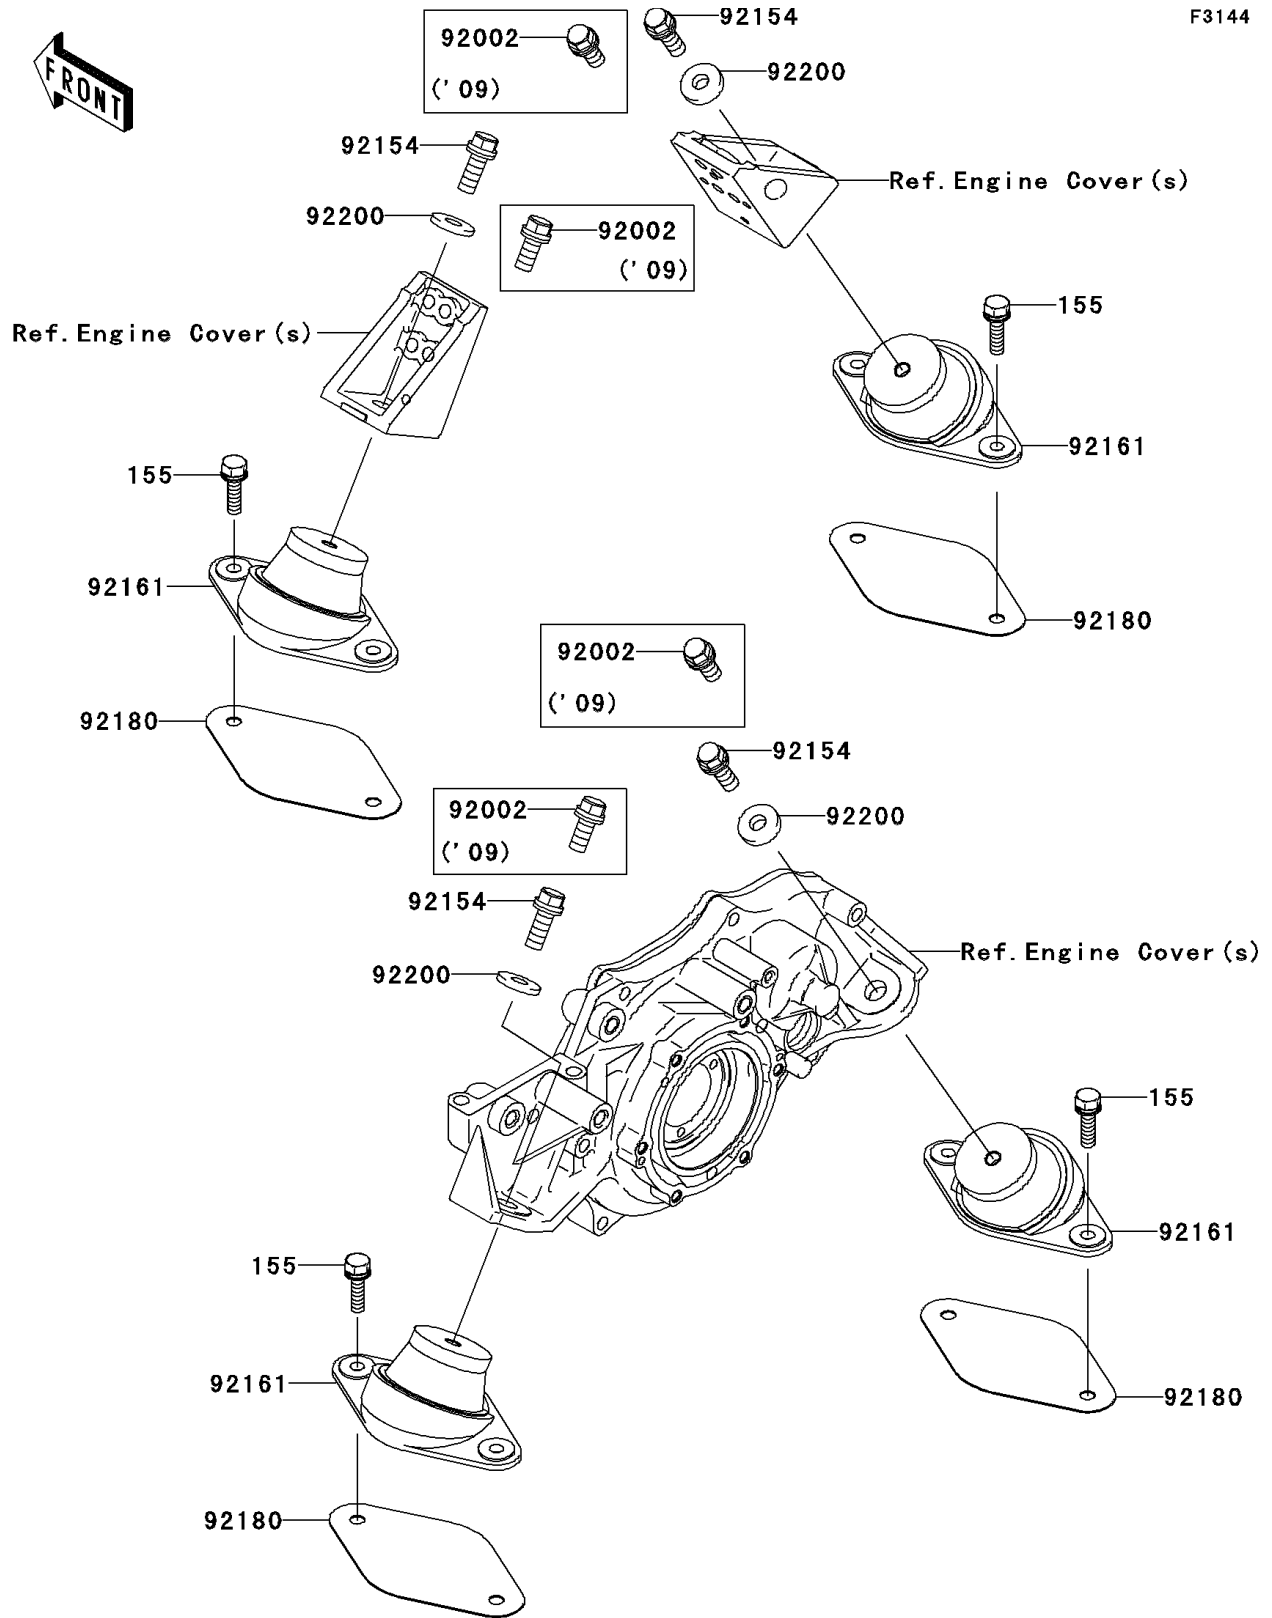

2010 Jet Ski® Ultra® LX PARTS DIAGRAM

Engine Mount

F3144

2010 Jet Ski® Ultra® LX PARTS LIST

Engine Mount

ITEM NAME	PART NUMBER	QUANTITY
BOLT-WSP-SMALL,8X30 (Ref # 155)	155R0830	1
BOLT,WSP,10X30 (Ref # 92154)	92154-3715	1
DAMPER,ENGINE MOUNT (Ref # 92161)	92161-3789	1
SHIM,T=1.0 (Ref # 92180)	92180-3716	1
WASHER,10.5X26X4 (Ref # 92200)	92200-3798	1