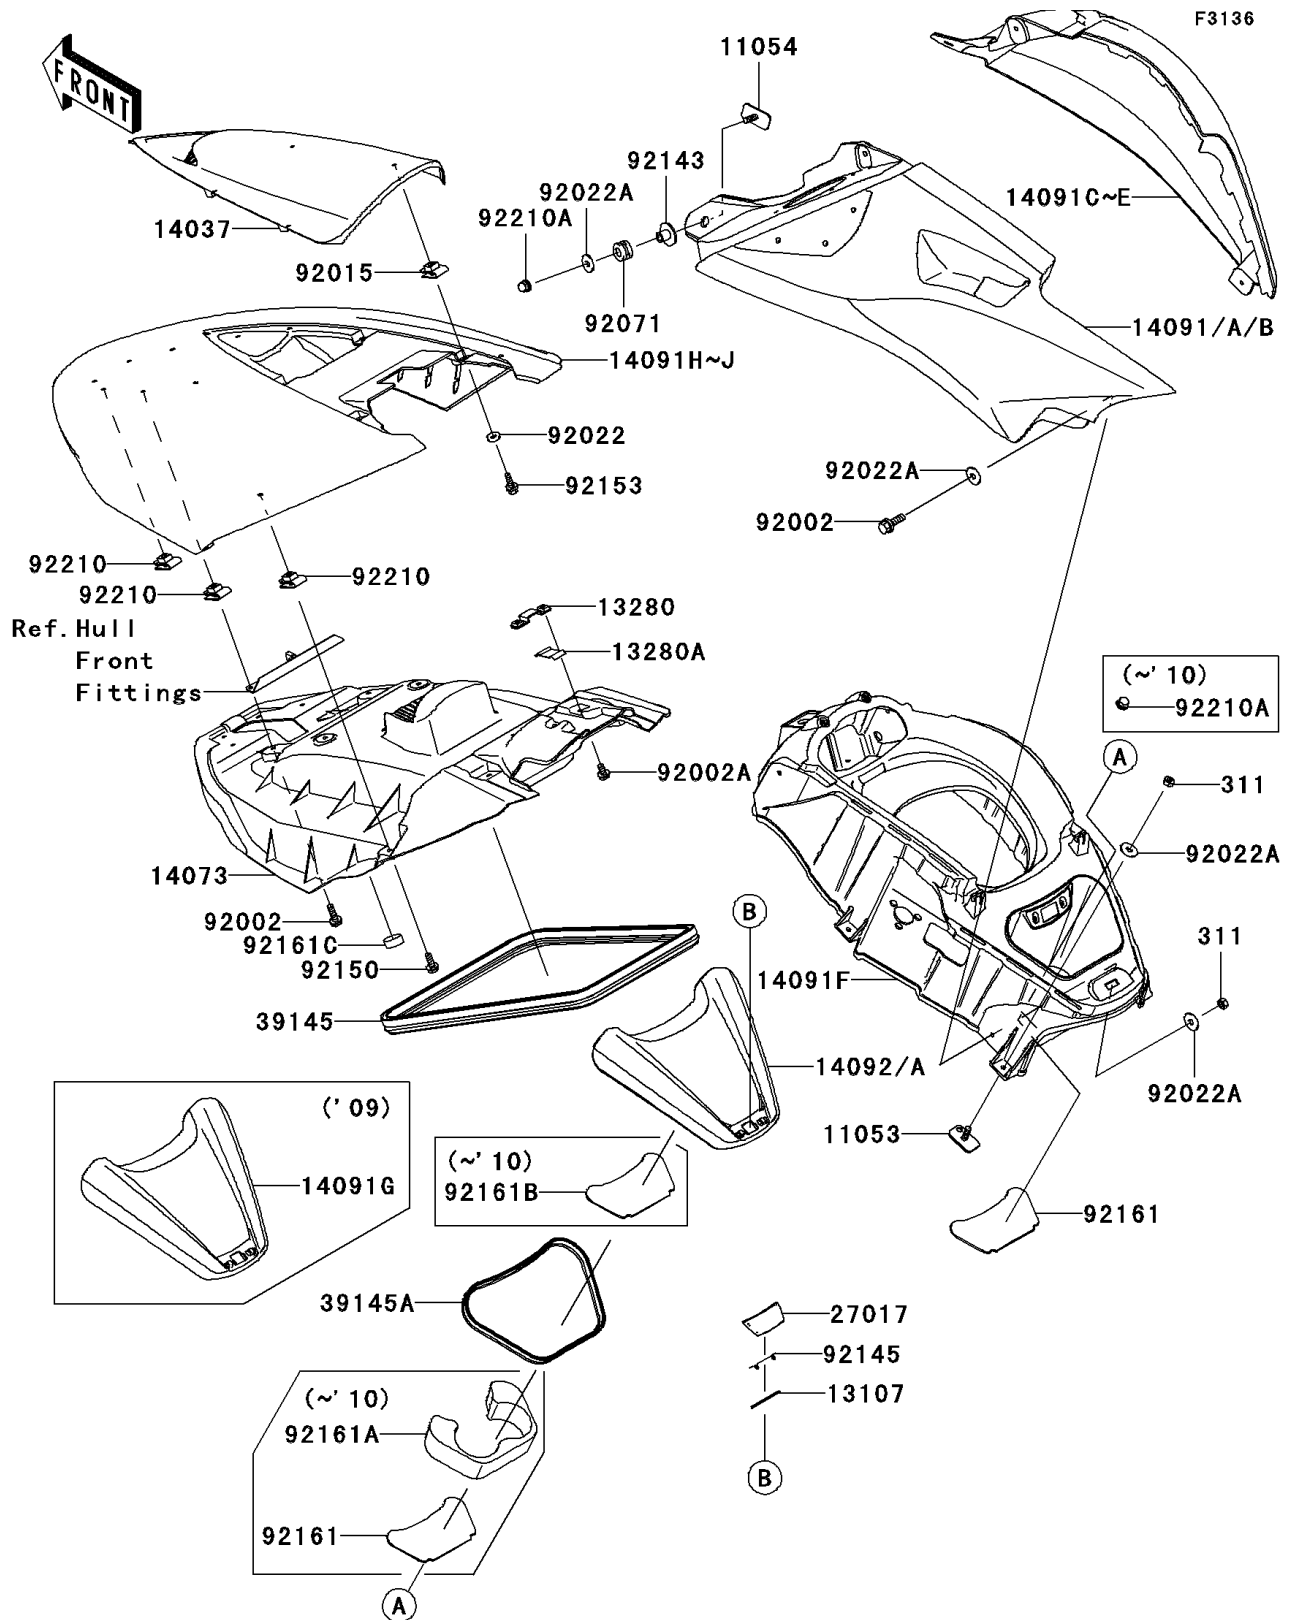

## 2010 Jet Ski® Ultra® LX PARTS DIAGRAM

Hull Middle Fittings

## 2010 Jet Ski® Ultra® LX PARTS LIST

Hull Middle Fittings

ITEM NAME	PART NUMBER	QUANTITY
BRACKET (Ref # 11053)	11053-3776	1
BRACKET (Ref # 11054)	11054-3741	1
SHAFT (Ref # 13107)	13107-3790	1
HOLDER,ROD (Ref # 13280)	13280-3749	1
HOLDER,ROD (Ref # 13280A)	13280-3751	1
SCREEN,METER COVER (Ref # 14037)	14037-3714	1
DUCT,HATCH,INNER (Ref # 14073)	14073-3806	1
COVER,SIDE,LH,C.T.BLUE (Ref # 14091B)	14091-3780-386	1
COVER,SIDE,RH,C.T.BLUE (Ref # 14091E)	14091-3781-386	1
COVER,HANDLE,F.BLACK (Ref # 14091F)	14091-3782-6Z	1
COVER,HATCH,C.T.BLUE (Ref # 14091J)	14091-3784-386	1
COVER,CENTER STORAGE,C.T.BLUE (Ref # 14092A)	14092-3701-386	1
LOCK,CENTER STORAGE (Ref # 27017)	27017-3726	1
NUT-HEX,6MM (Ref # 311)	311R0600	1
TRIM-SEAL (Ref # 39145)	39145-3793	1
TRIM-SEAL,L=720 (Ref # 39145A)	39145-3802	1
BOLT,6X20 (Ref # 92002)	92002-3755	1
BOLT,6X12 (Ref # 92002A)	92002-3763	1
NUT,CLIP,5MM (Ref # 92015)	92015-3830	1
WASHER,5X16X1.5 (Ref # 92022)	92022-3041	1
WASHER,6.5X20X1.5 (Ref # 92022A)	92022-3710	1
GROMMET (Ref # 92071)	92071-3716	1
COLLAR (Ref # 92143)	92143-3750	1
SPRING (Ref # 92145)	92145-3729	1
BOLT,6X18 (Ref # 92150)	92150-3729	1
BOLT,5X20 (Ref # 92153)	92153-3744	1
DAMPER,CENTER STORAGE (Ref # 92161)	92161-3773	1
DAMPER,CENTER STORAGE (Ref # 92161A)	92161-3775	1
DAMPER,CENTER STORAGE (Ref # 92161B)	92161-3777	1

## 2010 Jet Ski® Ultra® LX PARTS LIST

Hull Middle Fittings

ITEM NAME	PART NUMBER	QUANTITY
DAMPER (Ref # 92161C)	92161-3790	1
NUT,6MM (Ref # 92210)	92210-3768	1
NUT,CAP,6MM (Ref # 92210A)	92210-3785	1