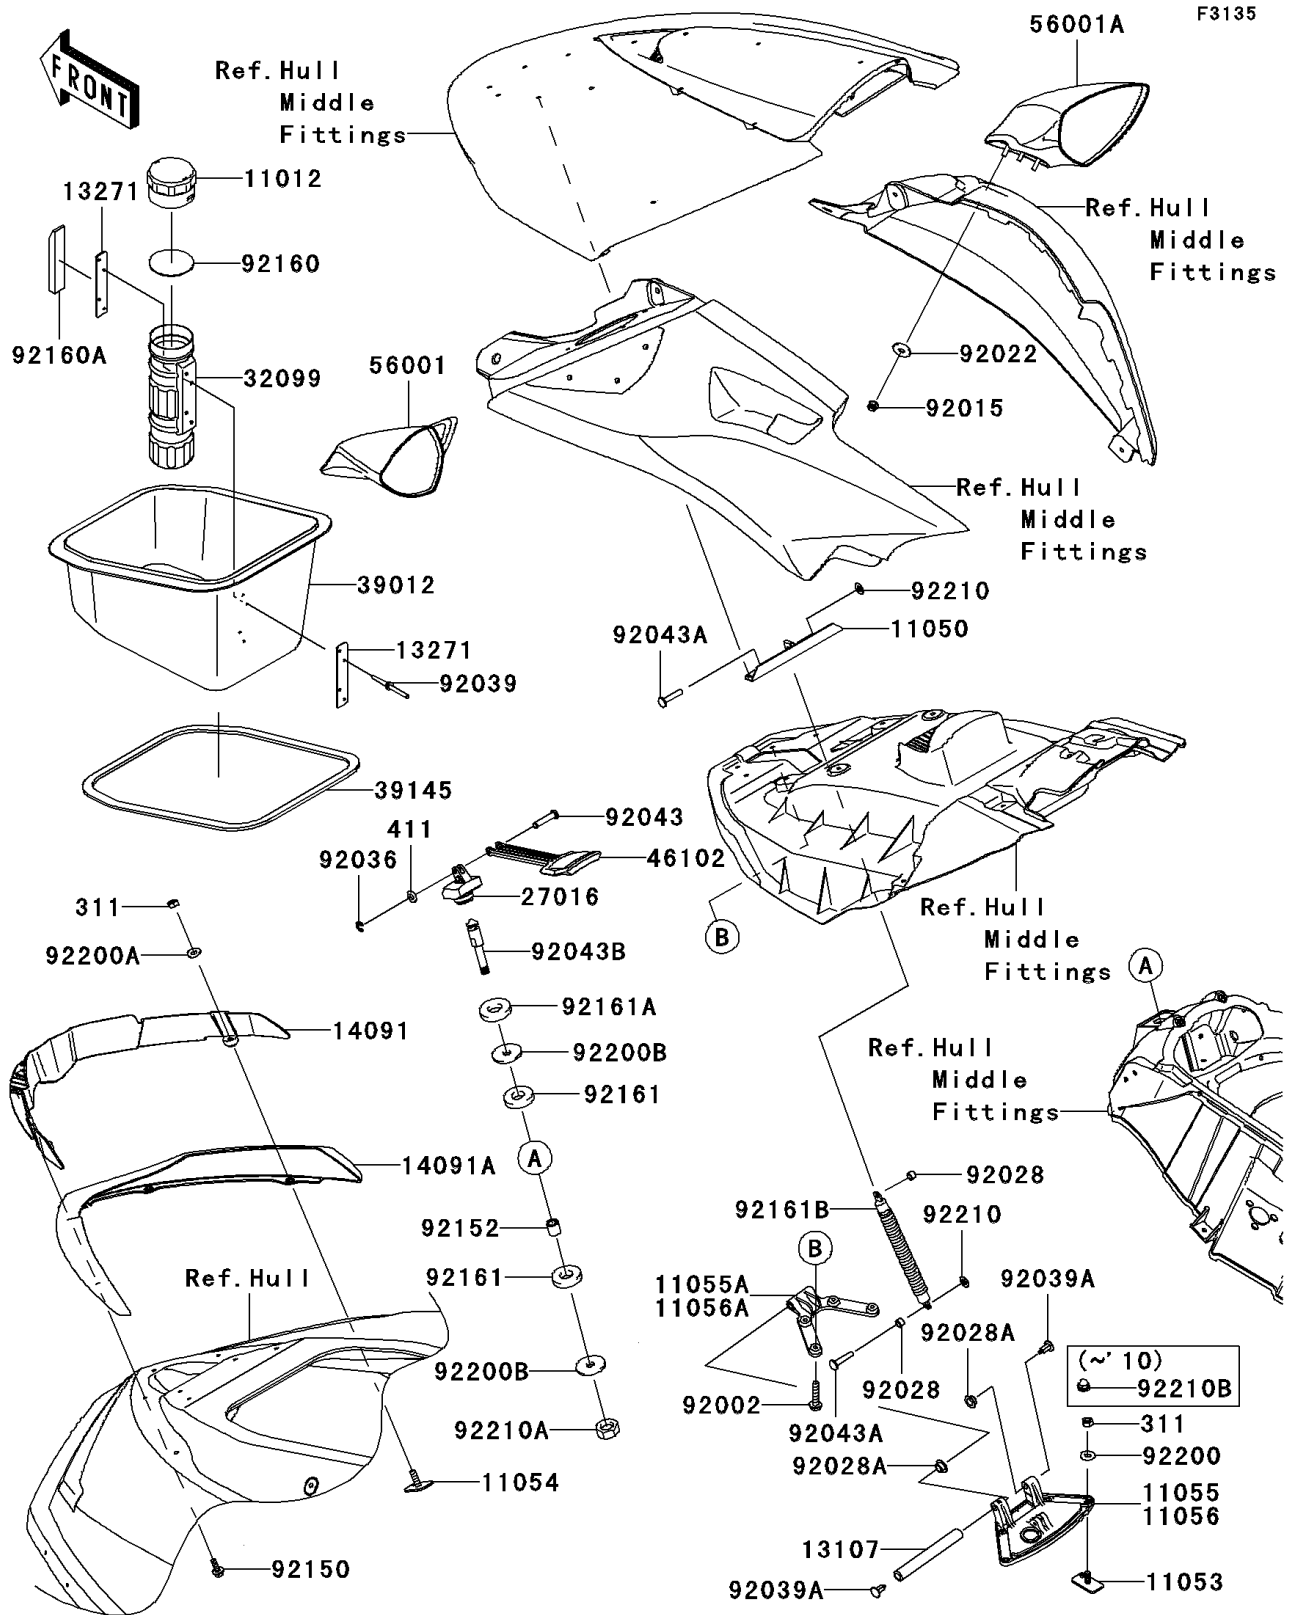

2010 Jet Ski® Ultra® LX PARTS DIAGRAM

Hull Front Fittings

2010 Jet Ski® Ultra® LX PARTS LIST

Hull Front Fittings

ITEM NAME	PART NUMBER	QUANTITY
CAP,FIRE EXTINGUISHER (Ref # 11012)	11012-3766	1
BRACKET (Ref # 11050)	11050-3778	1
BRACKET (Ref # 11053)	11053-3776	1
BRACKET (Ref # 11054)	11054-3741	1
BRACKET (Ref # 11055)	11055-3705	1
BRACKET (Ref # 11055A)	11055-3706	1
SHAFT,FRONT HINGE (Ref # 13107)	13107-3802	1
PLATE,FIRE EXTINGUISHER (Ref # 13271)	13271-3775	1
COVER,WATER PROTECT (Ref # 14091)	14091-3788	1
COVER,FR,TOP (Ref # 14091A)	14091-3805	1
LOCK-ASSY,HATCH (Ref # 27016)	27016-3760	1
CASE,FIRE EXTINGUISHER (Ref # 32099)	32099-3769	1
CASE-STORAGE (Ref # 39012)	39012-3744	1
TRIM-SEAL,L=1627 (Ref # 39145)	39145-3807	1
ROD,HATCH OPENER (Ref # 46102)	46102-3731	1
MIRROR-ASSY,LH,F.BLACK (Ref # 56001)	56001-3727-6Z	1
MIRROR-ASSY,RH,F.BLACK (Ref # 56001A)	56001-3728-6Z	1
BOLT,6X30 (Ref # 92002)	92002-3726	1
NUT,LOCK,6MM (Ref # 92015)	92015-3766	1
WASHER,6.5X20X1.5 (Ref # 92022)	92022-3710	1
BUSHING (Ref # 92028)	92028-3765	1
BUSHING (Ref # 92028A)	92028-3770	1
RING-SNAP (Ref # 92036)	92036-518	1
RIVET (Ref # 92039)	92039-3783	1
RIVET (Ref # 92039A)	92039-3788	1
PIN,6X27.5 (Ref # 92043)	92043-3732	1
PIN,6X33 (Ref # 92043A)	92043-3748	1
PIN (Ref # 92043B)	92043-3760	1
BOLT,5X16 (Ref # 92150)	92150-3778	1

2010 Jet Ski® Ultra® LX PARTS LIST

Hull Front Fittings

ITEM NAME	PART NUMBER	QUANTITY
COLLAR,8.2X14X13.2 (Ref # 92152)	92152-3750	1
DAMPER (Ref # 92160)	92160-3814	1
DAMPER (Ref # 92160A)	92160-3821	1
DAMPER (Ref # 92161)	92161-3739	1
DAMPER (Ref # 92161A)	92161-3747	1
DAMPER,HATCH (Ref # 92161B)	92161-3778	1
WASHER,6.5X16X1.0 (Ref # 92200)	92200-3712	1
WASHER,6.5X14.5X1.5 (Ref # 92200A)	92200-3775	1
WASHER,8.5X32X2 (Ref # 92200B)	92200-3786	1
NUT-HEX,6MM (Ref # 311)	311R0600	1
WASHER-PLAIN,6MM (Ref # 411)	411S0600	1
NUT,SPEED,6MM (Ref # 92210)	92210-3739	1
NUT,LOCK,8MM (Ref # 92210A)	92210-3742	1
NUT,CAP,6MM (Ref # 92210B)	92210-3785	1