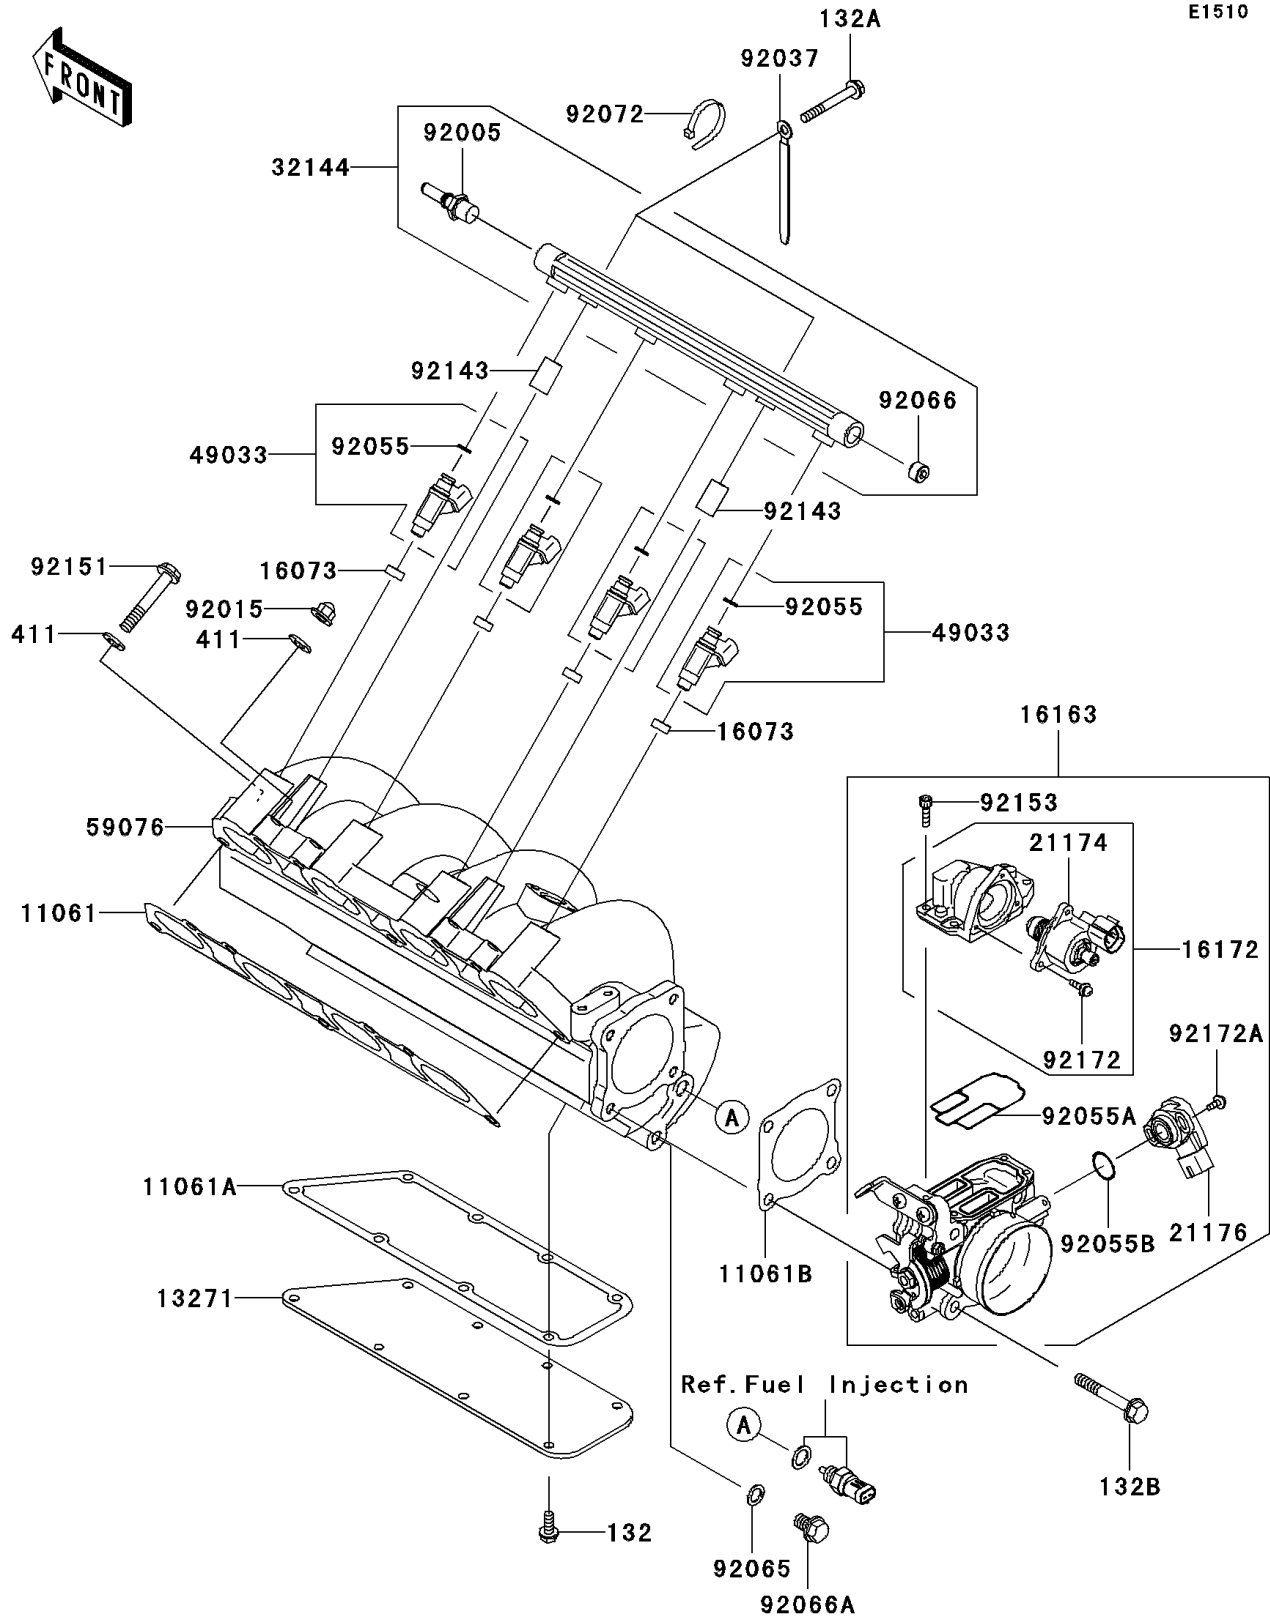

2010 Jet Ski® Ultra® LX PARTS DIAGRAM

Throttle

E1510

2010 Jet Ski® Ultra® LX PARTS LIST

Throttle

ITEM NAME	PART NUMBER	QUANTITY
GASKET,MANIFOLD (Ref # 11061)	11061-3716	1
GASKET,PLATE (Ref # 11061A)	11061-3737	1
GASKET,THROTTLE (Ref # 11061B)	11061-3738	1
BOLT-FLANGED-SMALL,6X16 (Ref # 132)	132BD0616	1
PLATE,MANIFOLD (Ref # 13271)	13271-3899	1
BOLT-FLANGED-SMALL,6X50 (Ref # 132A)	132BD0650	1
BOLT-FLANGED-SMALL,8X55 (Ref # 132B)	132BD0855	1
INSULATOR (Ref # 16073)	16073-3707	1
THROTTLE-ASSY,AC60 (Ref # 16163)	16163-3713	1
ACTUATOR (Ref # 16172)	16172-3705	1
MOTOR-ELECTRIC,STM (Ref # 21174)	21174-3706	1
SENSOR,TPS (Ref # 21176)	21176-3762	1
PIPE-ASSY (Ref # 32144)	32144-3706	1
WASHER-PLAIN,8MM (Ref # 411)	411S0800	1
NOZZLE-INJECTION (Ref # 49033)	49033-3707	1
MANIFOLD-INTAKE (Ref # 59076)	59076-3729	1
FITTING (Ref # 92005)	92005-3754	1
NUT,CAP,8MM (Ref # 92015)	92015-1371	1
CLAMP,L=100 (Ref # 92037)	92037-3736	1
RING-O,INJECTION NOZZLE (Ref # 92055)	92055-1622	1
RING-O (Ref # 92055A)	92055-3773	1
RING-O (Ref # 92055B)	92055-3774	1
GASKET,10.5X16X1 (Ref # 92065)	92065-058	1
PLUG (Ref # 92066)	92066-3778	1
PLUG (Ref # 92066A)	92066-3781	1
BAND,L=188.85 (Ref # 92072)	92072-0105	1
COLLAR (Ref # 92143)	92143-3731	1
BOLT,8X60 (Ref # 92151)	92151-3730	1
BOLT (Ref # 92153)	92153-3723	1

2010 Jet Ski® Ultra® LX PARTS LIST

Throttle

ITEM NAME	PART NUMBER	QUANTITY
SCREW (Ref # 92172)	92172-3710	1
SCREW (Ref # 92172A)	92172-3711	1