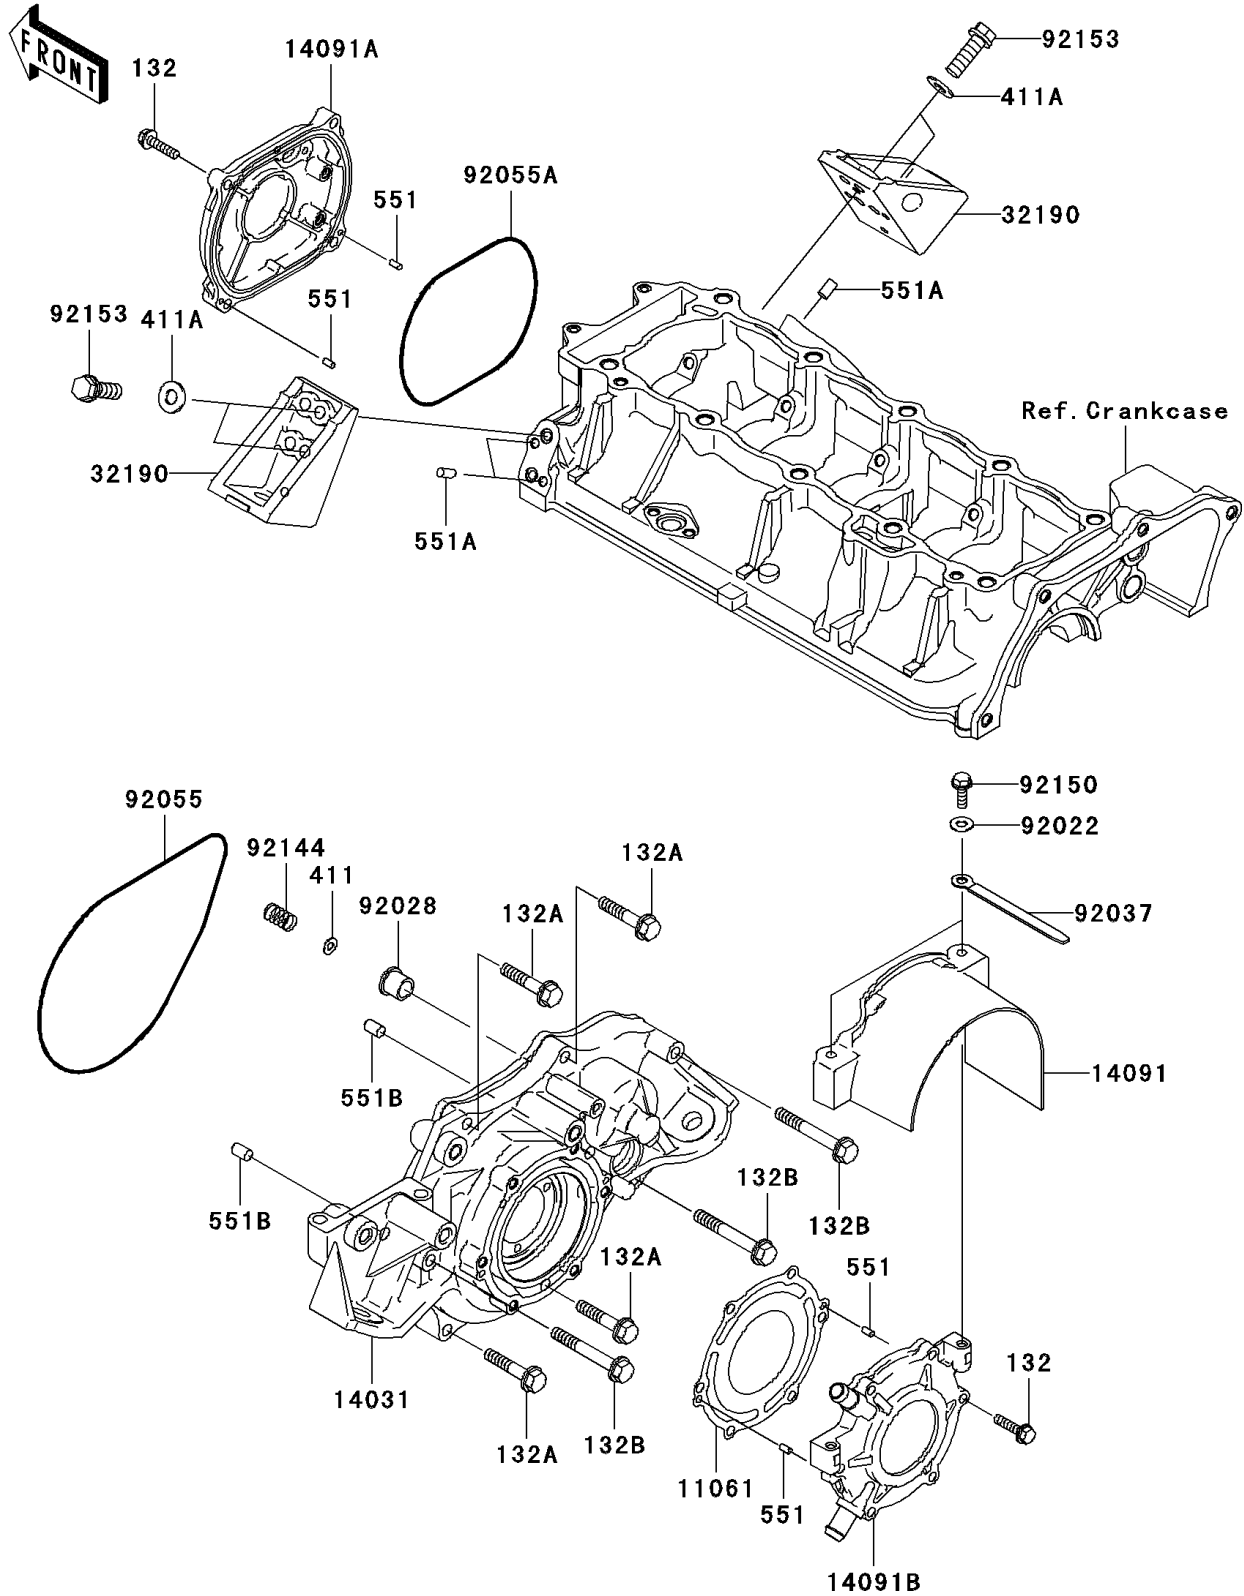

## 2010 Jet Ski® Ultra® LX PARTS DIAGRAM

Engine Cover(s)

E1431

## 2010 Jet Ski® Ultra® LX PARTS LIST

Engine Cover(s)

ITEM NAME	PART NUMBER	QUANTITY
GASKET,OUTPUT COVER (Ref # 11061)	11061-3709	1
BOLT-FLANGED-SMALL,6X25 (Ref # 132)	132BD0625	1
BOLT-FLANGED-SMALL,8X40 (Ref # 132A)	132BD0840	1
BOLT-FLANGED-SMALL,8X60 (Ref # 132B)	132BD0860	1
COVER-GENERATOR (Ref # 14031)	14031-3737	1
COVER,COUPLING (Ref # 14091)	14091-3749	1
COVER,PULS (Ref # 14091A)	14091-3763	1
COVER,OUTPUT (Ref # 14091B)	14091-3776	1
BRACKET-ENGINE (Ref # 32190)	32190-3703	1
WASHER-PLAIN,5MM (Ref # 411)	411S0500	1
WASHER-PLAIN,8MM (Ref # 411A)	411S0800	1
PIN-DOWEL (Ref # 551)	551R0408	1
PIN-DOWEL (Ref # 551A)	551R0612	1
PIN-DOWEL (Ref # 551B)	551R0812	1
WASHER,6.5X20X1.5 (Ref # 92022)	92022-3710	1
BUSHING (Ref # 92028)	92028-3718	1
CLAMP,L=100 (Ref # 92037)	92037-3736	1
RING-O,196X3 (Ref # 92055)	92055-3761	1
RING-O,120X3 (Ref # 92055A)	92055-3762	1
SPRING (Ref # 92144)	92144-3728	1
BOLT,6X18 (Ref # 92150)	92150-3729	1
BOLT,FLANGED,8X30 (Ref # 92153)	92153-3722	1