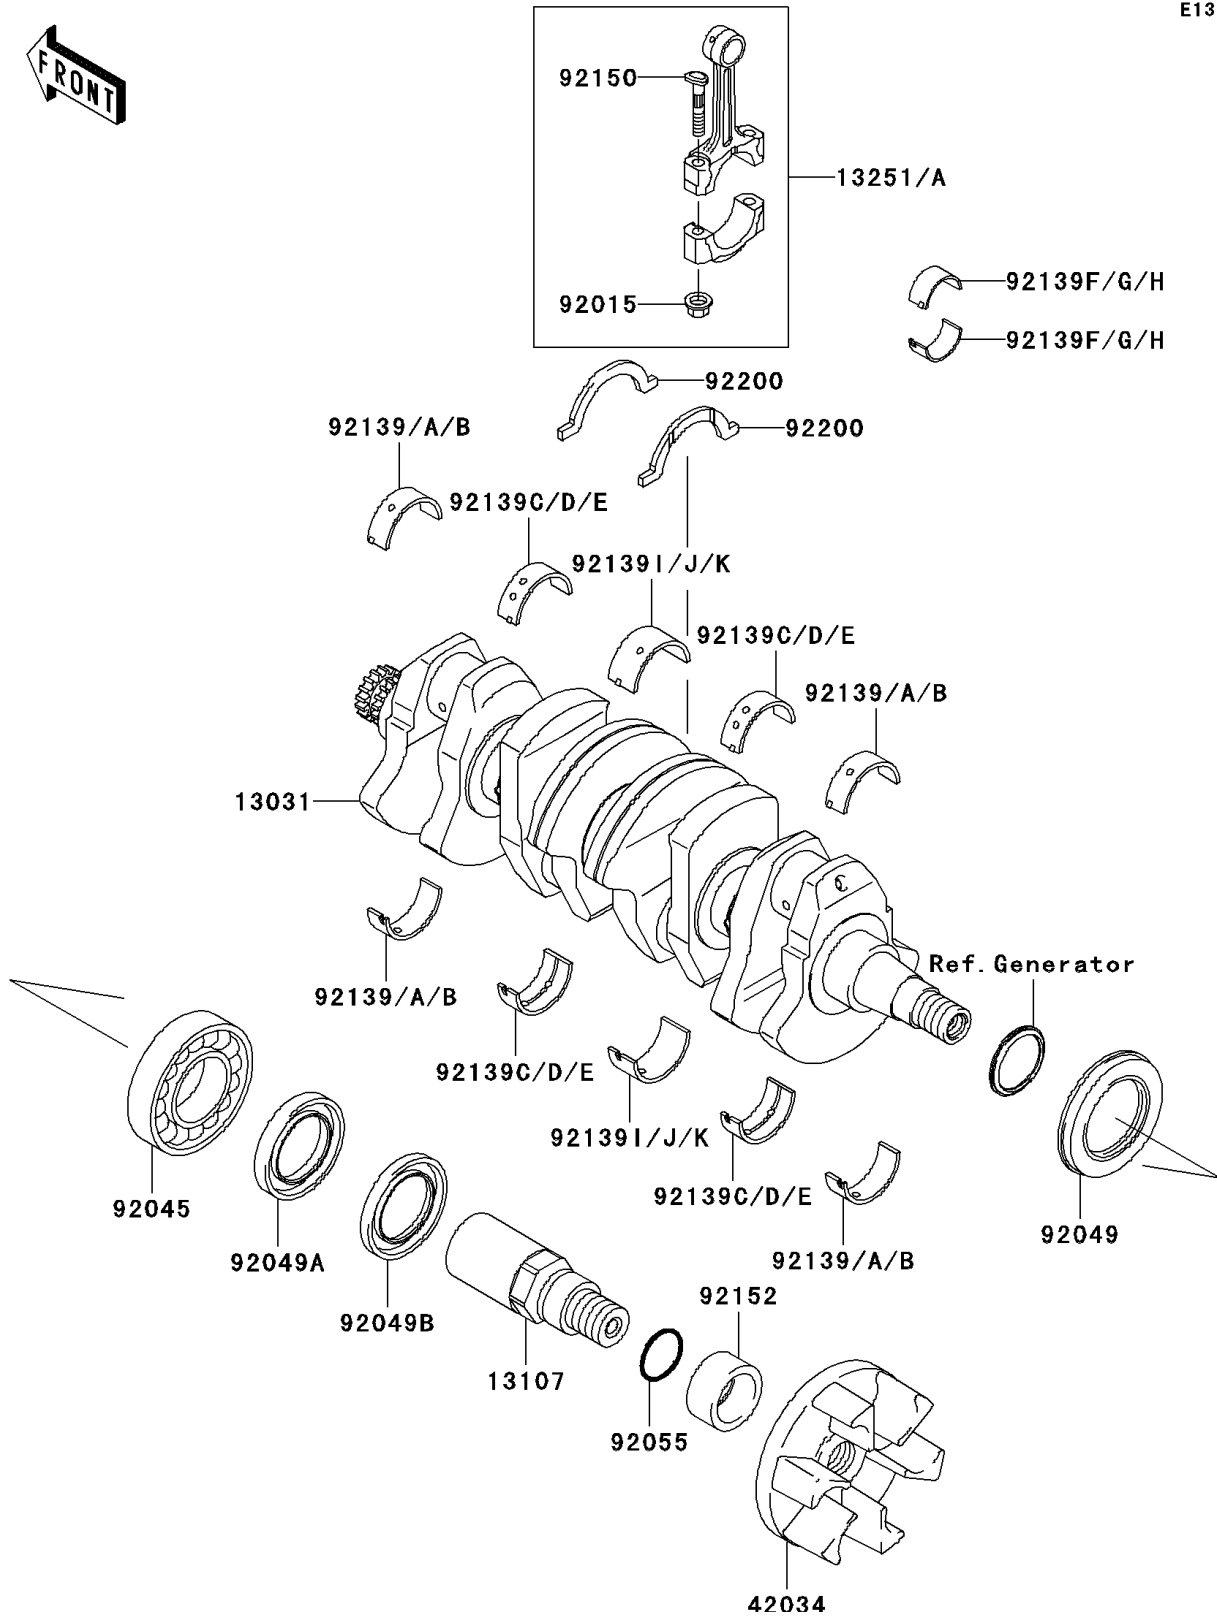

2010 Jet Ski® Ultra® LX PARTS DIAGRAM

Crankshaft

E1321

2010 Jet Ski® Ultra® LX PARTS LIST

Crankshaft

ITEM NAME	PART NUMBER	QUANTITY
CRANKSHAFT-COMP (Ref # 13031)	13031-3742	1
SHAFT (Ref # 13107)	13107-3785	1
ROD-ASSY-CONNECTING,I (Ref # 13251)	13251-3702-II	1
ROD-ASSY-CONNECTING,J (Ref # 13251A)	13251-3702-JJ	1
COUPLING (Ref # 42034)	42034-3711	1
NUT,CONNECTING ROD (Ref # 92015)	92015-1559	1
BEARING-BALL,6208ZZ AS2S (Ref # 92045)	92045-3739	1
SEAL-OIL,SD347626LHS (Ref # 92049)	92049-3736	1
SEAL-OIL,FPJ740628.5ZS (Ref # 92049A)	92049-3737	1
SEAL-OIL,S40626NS (Ref # 92049B)	92049-3738	1
RING-O,27.7X2.4 (Ref # 92055)	92055-091	1
BUSHING,CRANKSHAFT,#1,BLUE (Ref # 92139)	92139-3702	1
BUSHING,CRANKSHAFT,#1,BLACK (Ref # 92139A)	92139-3703	1
BUSHING,CRANKSHAFT,#1,BROWN (Ref # 92139B)	92139-3704	1
BUSHING,CRANKSHAFT,#2,BLUE (Ref # 92139C)	92139-3705	1
BUSHING,CRANKSHAFT,#2,BLACK (Ref # 92139D)	92139-3706	1
BUSHING,CRANKSHAFT,#2,BROWN (Ref # 92139E)	92139-3707	1
BUSHING,CONNECTING ROD,BLUE (Ref # 92139F)	92139-3708	1
BUSHING,CONNECTING ROD,BLACK (Ref # 92139G)	92139-3709	1
BUSHING,CONNECTING ROD,BROWN (Ref # 92139H)	92139-3710	1
BUSHING,CRANKSHAFT,#3,BLUE (Ref # 92139I)	92139-3711	1
BUSHING,CRANKSHAFT,#3,BLACK (Ref # 92139J)	92139-3712	1
BUSHING,CRANKSHAFT,#3,BROWN (Ref # 92139K)	92139-3713	1
BOLT,CONNECTING ROD,9MM (Ref # 92150)	92150-1362	1
COLLAR,OUTPUT RR,L=19.5 (Ref # 92152)	92152-3733	1
WASHER (Ref # 92200)	92200-3789	1