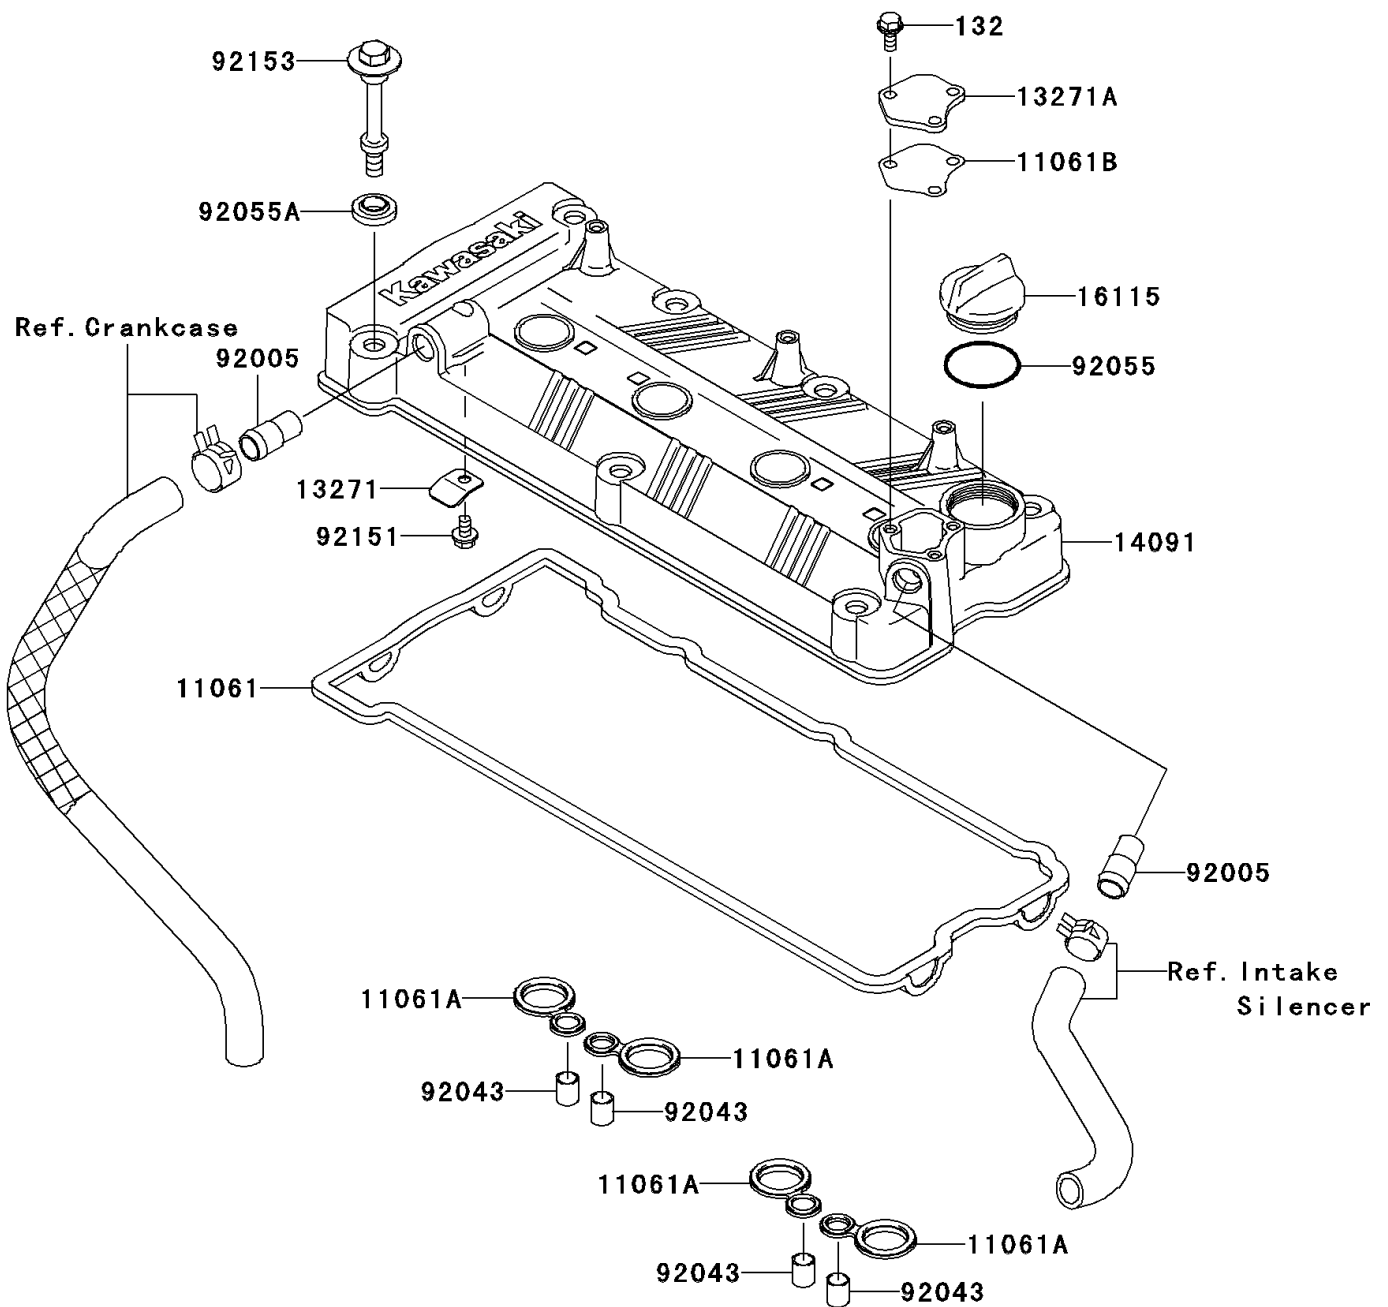

## 2010 Jet Ski® Ultra® LX PARTS DIAGRAM

Cylinder Head Cover

E1112

## 2010 Jet Ski® Ultra® LX PARTS LIST

Cylinder Head Cover

ITEM NAME	PART NUMBER	QUANTITY
GASKET,HEAD COVER (Ref # 11061)	11061-0090	1
GASKET,SPARK PLUG HOLE (Ref # 11061A)	11061-0105	1
GASKET,PLATE (Ref # 11061B)	11061-3728	1
BOLT-FLANGED-SMALL,6X14 (Ref # 132)	132BD0614	1
PLATE (Ref # 13271)	13271-3851	1
PLATE (Ref # 13271A)	13271-3898	1
COVER,HEAD (Ref # 14091)	14091-3822	1
CAP-OIL FILLER (Ref # 16115)	16115-1064	1
FITTING (Ref # 92005)	92005-3741	1
PIN,10.1X12X14 (Ref # 92043)	92043-4009	1
RING-O,38X1.9 (Ref # 92055)	92055-1295	1
RING-O,HEAD COVER BOLT (Ref # 92055A)	92055-1352	1
BOLT,FLANGED,6X10 (Ref # 92151)	92151-1822	1
BOLT,HEAD COVER (Ref # 92153)	92153-3706	1