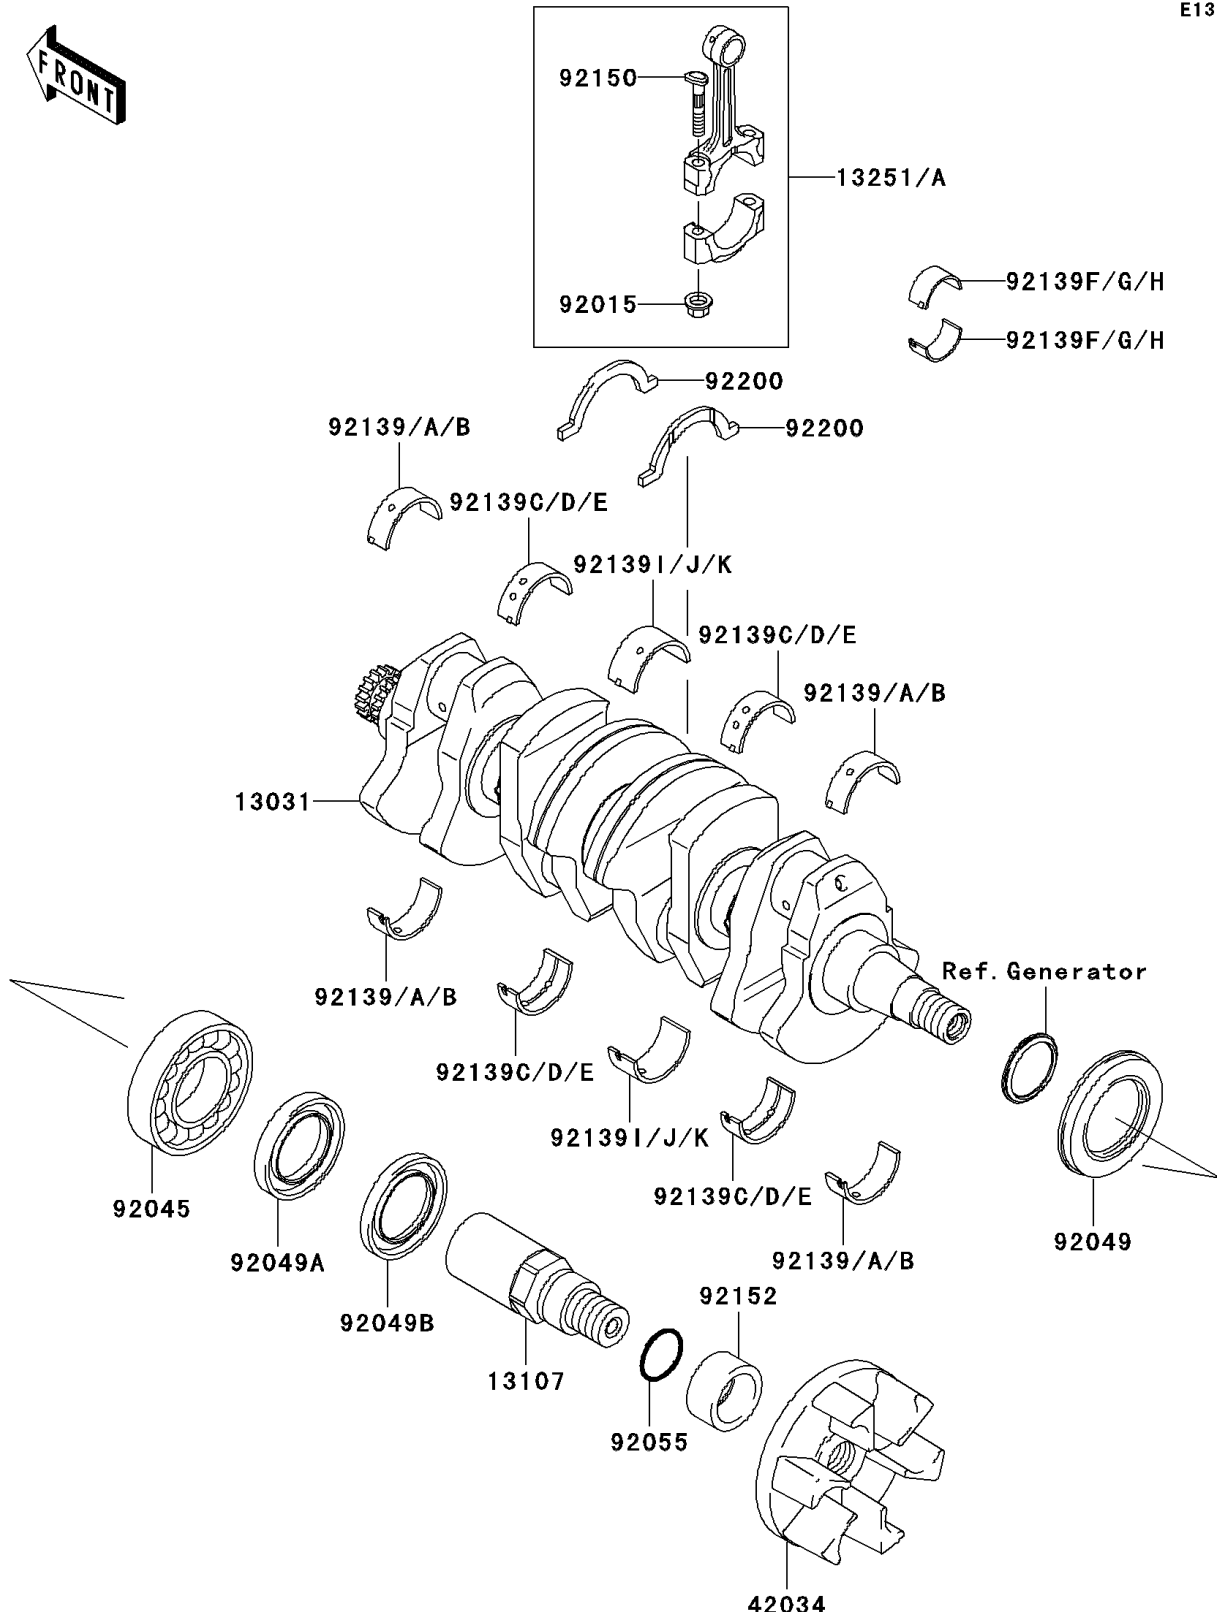

## 2010 STX PARTS DIAGRAM

Crankshaft

E1321

## 2010 STX PARTS LIST

### Crankshaft

ITEM NAME	PART NUMBER	QUANTITY
CRANKSHAFT-COMP (Ref # 13031)	13031-3742	1
SHAFT (Ref # 13107)	13107-3785	1
ROD-ASSY-CONNECTING,I (Ref # 13251)	13251-3702-II	1
ROD-ASSY-CONNECTING,J (Ref # 13251A)	13251-3702-JJ	1
COUPLING (Ref # 42034)	42034-3711	1
NUT,CONNECTING ROD (Ref # 92015)	92015-1559	1
BEARING-BALL,6208ZZ AS2S (Ref # 92045)	92045-3739	1
SEAL-OIL,SD347626LHS (Ref # 92049)	92049-3736	1
SEAL-OIL,FPJ740628.5ZS (Ref # 92049A)	92049-3737	1
SEAL-OIL,S40626NS (Ref # 92049B)	92049-3738	1
RING-O,27.7X2.4 (Ref # 92055)	92055-091	1
BUSHING,CRANKSHAFT,#1&#5,BLUE (Ref # 92139)	92139-3702	1
BUSHING,CRANKSHAFT,#1&#5,BLACK (Ref # 92139A)	92139-3703	1
BUSHING,CRANKSHAFT,#1&#5,BROWN (Ref # 92139B)	92139-3704	1
BUSHING,CRANKSHAFT,#2&#4,BLUE (Ref # 92139C)	92139-3705	1
BUSHING,CRANKSHAFT,#2&#4,BLACK (Ref # 92139D)	92139-3706	1
BUSHING,CRANKSHAFT,#2&#4,BROWN (Ref # 92139E)	92139-3707	1
BUSHING,CONNECTING ROD,BLUE (Ref # 92139F)	92139-3708	1
BUSHING,CONNECTING ROD,BLACK (Ref # 92139G)	92139-3709	1
BUSHING,CONNECTING ROD,BROWN (Ref # 92139H)	92139-3710	1
BUSHING,CRANKSHAFT,#3,BLUE (Ref # 92139I)	92139-3711	1
BUSHING,CRANKSHAFT,#3,BLACK (Ref # 92139J)	92139-3712	1
BUSHING,CRANKSHAFT,#3,BROWN (Ref # 92139K)	92139-3713	1
BOLT,CONNECTING ROD,9MM (Ref # 92150)	92150-1362	1
COLLAR,OUTPUT RR,L=19.5 (Ref # 92152)	92152-3733	1
WASHER (Ref # 92200)	92200-3789	1