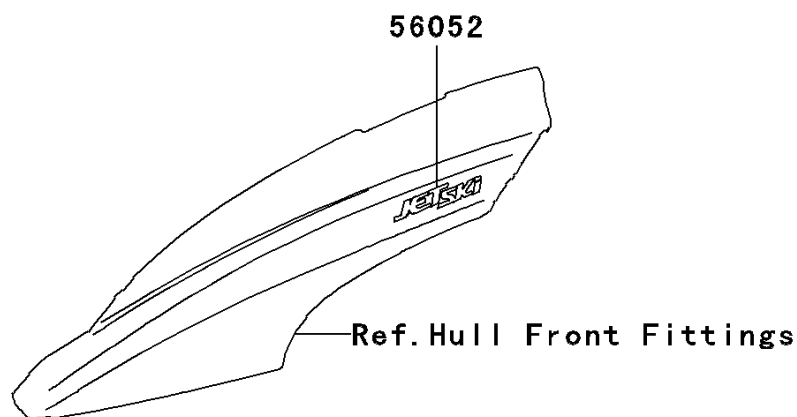

## 2005 STX-12F PARTS DIAGRAM

Decals

F3880

## 2005 STX-12F PARTS LIST

Decals

ITEM NAME	PART NUMBER	QUANTITY
MARK,HANDLE COVER,JET SKI (Ref # 56052)	56052-3816	1
MARK,DECK,KAWASAKI (Ref # 56052A)	56052-3817	1
MARK,DECK,STX-12F (Ref # 56052B)	56052-3832	1
PATTERN,SIDE COVER,LH (Ref # 56066)	56066-3849	1
PATTERN,SIDE COVER,RH (Ref # 56066A)	56066-3850	1
PATTERN,DECK,LH (Ref # 56066B)	56066-3851	1
PATTERN,DECK,RH (Ref # 56066C)	56066-3852	1
PATTERN,HULL,LH (Ref # 56066D)	56066-3853	1
PATTERN,HULL,RH (Ref # 56066E)	56066-3854	1