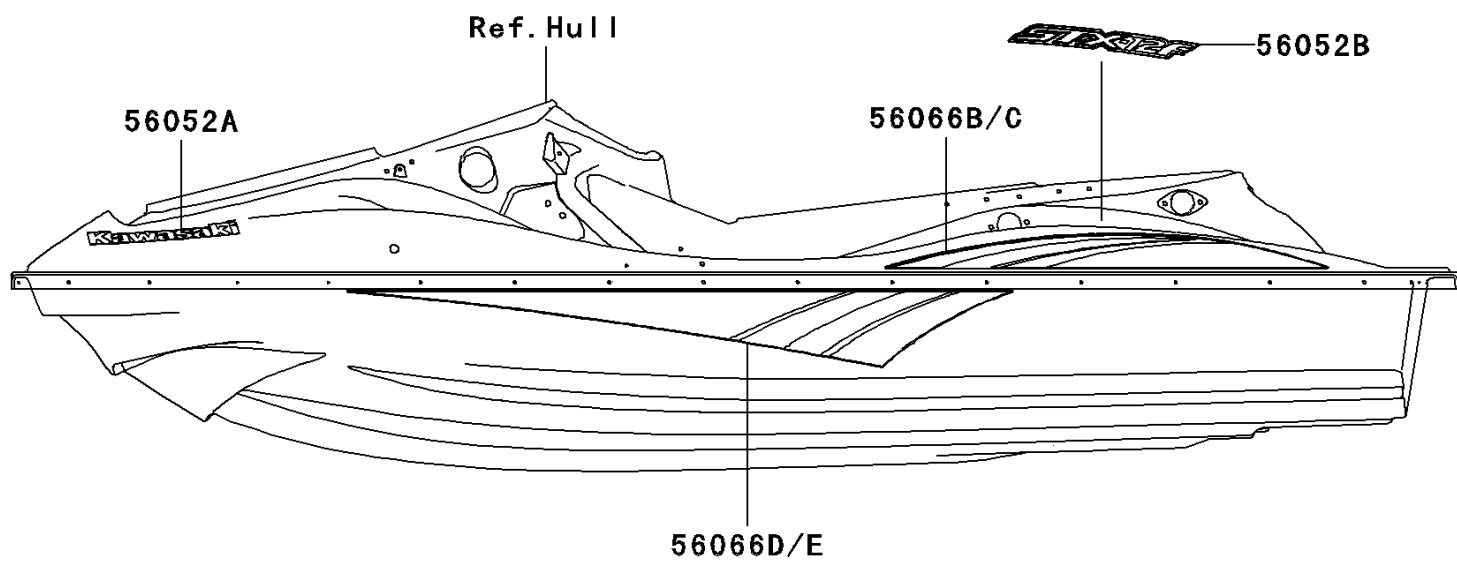

## 2005 STX-12F PARTS DIAGRAM

Decals

F3880

## 2005 STX-12F PARTS LIST

Decals

ITEM NAME	PART NUMBER	QUANTITY
MARK,HANDLE COVER,JET SKI (Ref # 56052)	56052-3816	1
MARK,DECK,KAWASAKI (Ref # 56052A)	56052-3817	1
MARK,DECK,STX-12F (Ref # 56052B)	56052-3832	1
PATTERN,SIDE COVER,LH (Ref # 56066)	56066-3849	1
PATTERN,SIDE COVER,RH (Ref # 56066A)	56066-3850	1
PATTERN,DECK,LH (Ref # 56066B)	56066-3851	1
PATTERN,DECK,RH (Ref # 56066C)	56066-3852	1
PATTERN,HULL,LH (Ref # 56066D)	56066-3853	1
PATTERN,HULL,RH (Ref # 56066E)	56066-3854	1