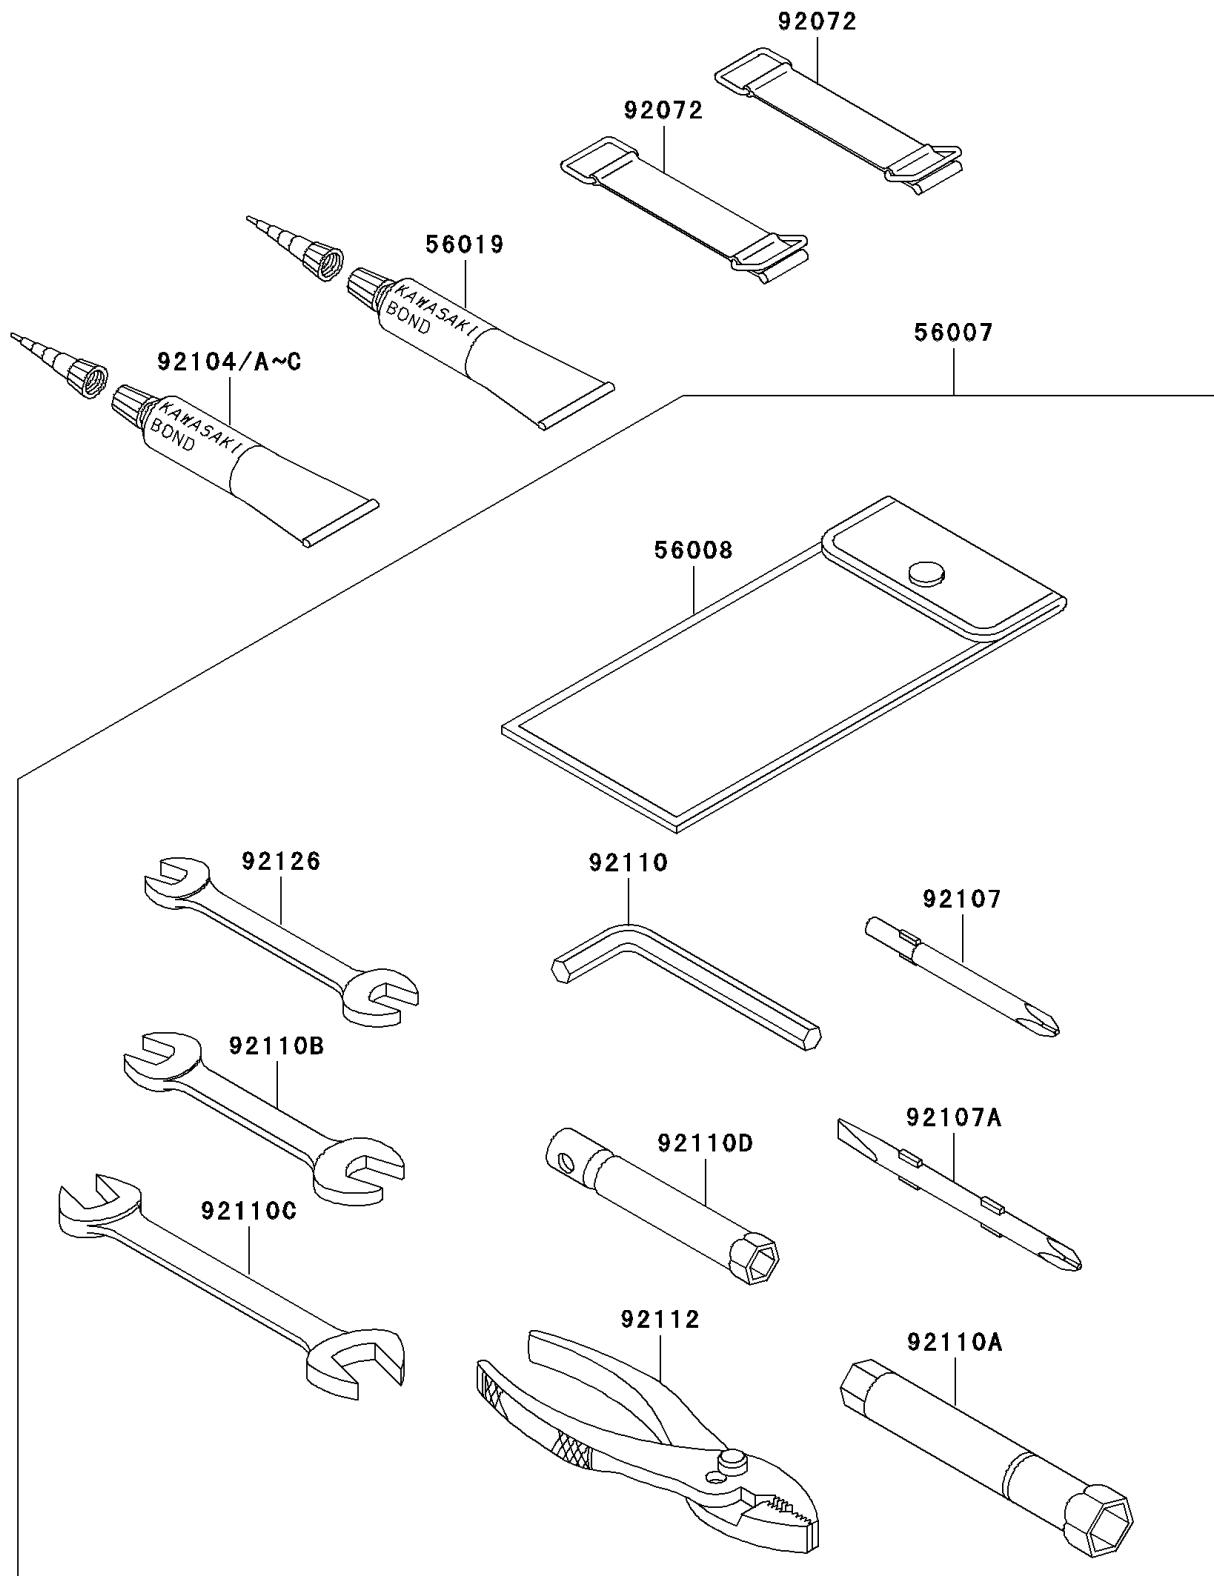

2005 STX-12F PARTS DIAGRAM

Owner's Tools

F3182

2005 STX-12F PARTS LIST

Owner's Tools

ITEM NAME	PART NUMBER	QUANTITY
TOOL-KIT (Ref # 56007)	56007-3716	1
BAG,TOOL (Ref # 56008)	56008-3704	1
THREE BOND TB1211,HT/RS,WHITE (Ref # 56019)	56019-120	1
BAND,L=50 (Ref # 92072)	92072-3853	1
GASKET-LIQUID,TB1211F (Ref # 92104)	92104-0004	1
GASKET-LIQUID,BLACK TB1215B (Ref # 92104A)	92104-1062	1
GASKET-LIQUID,TB1215 (Ref # 92104B)	92104-1065	1
GASKET-LIQUID,TB1521 (Ref # 92104C)	92104-3701	1
TOOL-DRIVER,#3PHILLIPS (Ref # 92107)	92107-005	1
TOOL-DRIVER,#2PHILLIPS&SLOT (Ref # 92107A)	92107-1051	1
TOOL-WRENCH,ALLEN,5MM (Ref # 92110)	92110-1015	1
TOOL-WRENCH,BOX,16MM (Ref # 92110A)	92110-1145	1
TOOL-WRENCH,OPEN END,10X12 (Ref # 92110B)	92110-1152	1
TOOL-WRENCH,OPEN END,14X17 (Ref # 92110C)	92110-1153	1
TOOL-WRENCH,BOX,10MM (Ref # 92110D)	92110-1156	1
TOOL-PLIERS (Ref # 92112)	92112-1001	1
TOOL-WRENCH,OPEN END,8X10 (Ref # 92126)	92126-004	1