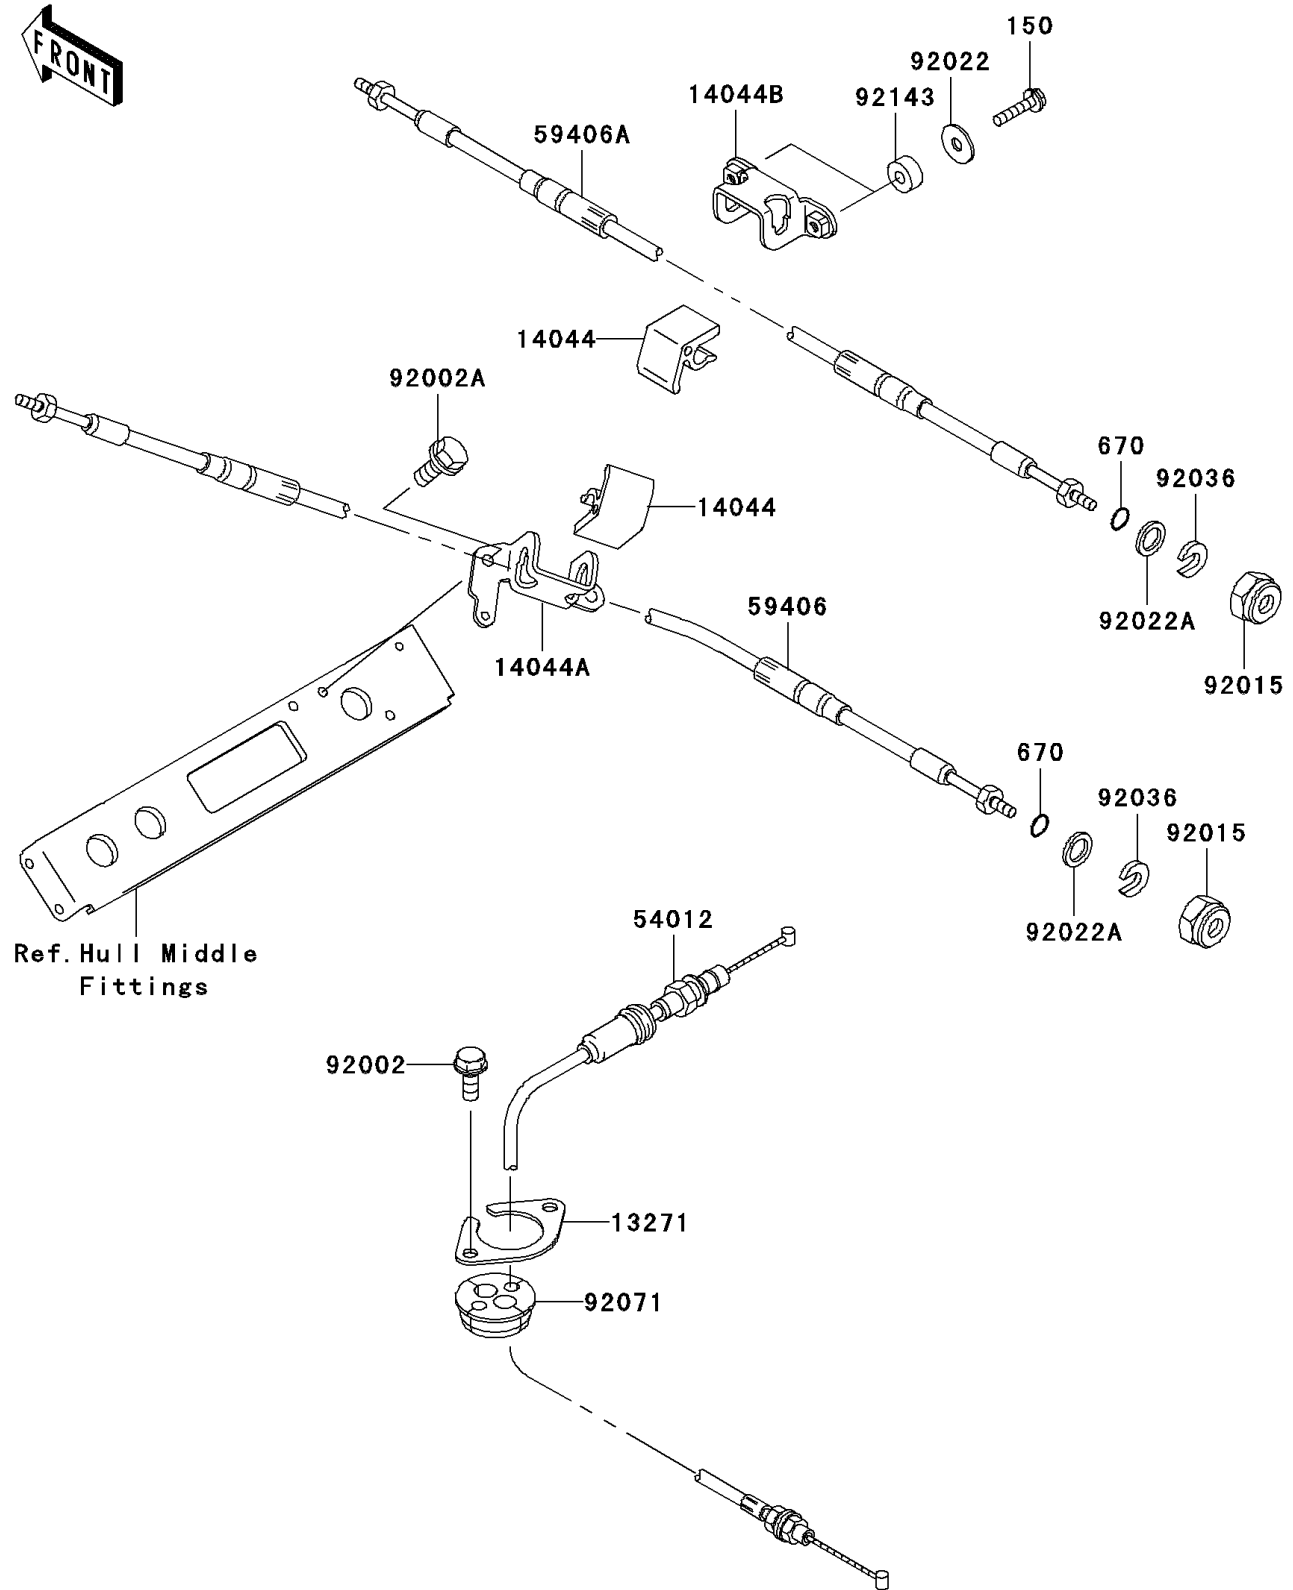

2005 STX-12F PARTS DIAGRAM

Cables

F3175

2005 STX-12F PARTS LIST

Cables

ITEM NAME	PART NUMBER	QUANTITY
PLATE (Ref # 13271)	13271-3905	1
HOLDER-CABLE,STEERING (Ref # 14044)	14044-3714	1
HOLDER-CABLE,STEERING (Ref # 14044A)	14044-3717	1
HOLDER-CABLE,STEERING (Ref # 14044B)	14044-3749	1
BOLT-WS,6X25 (Ref # 150)	150R0625	1
CABLE-THROTTLE (Ref # 54012)	54012-3771	1
CABLE-STRG (Ref # 59406)	59406-3778	1
CABLE-STRG,REVERSE (Ref # 59406A)	59406-3779	1
O RING,11MM (Ref # 670)	670B2011	1
BOLT,6X16 (Ref # 92002)	92002-3728	1
BOLT,6X20 (Ref # 92002A)	92002-3755	1
NUT,20MM (Ref # 92015)	92015-526	1
WASHER,6.5X20X1.5 (Ref # 92022)	92022-3710	1
WASHER (Ref # 92022A)	92022-535	1
RING-SNAP (Ref # 92036)	92036-501	1
GROMMET,HARNESS (Ref # 92071)	92071-3790	1
COLLAR,6.2X16X7.5 (Ref # 92143)	92143-3769	1