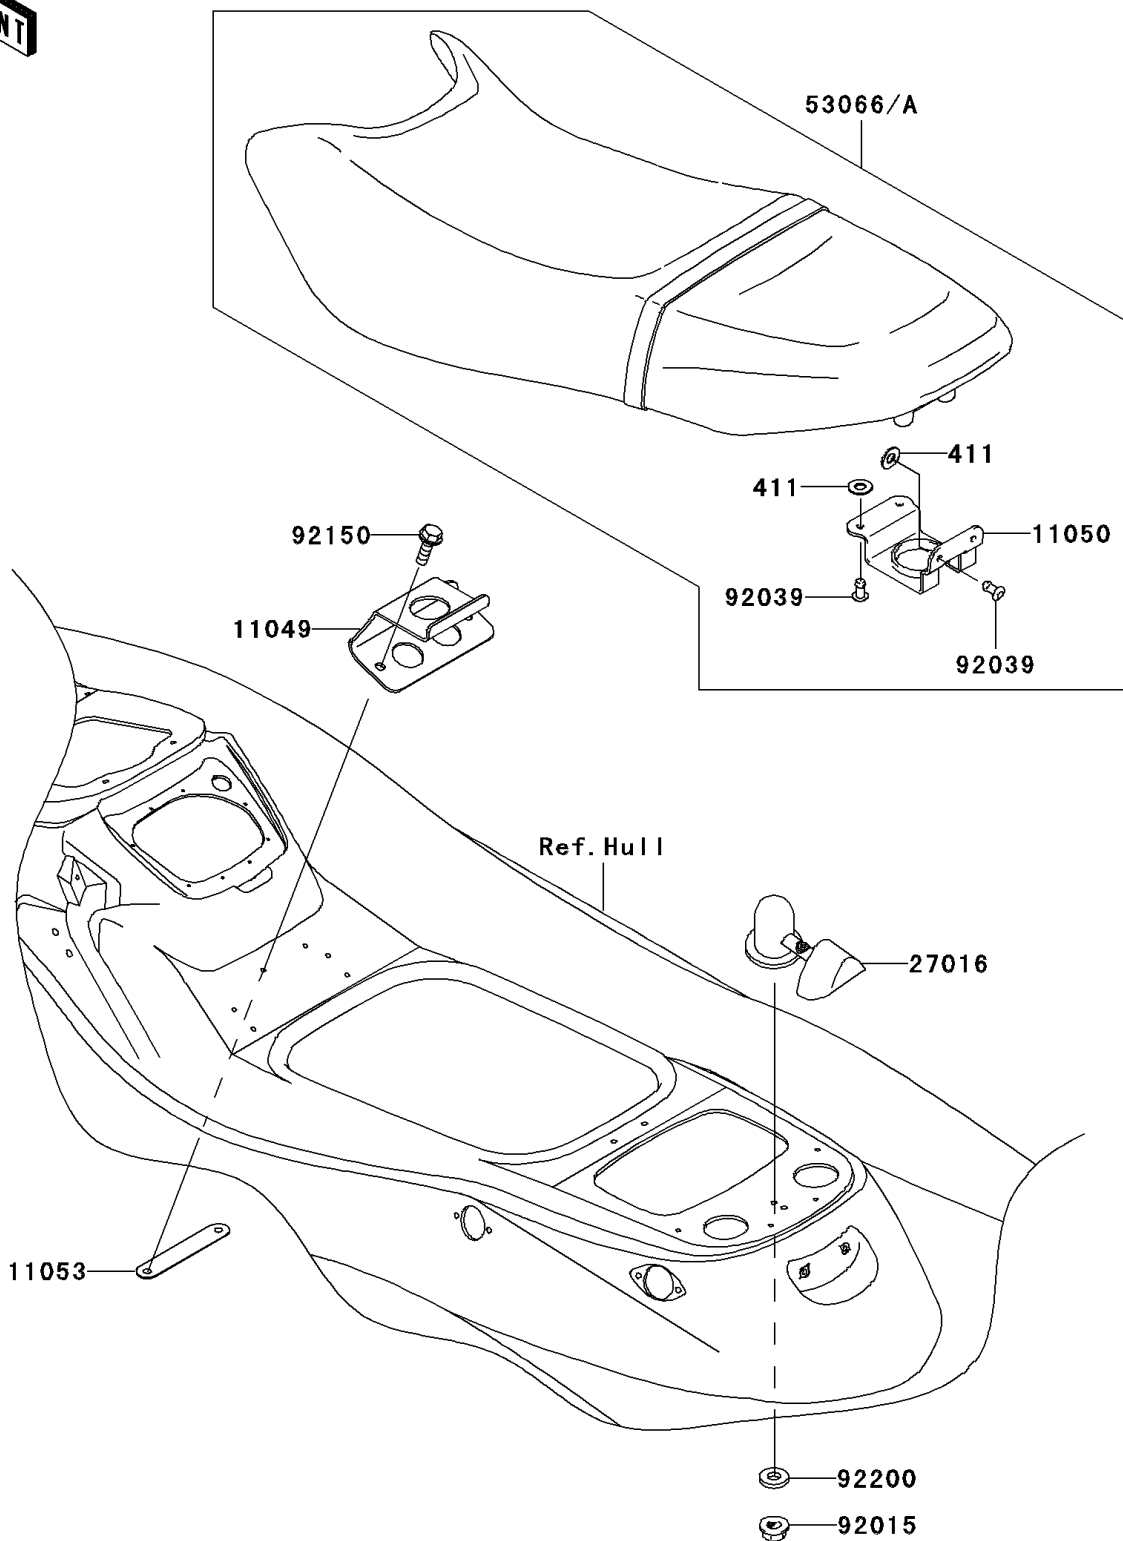

2005 STX-12F PARTS DIAGRAM

Seat

F3146

2005 STX-12F PARTS LIST

Seat

ITEM NAME	PART NUMBER	QUANTITY
BRACKET,SEAT (Ref # 11049)	11049-3735	1
BRACKET,SEAT LOCK (Ref # 11050)	11050-3741	1
BRACKET (Ref # 11053)	11053-3785	1
LOCK-ASSY,SEAT,F.BLACK (Ref # 27016)	27016-3744-6Z	1
WASHER-PLAIN,5MM (Ref # 411)	411S0500	1
SEAT-ASSY,BLACK/WHITE (Ref # 53066)	53066-3706-PK	1
SEAT-ASSY,GOLD/WHITE (Ref # 53066A)	53066-3706-348	1
NUT,FLANGED,8MM (Ref # 92015)	92015-3709	1
RIVET (Ref # 92039)	92039-3714	1
BOLT,6X18 (Ref # 92150)	92150-3729	1
WASHER,8.5X25X1.5 (Ref # 92200)	92200-3717	1